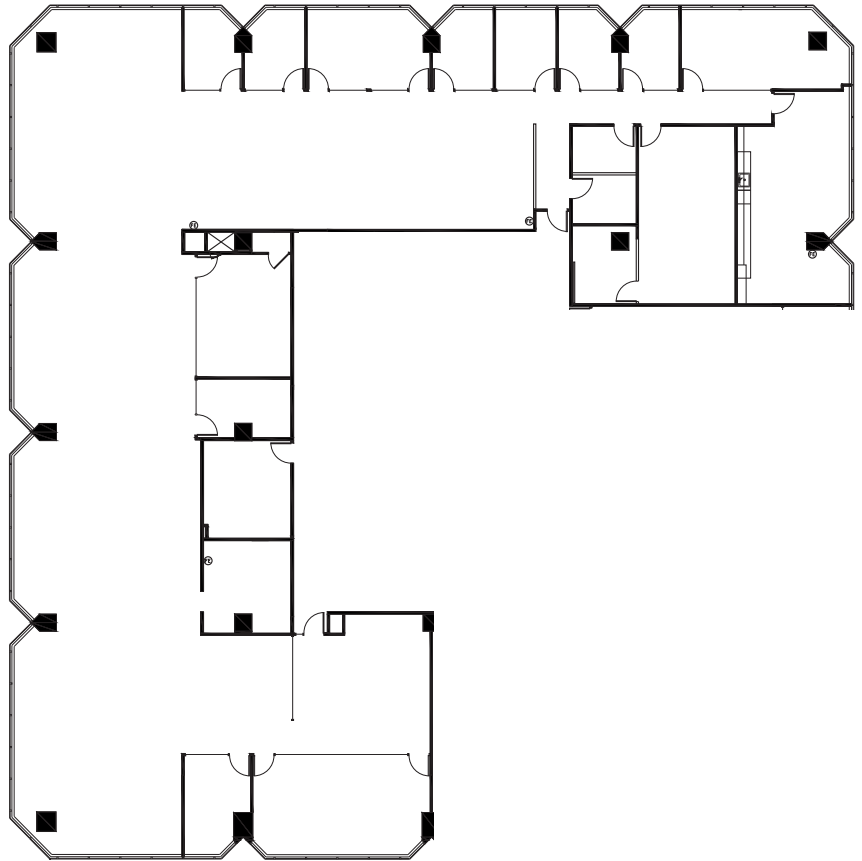

SUITE 300

10,643 RSF

- Open plan
- Available now
- 9 Private offices
- 6 Conference rooms
- Large open area
- Kitchen break area

150SPEAR

Spear Street