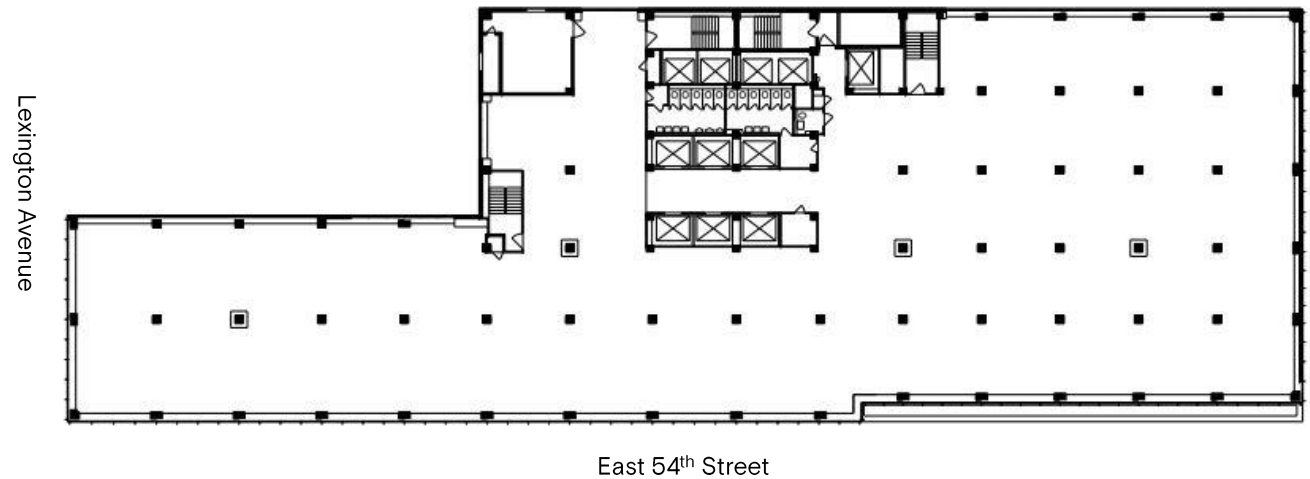

641 LEXINGTON AVENUE

RUDIN

Floor 7
Core & Shell Plan
30,485 Sq. Ft.
Entire Floor Available
Asking \$69 per RSF

Robert Steinman

212.407.2490
rsteinman@rudin.com

rudin.com

REBNY