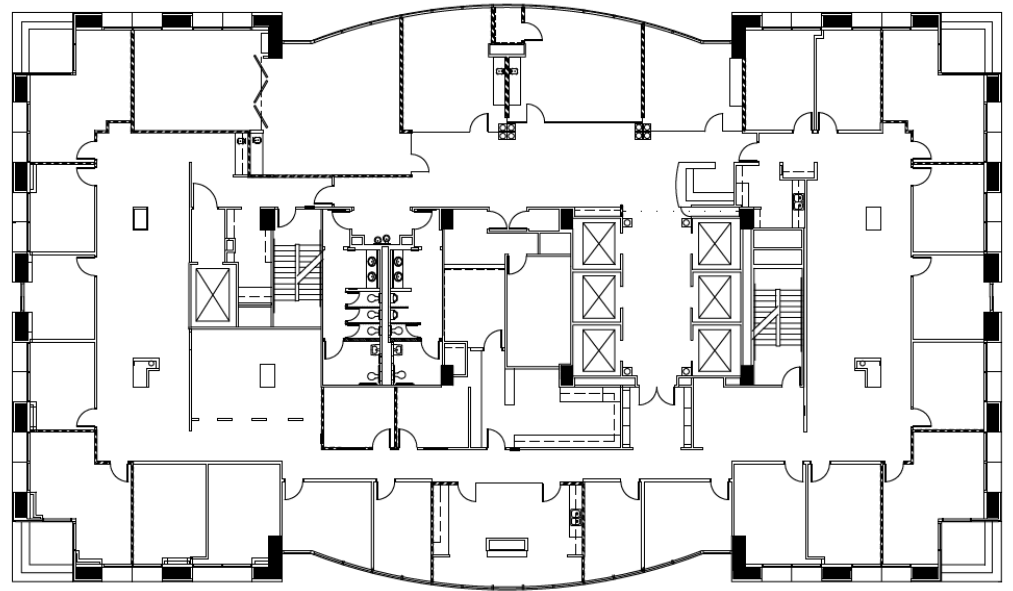

THE EXCHANGE
ON ORANGE

200 SOUTH
ORANGE AVE
29th Floor

14,124 SF

Copyright © 2025 Stream Realty Partners, All rights reserved.
The information contained herein was obtained from sources believed reliable; however, Stream Realty Partners, L.P. make no guarantees, warranties, or representations as to the completeness or accuracy thereof. The presentation of this property is submitted subject to errors, change of price, or conditions, prior sale or lease, or withdrawal without notice.