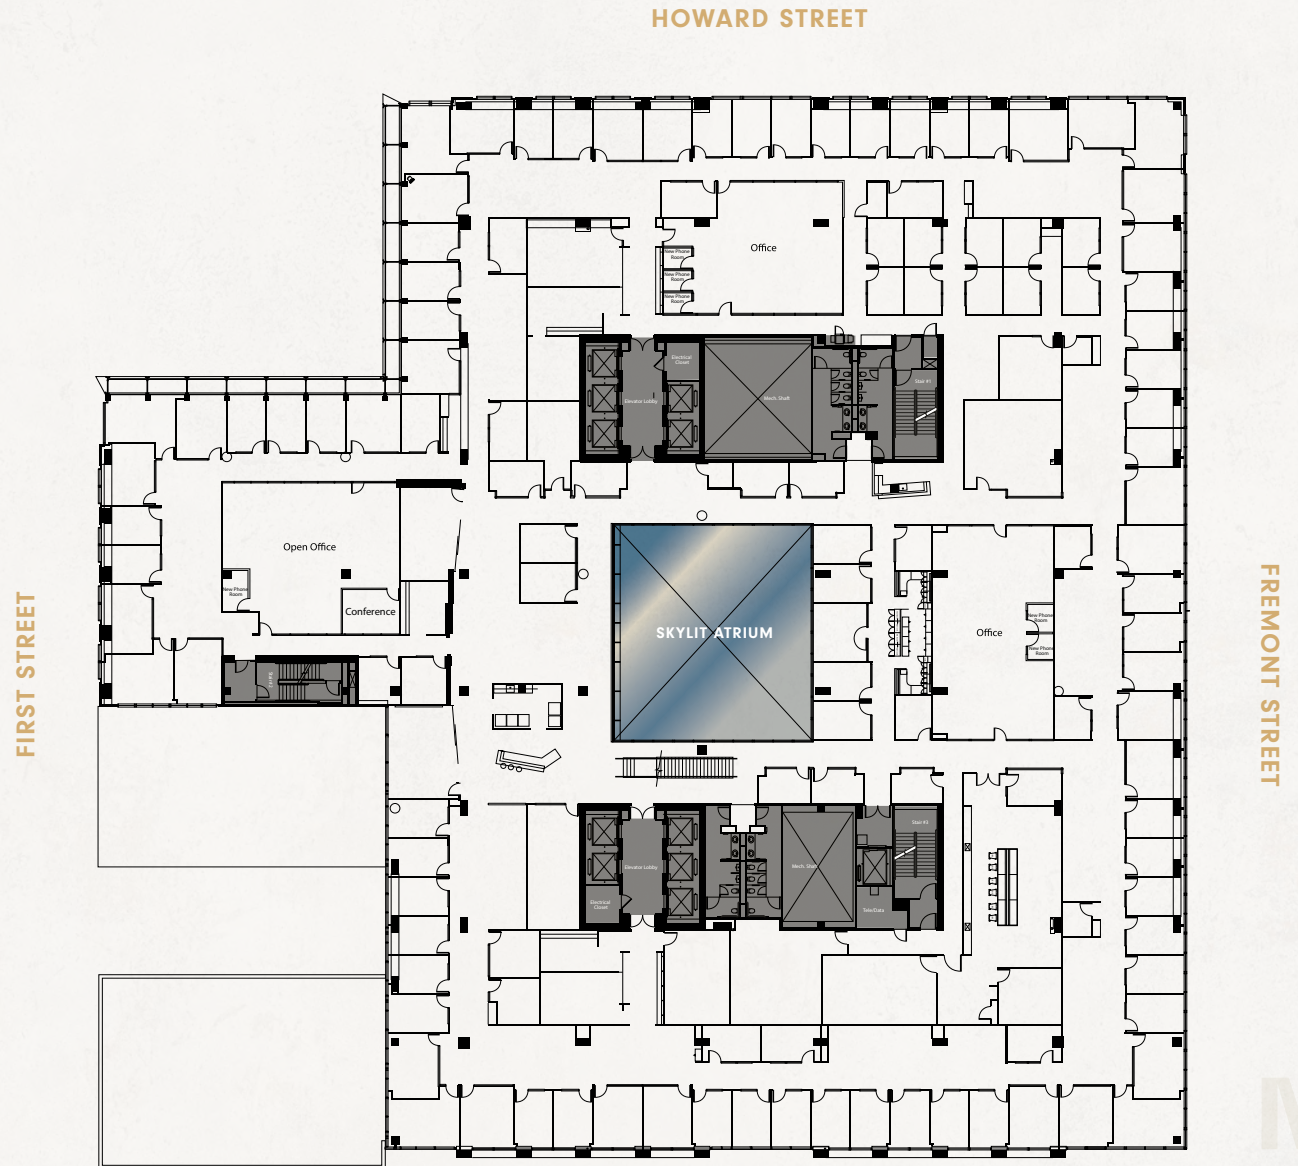

SUITE 700

- AVAILABLE NOW
- RARELY AVAILABLE FULL FLOOR
- 105 PRIVATE OFFICES
- 10 MEDIUM CONFERENCE ROOMS
- 6 LARGE CONFERENCE ROOMS
- 2 KITCHENS
- 14 PHONE ROOMS
- PRIVATE ATRIUM TERRACE

SUITE 700

63,056 RSF