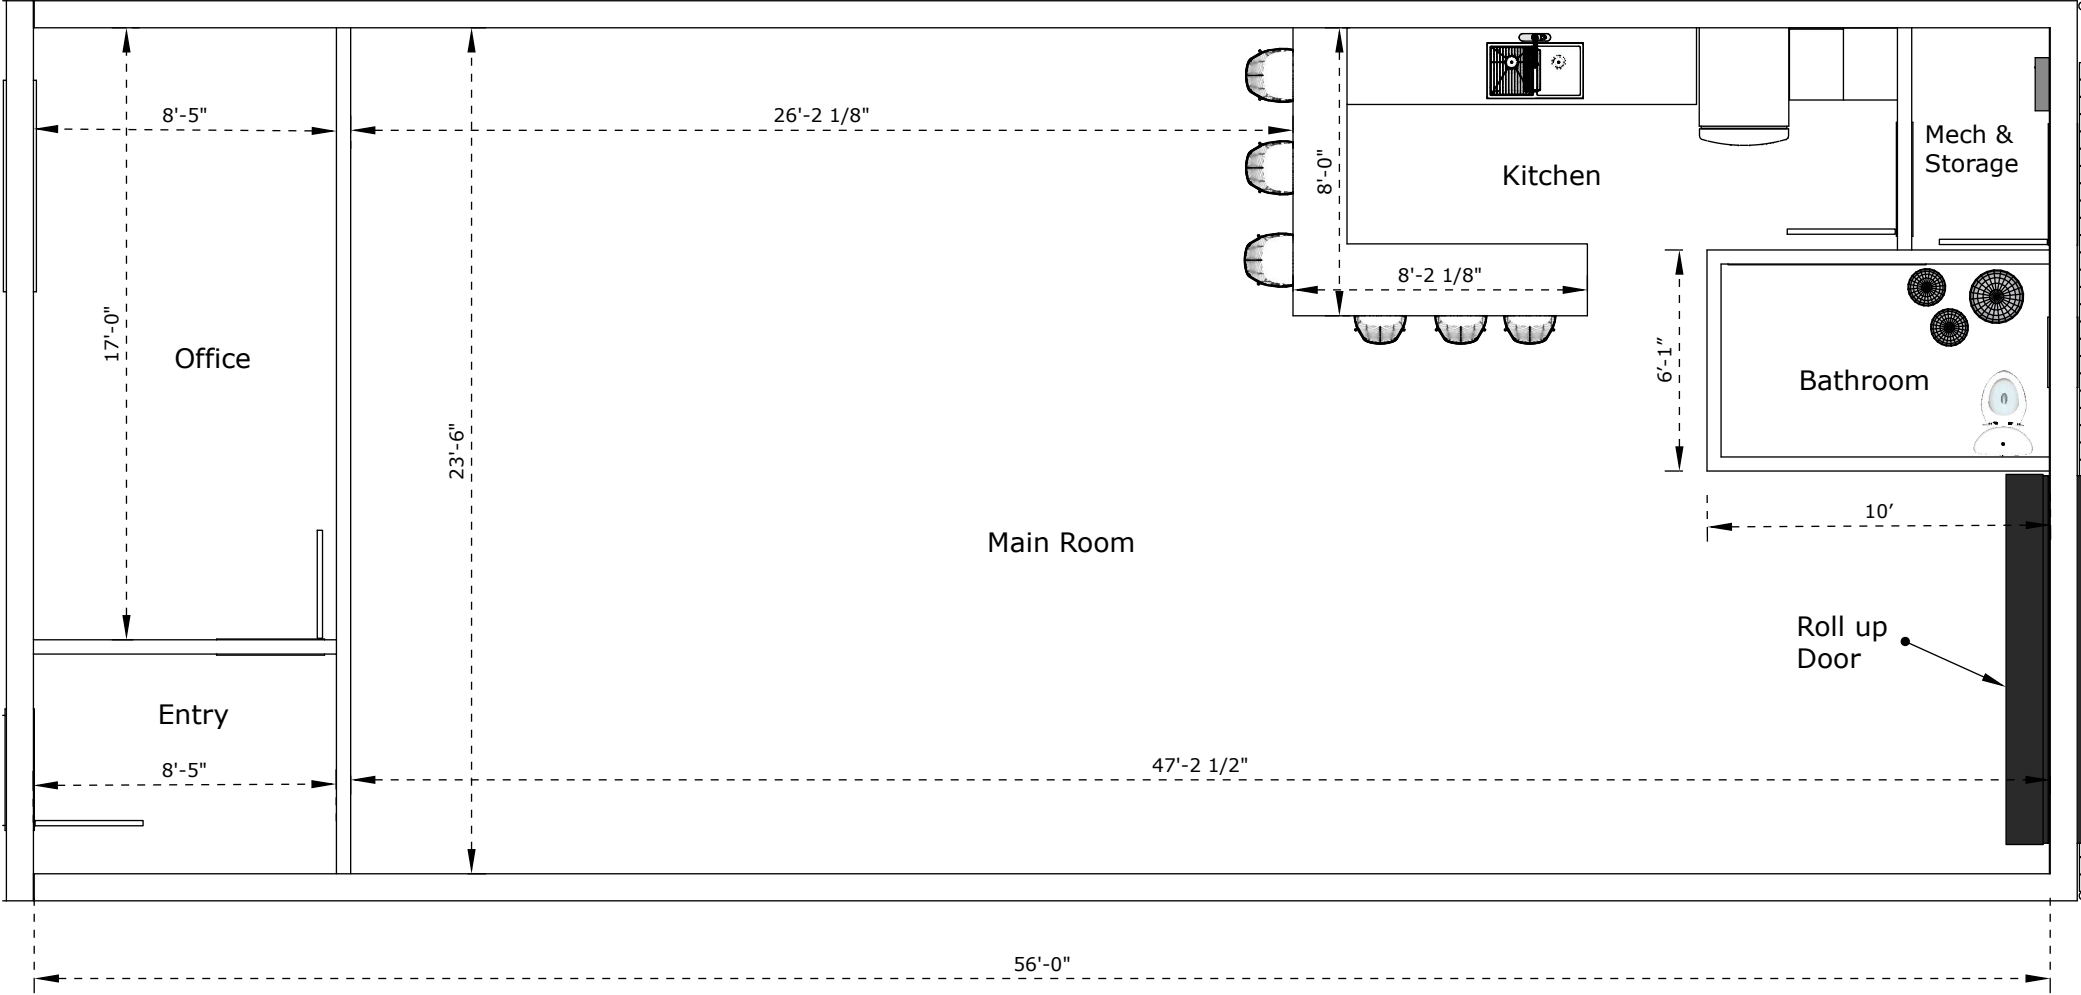

Lincoln Blvd

Outdoor Deck
& Back Alley

FLOOR PLAN
720 Lincoln Blvd.
Venice, CA 90291