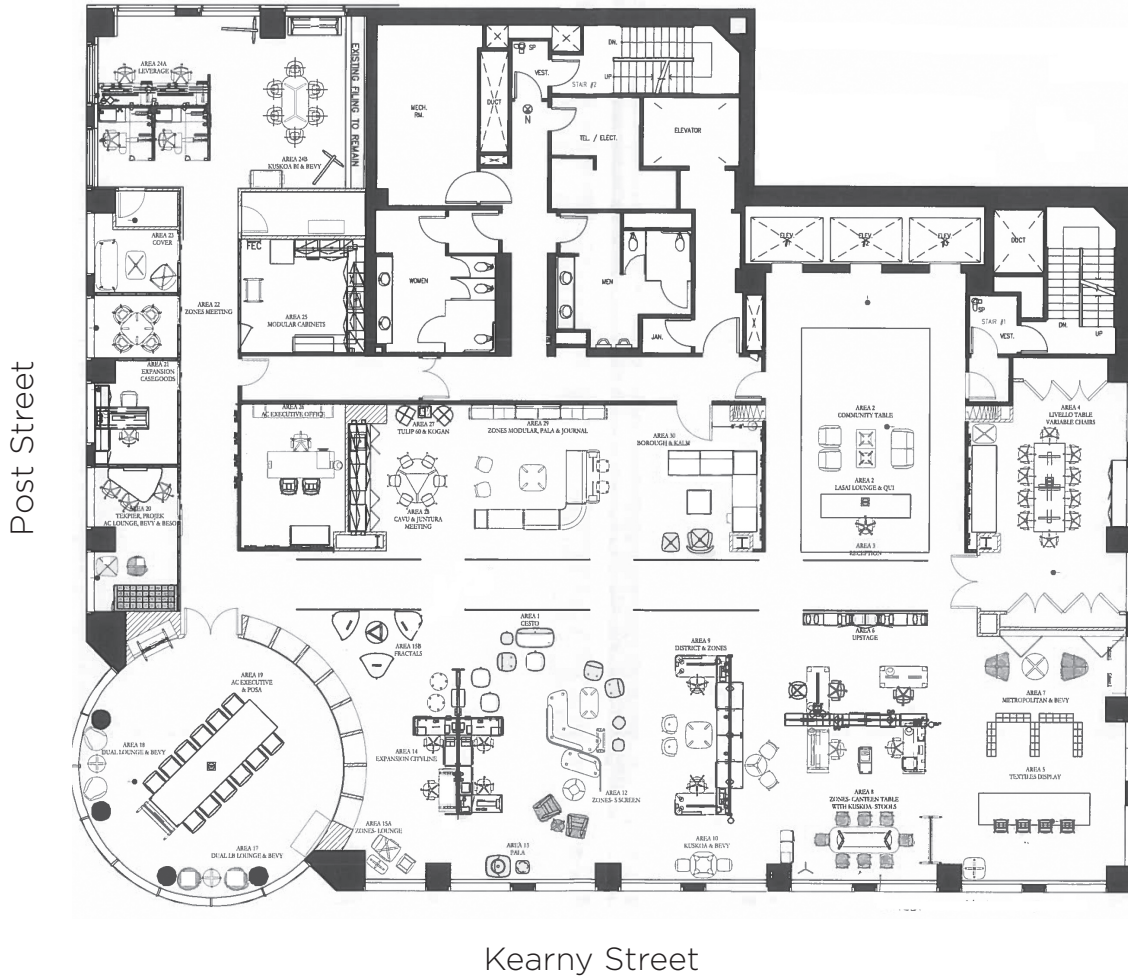

Suite 1500

10,561 RSF

- Available Now
- Open ceiling creative space
- High-end furniture
- 2 large conference rooms
- 6 private offices / meeting rooms
- Floor to ceiling windows
- Large central break area
- Reception