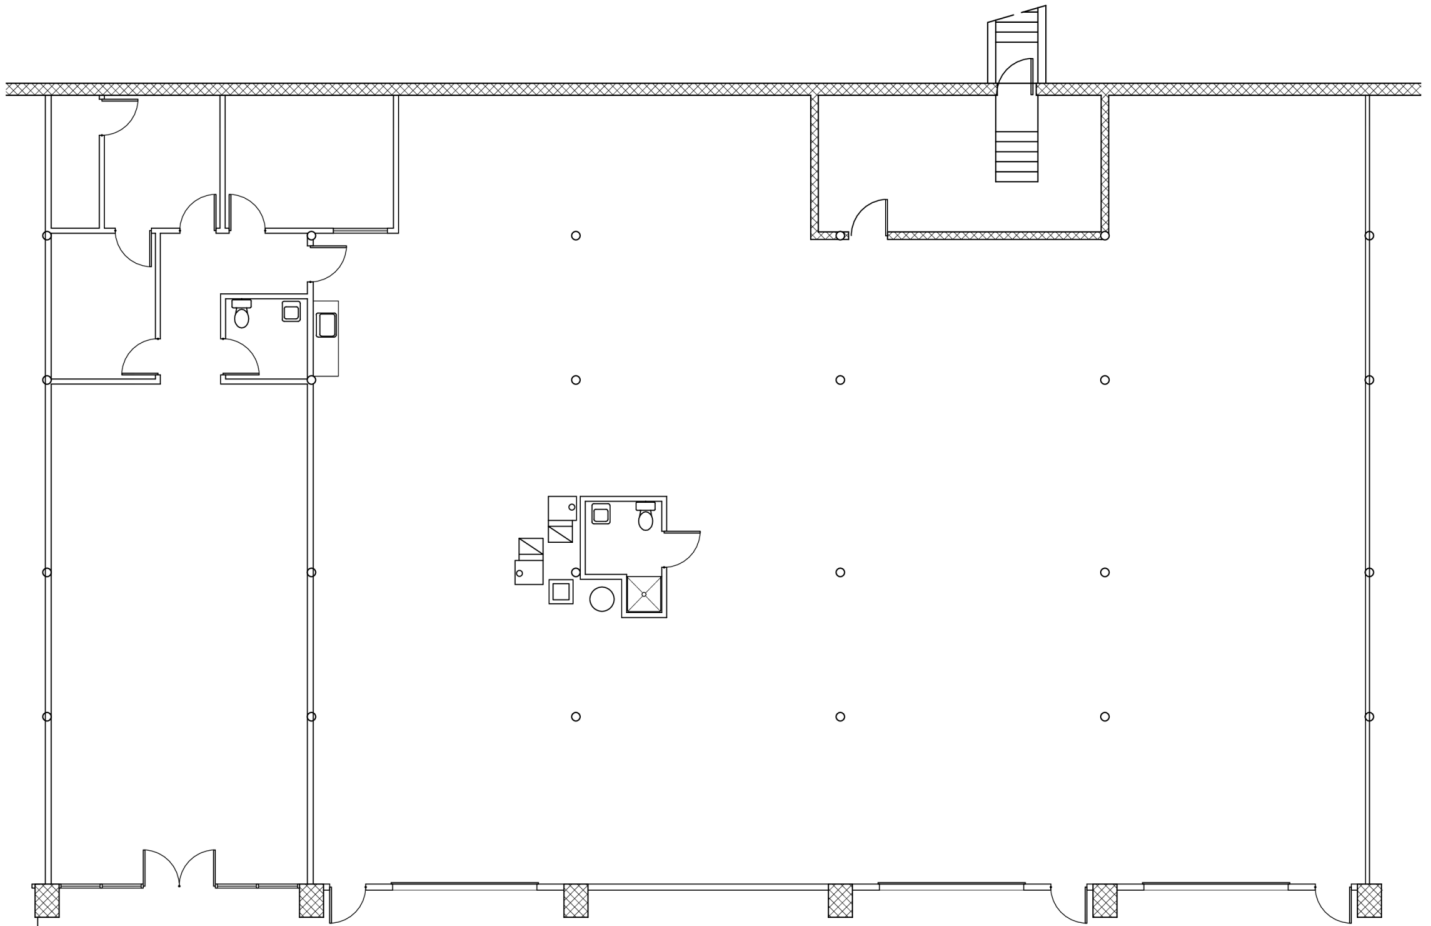

# SHADY GROVE ENTERPRISE PARK

8595 Grovemont Cir (Building C)

7,090 SF

8595 & 8601 Grovemont Cir, Gaithersburg, MD 20877

Suite	Size	Description
8595 Grovemont Cir (Building C)	7,090 SF	-

**Ethan Bernardi**   **Nathan Bortnick**