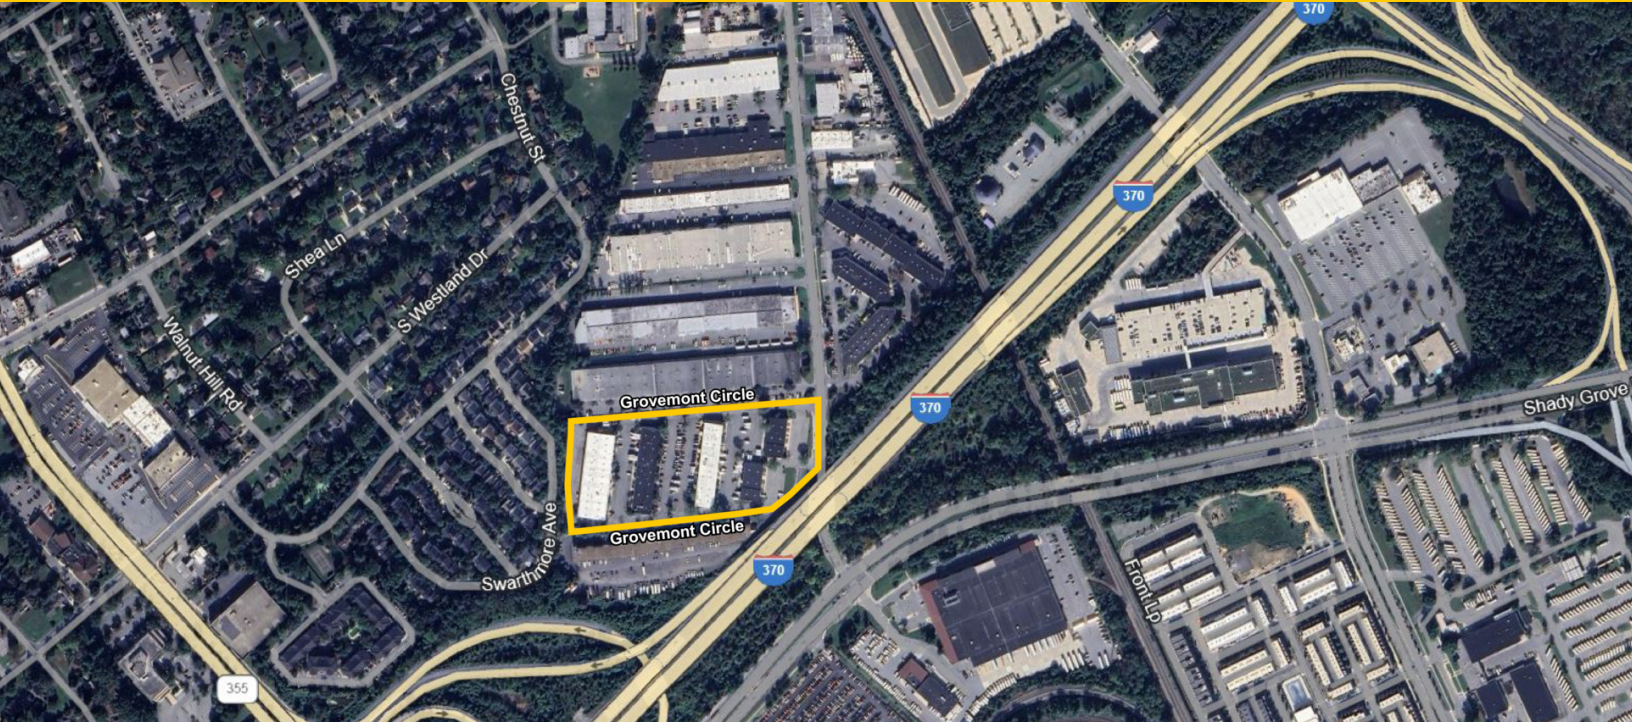

# Lincoln

1101 Wootton Pkwy  
Suite 410  
Rockville, MD 20854

[www.lpc.com](http://www.lpc.com)

# SHADY GROVE ENTERPRISE PARK

**Flex / Warehouse For Lease**

6,000 - 7,090 SF

8595 & 8601 Grovemont Cir, Gaithersburg, MD

## Property Highlights

- 125,000 SF, 5 building complex (A-E)
- Flex/warehouse space availability
- Superior access via I-270, I-370 & ICC
- Dock and drive-in loading
- Locally owned and managed