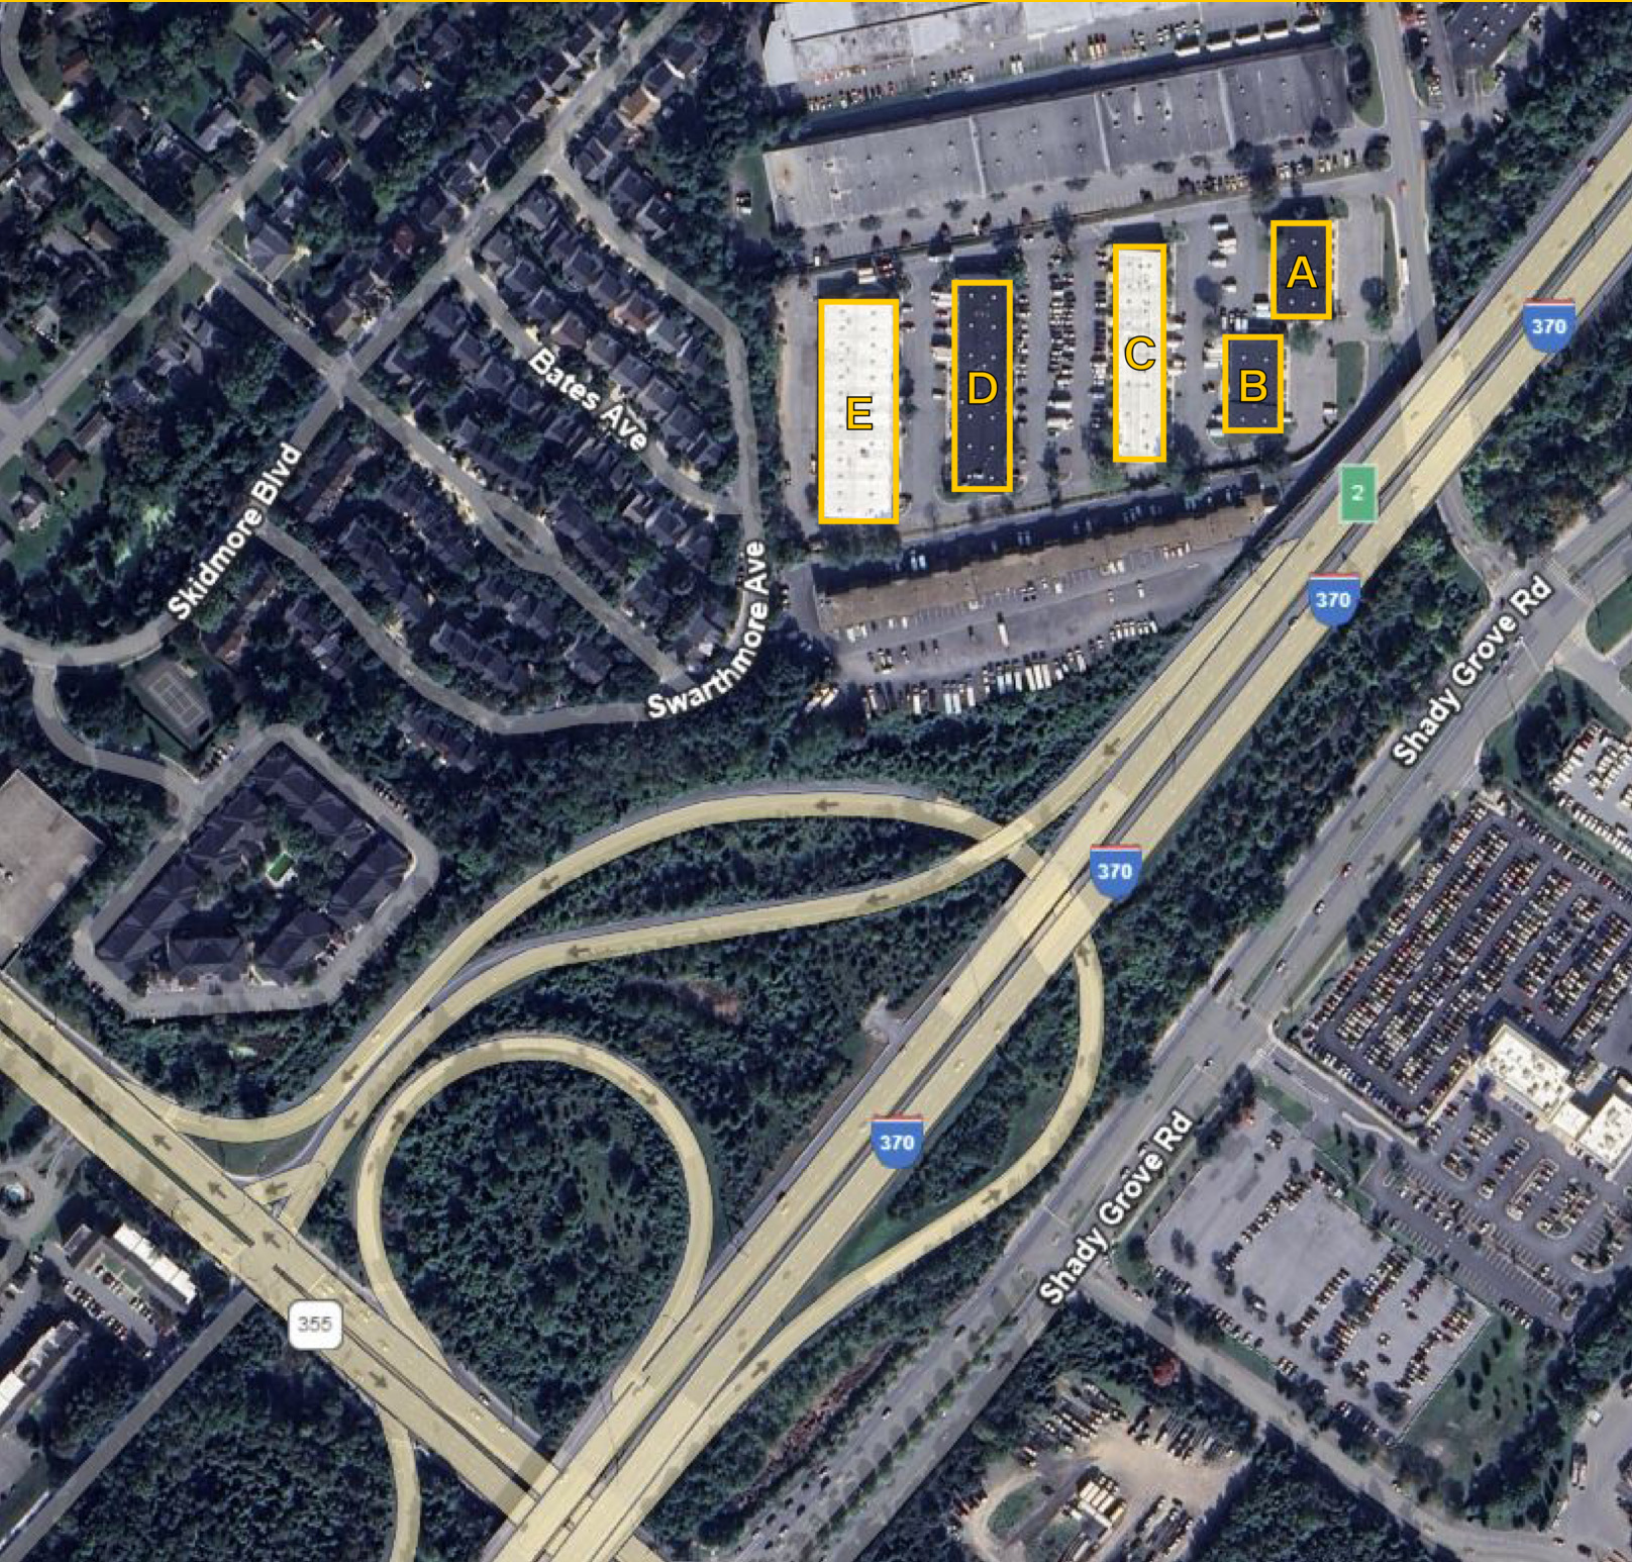

SHADY GROVE ENTERPRISE PARK

Shady Grove Aerial

8595 & 8601 Grovemont Cir, Gaithersburg, MD 20877

Ethan Bernardi Nathan Bortnick

301.304.8397

301.304.8392

ebernardi@lpc.com

nbortnick@lpc.com

Lincoln