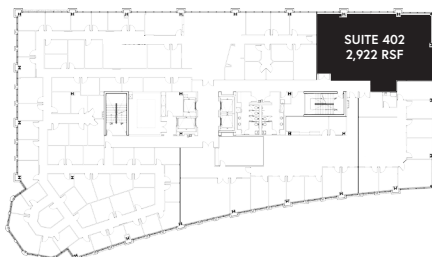

FLOOR PLAN
SUITE 402

LOCATION	FLOOR 4
SQ. FT.	2,922 RSF
VIEWS	NORTH & EAST