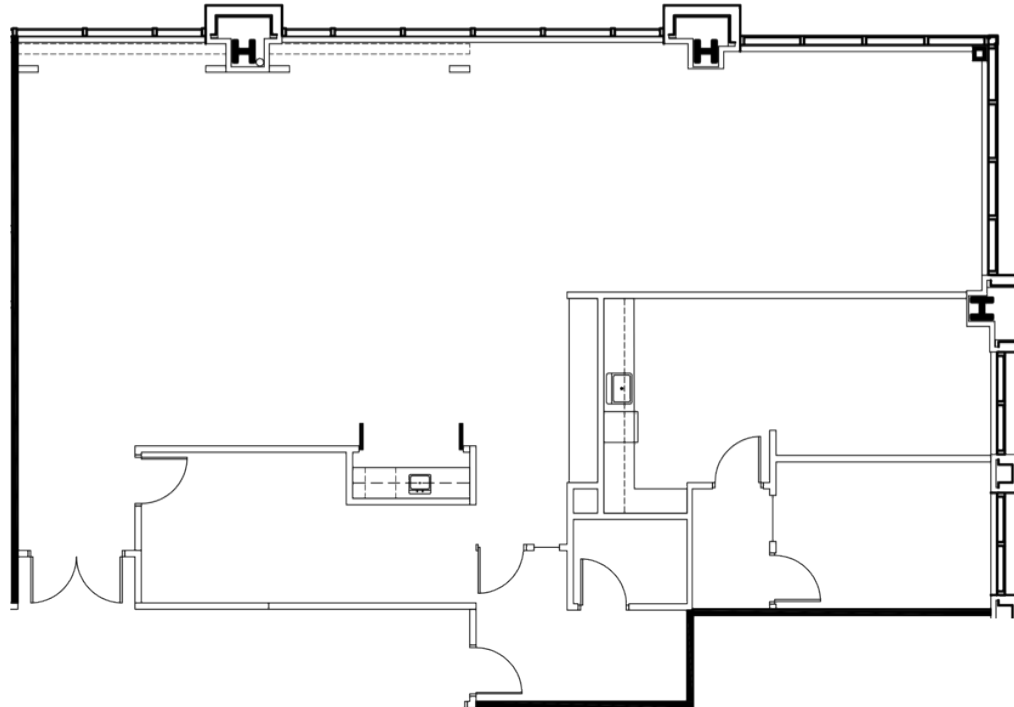

FLOOR PLAN
SUITE 402

LOCATION	FLOOR 4
SQ. FT.	2,922 RSF
VIEWS	NORTH & EAST