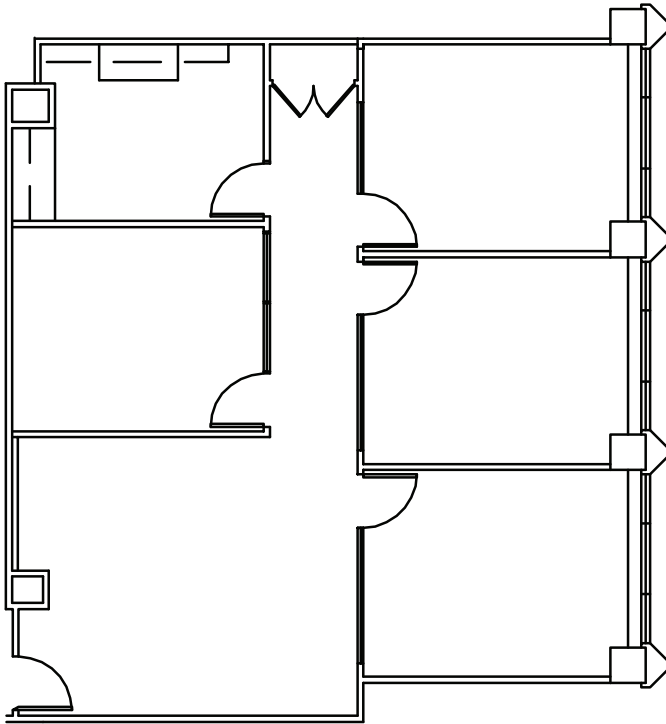

Suite 665

1,618 RSF

- 4 large offices / team rooms
- Kitchen
- Montgomery Street outlooks
- Available now

601

Kelly Glass
415.322.5062
kelly.glass@avisonyoung.com
RE Lic #01335179

Colton Hanley
415.913.8699
colton.hanley@avisonyoung.com
RE Lic #02089768