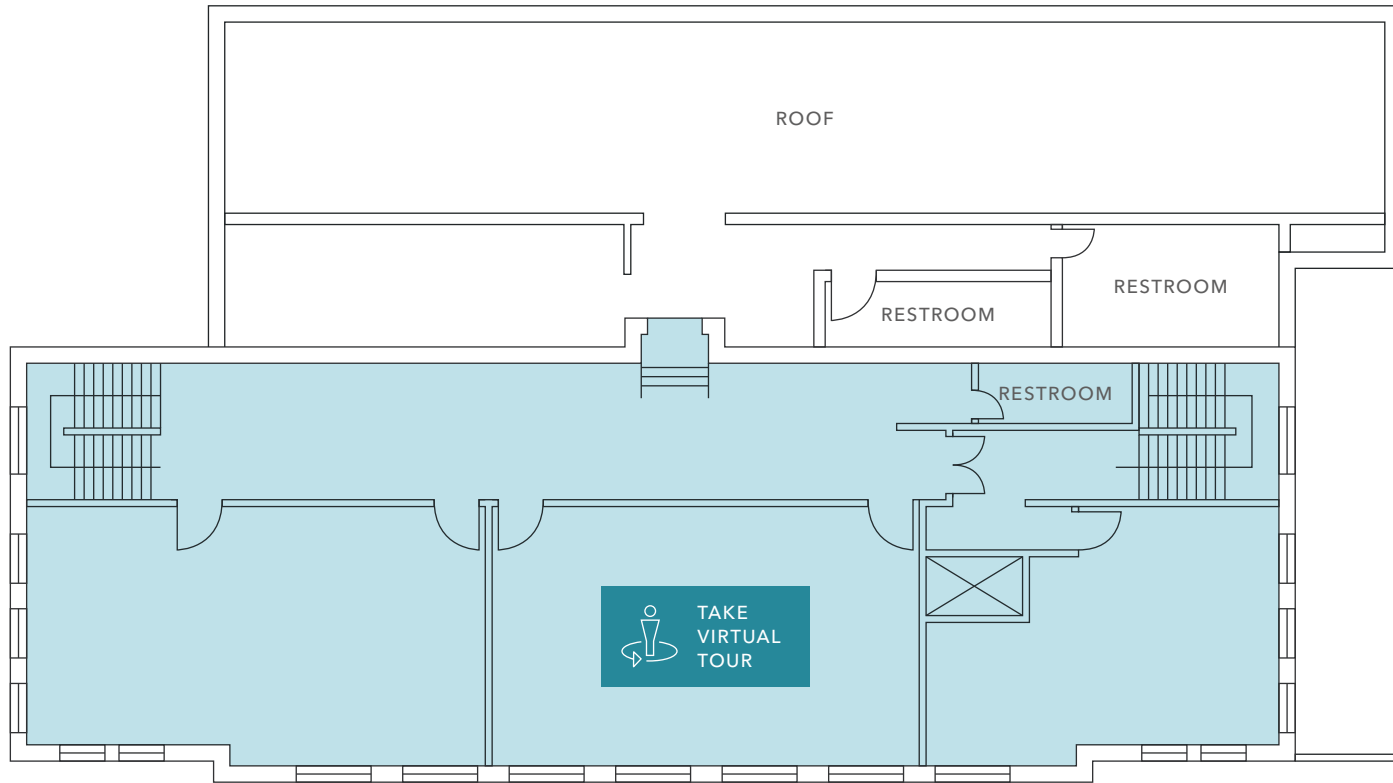

# 3RD FLOOR PLAN

*3,000 SF*

AVAILABLE

*\$6,500 MG*

LEASE RATE (PER MONTH)

*NOW*

AVAILABLE

900  
AVILA ST