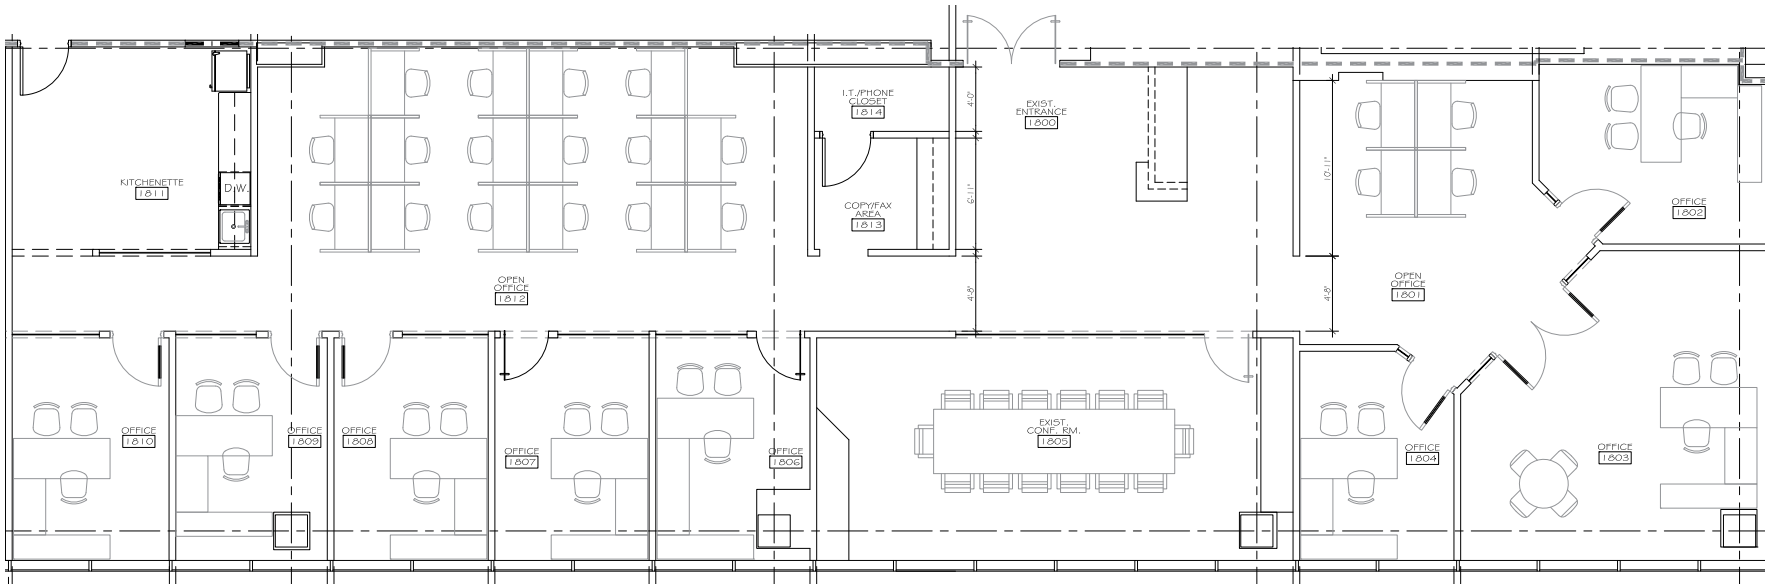

Ocean Views

Please reach out for leasing inquiries or more information:

Joe Freitas
Senior Vice President
+1 561 512 8844
joe.freitas@cbre.com

John Criddle
Executive Vice President
+1 561 283 5716
john.criddle@cbre.com