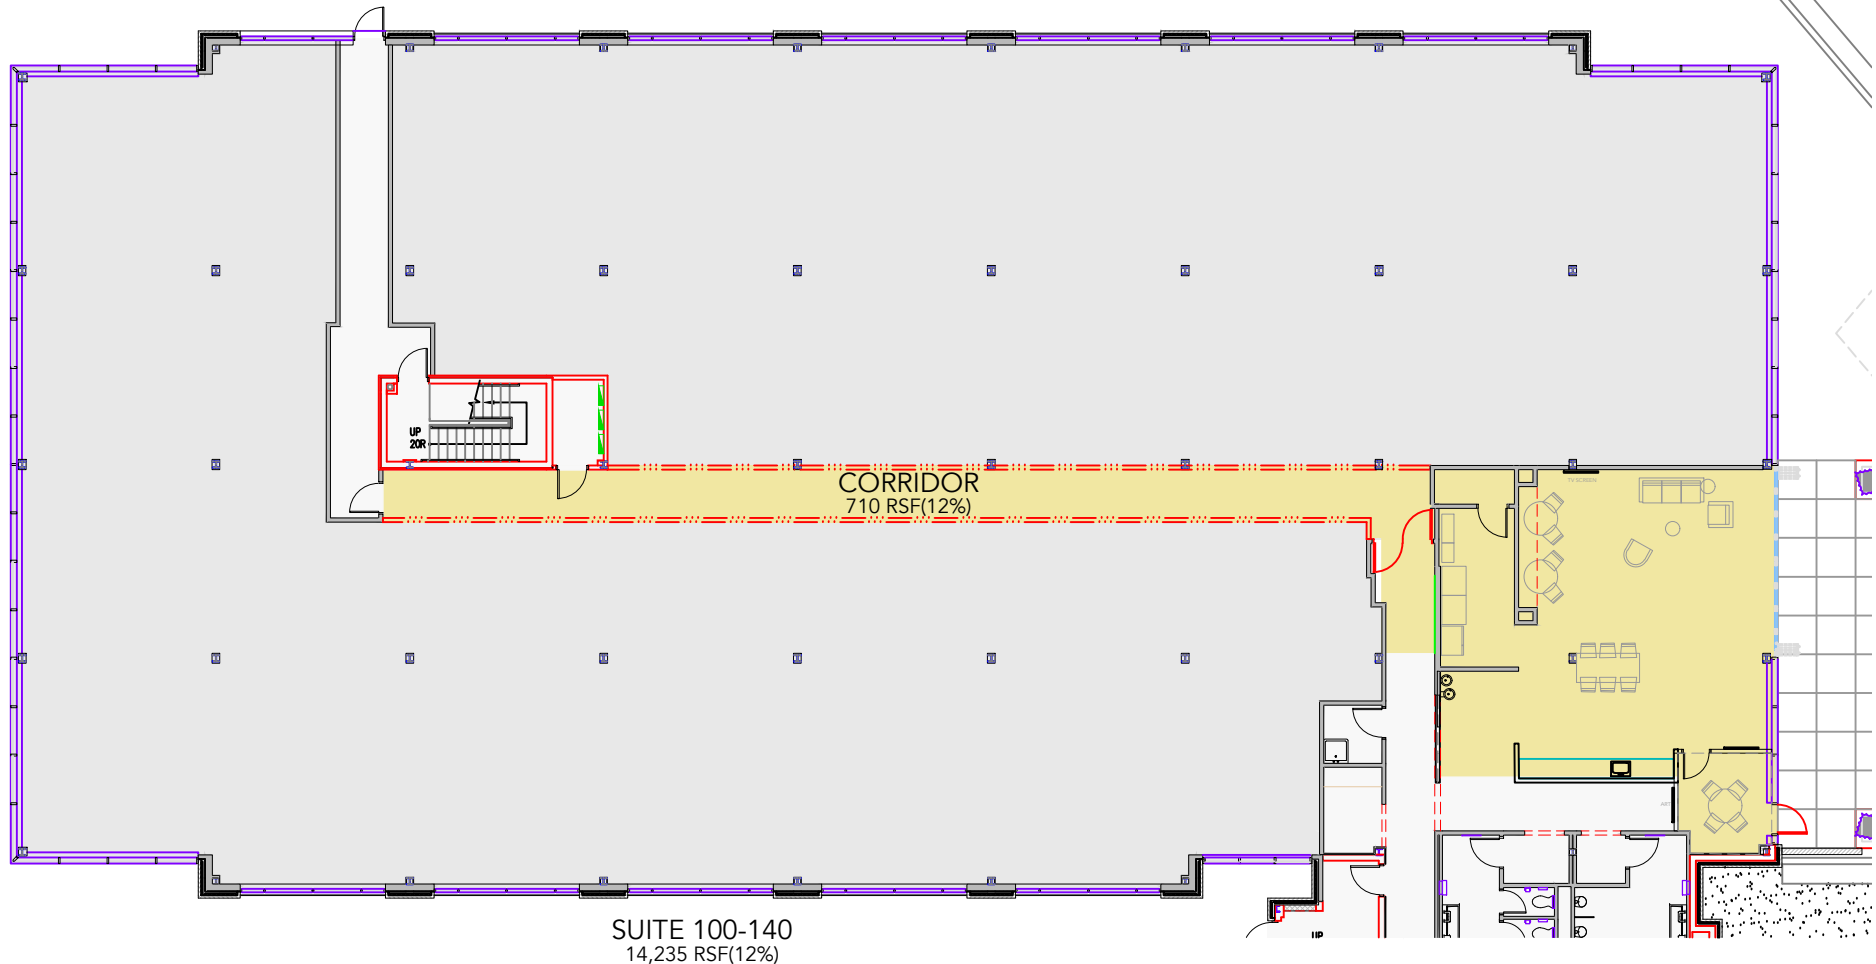

TOTAL SF AVAILABLE - 14,945 RSF(12%)

[Click to access 3D model](#)

Key Plan

Floor Plan