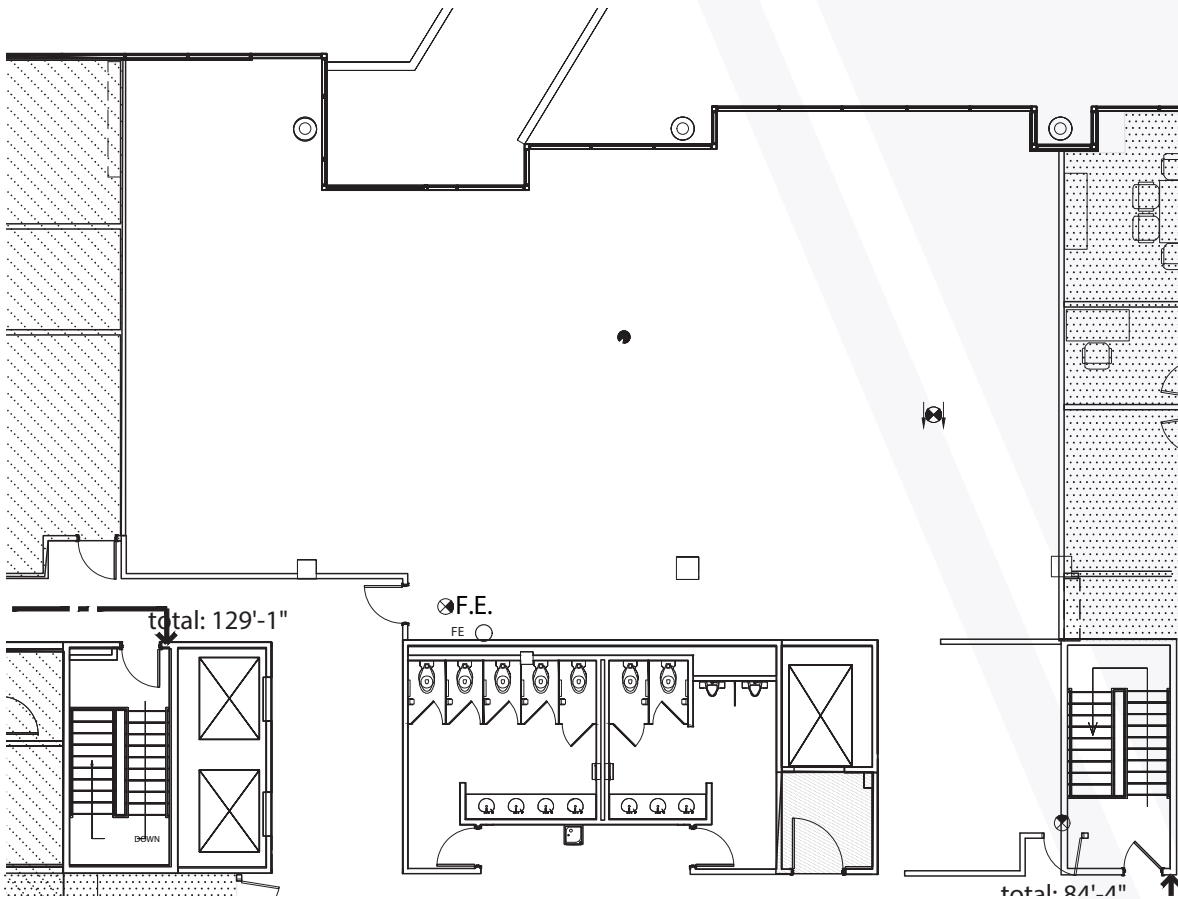

MAITLAND LAKES

851 Trafalgar Court, Maitland, FL

For lease

Suite 320E - 4,428 SF

Micah Strader

Managing Director
+407 982 8688
micah.strader@jll.com

Madison Kimbell

Vice President
+407 982 8580
madison.kimbell@jll.com