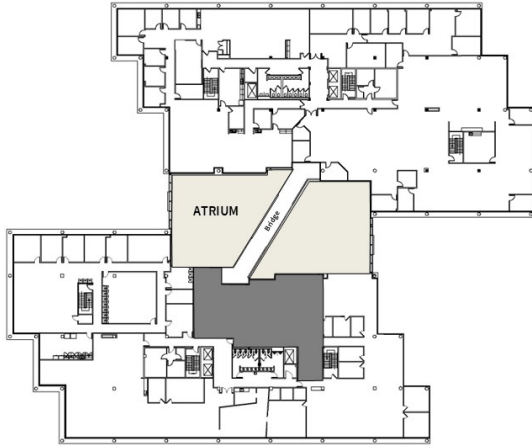

MAITLAND LAKES

851 Trafalgar Court, Maitland, FL

For lease

Suite 320E - 4,428 SF

Micah Strader

Managing Director
+407 982 8688
micah.strader@jll.com

Madison Kimbell

Vice President
+407 982 8580
madison.kimbell@jll.com