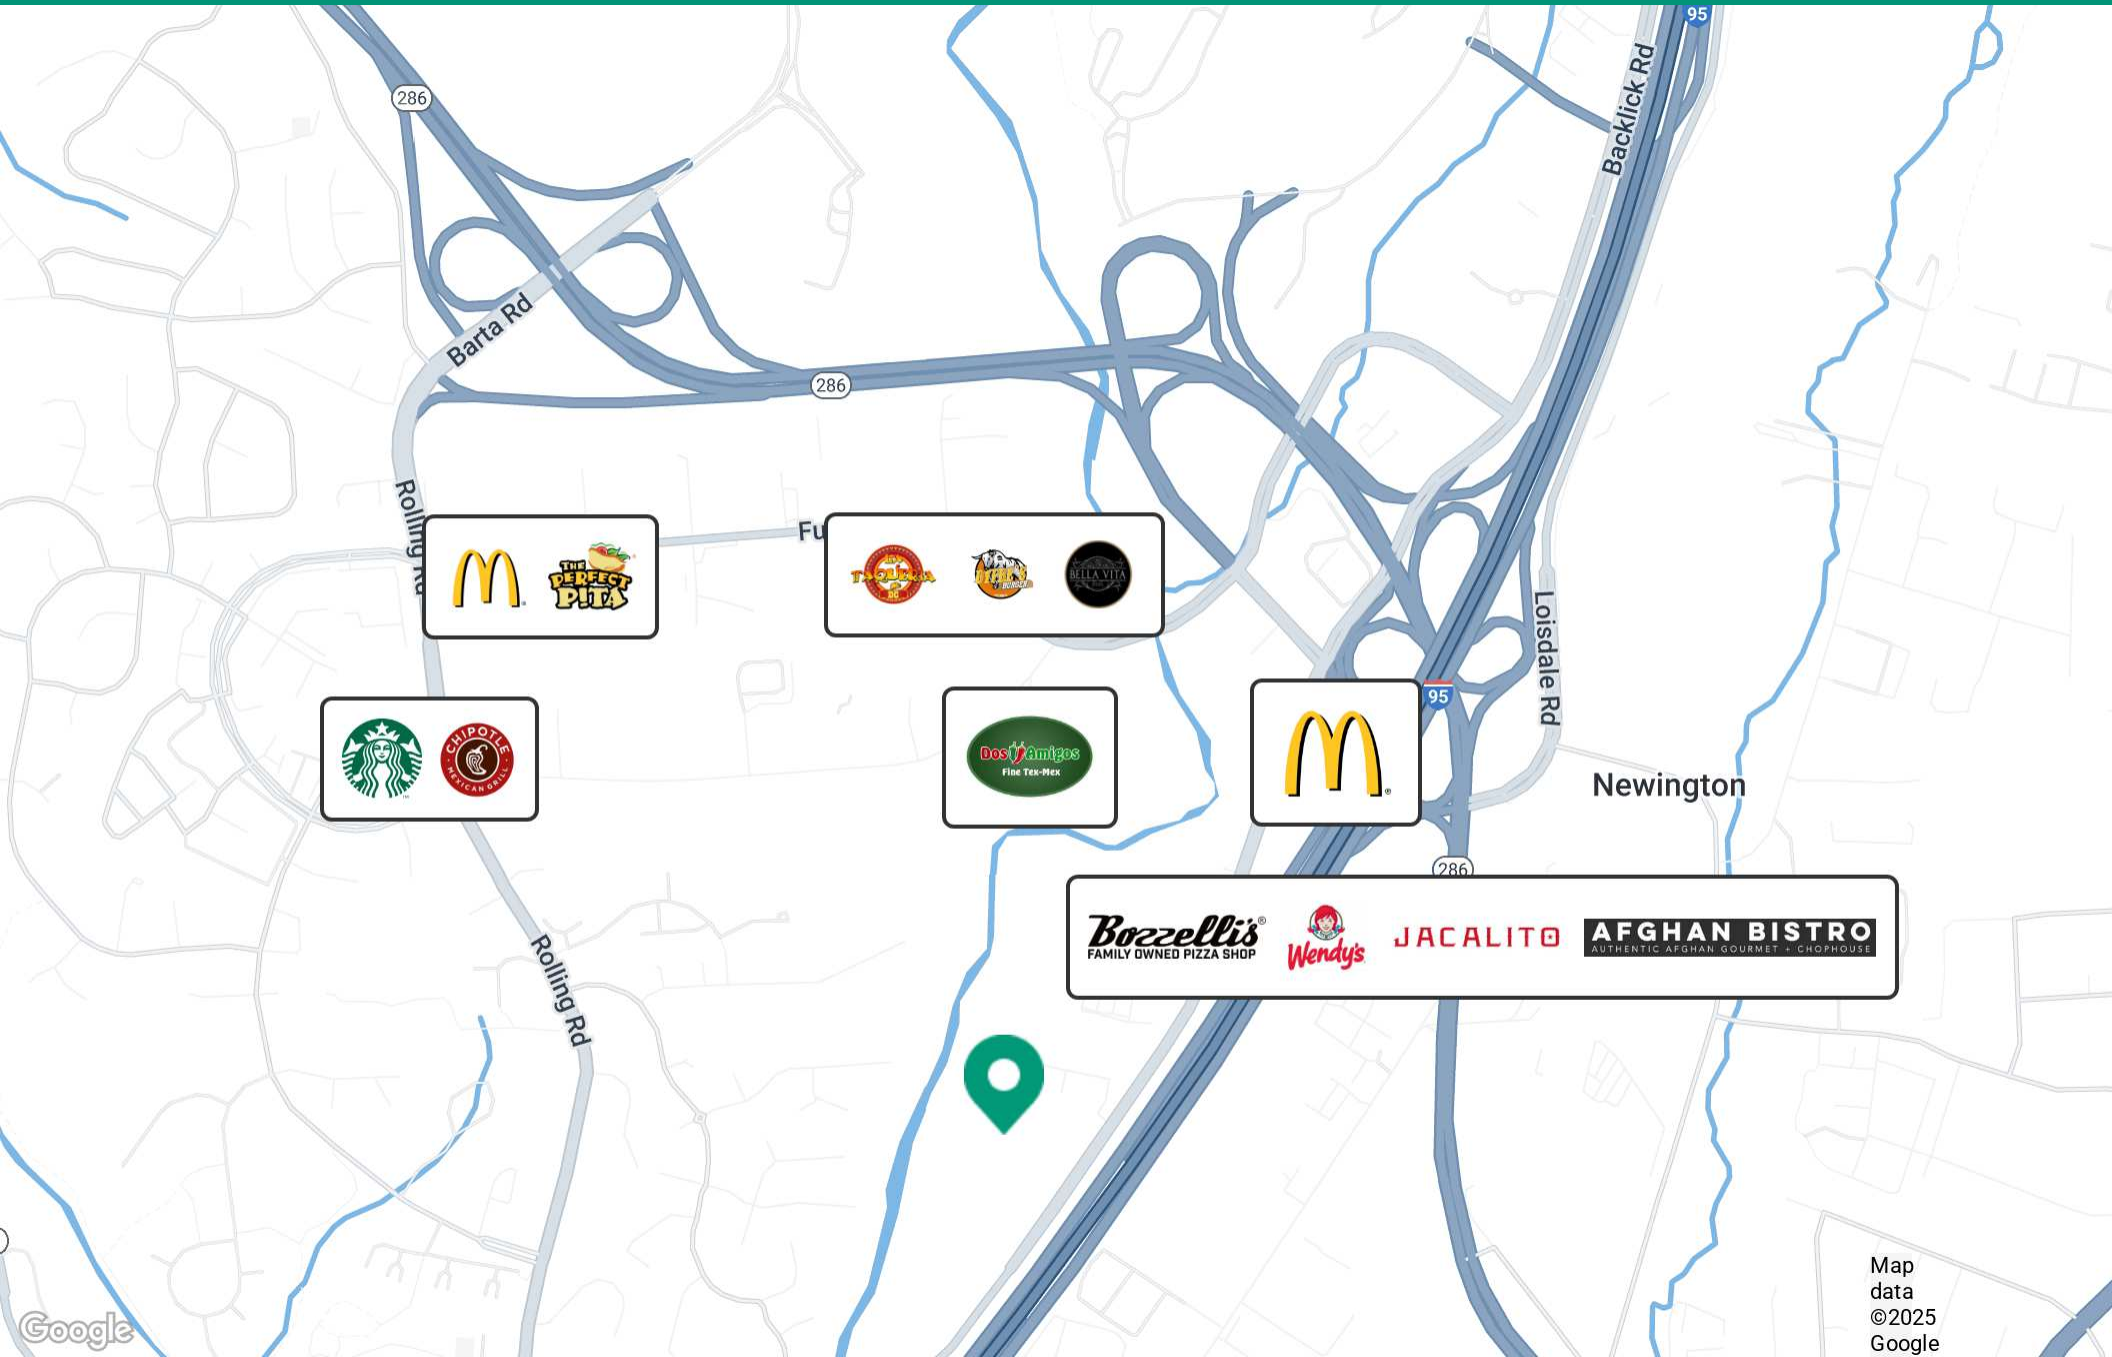

# Alban Station

RETAILER MAP

7405 / 7406 / 7411 Alban Station Court  
7420 / 7426 / 7432 Alban Station Boulevard, Springfield, VA

McDonald's  
THE PERFECT PITA

Tostitos  
Bella Vita

Starbucks  
CHIPOTLE MEXICAN BURGERS