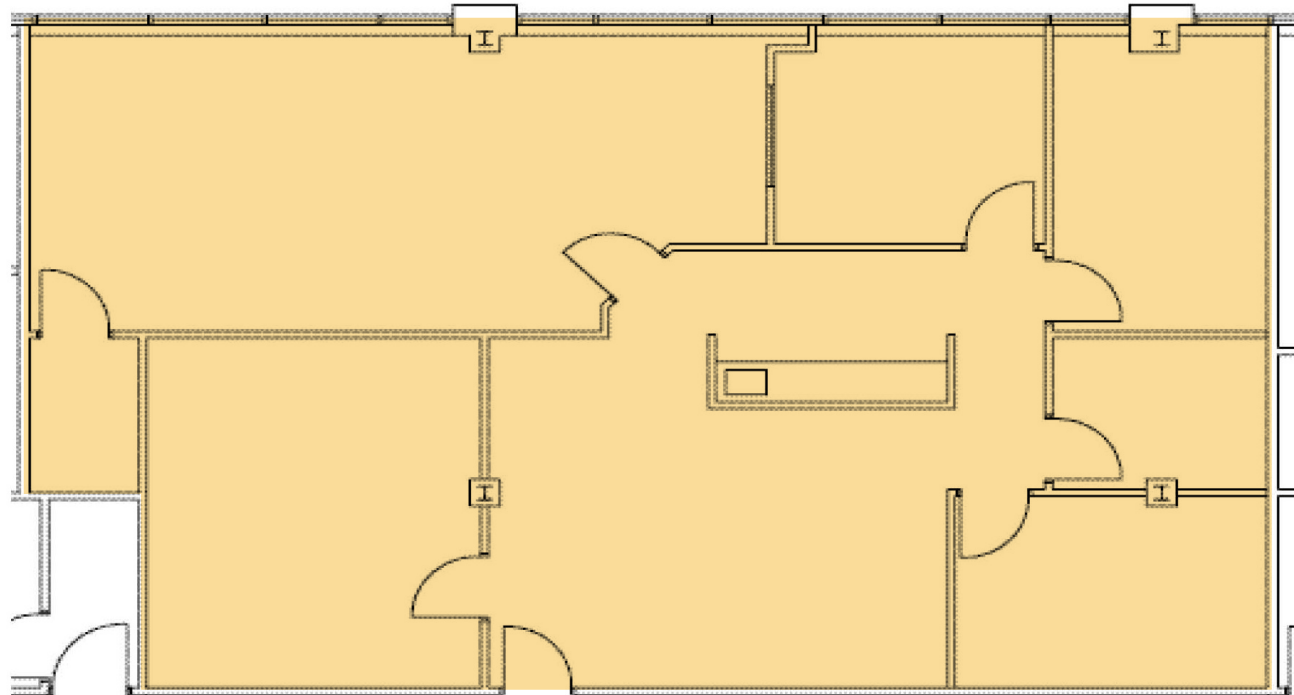

Alban Station

7405 / 7406 / 7411 Alban Station Court
7420 / 7426 / 7432 Alban Station Boulevard, Springfield, VA

7420 Alban Station Boulevard
SUITE B216 | 2,079 SF

Lincoln

LEASING INFORMATION: 703.522.4600

CORRELL CAULFIELD / ccaulfield@lpc.com / 703.284.5886
JACK REDMOND / jredmond@lpc.com / 703.284.5880

Public Storage **COMMERCIAL**
REAL ESTATE