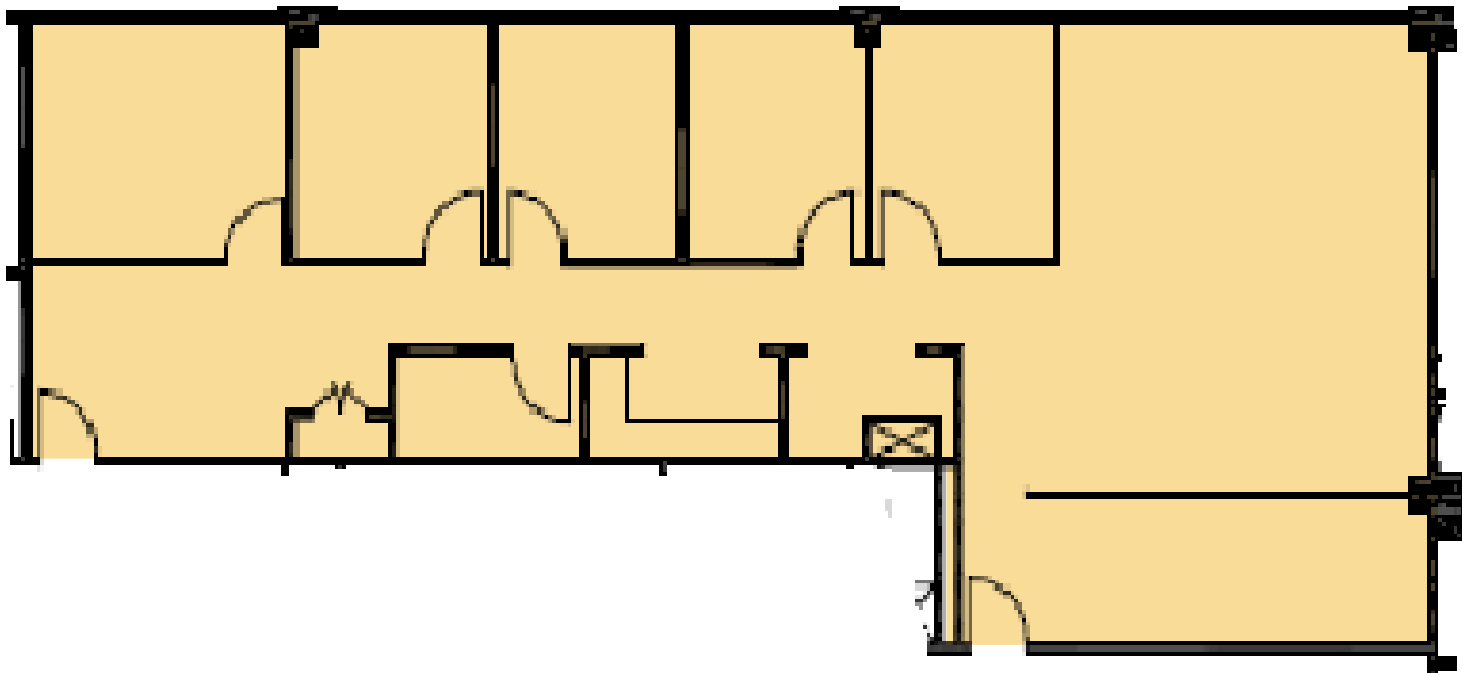

Alban Station

7405 / 7406 / 7411 Alban Station Court
7420 / 7426 / 7432 Alban Station Boulevard, Springfield, VA

7432 Alban Station Boulevard
SUITE B226 | 2,149 SF

Lincoln

LEASING INFORMATION: 703.522.4600

CORRELL CAULFIELD / ccaulfield@lpc.com / 703.284.5886
JACK REDMOND / jredmond@lpc.com / 703.284.5880

Public Storage **COMMERCIAL**
REAL ESTATE