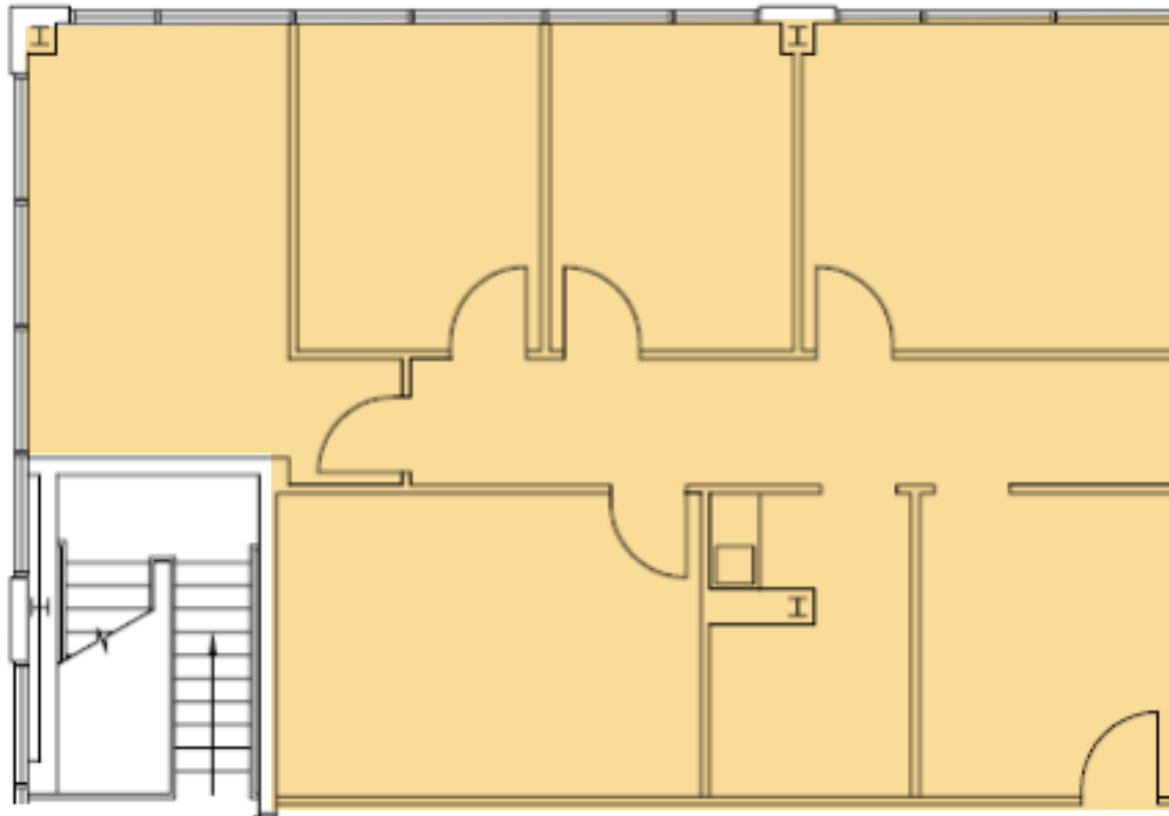

Alban Station

7405 / 7406 / 7411 Alban Station Court
7420 / 7426 / 7432 Alban Station Boulevard, Springfield, VA

7432 Alban Station Boulevard
SUITE B258 | 1,500 SF

Lincoln

LEASING INFORMATION: 703.522.4600

CORRELL CAULFIELD / ccaulfield@lpc.com / 703.284.5886
JACK REDMOND / jredmond@lpc.com / 703.284.5880

Public Storage **COMMERCIAL**
REAL ESTATE