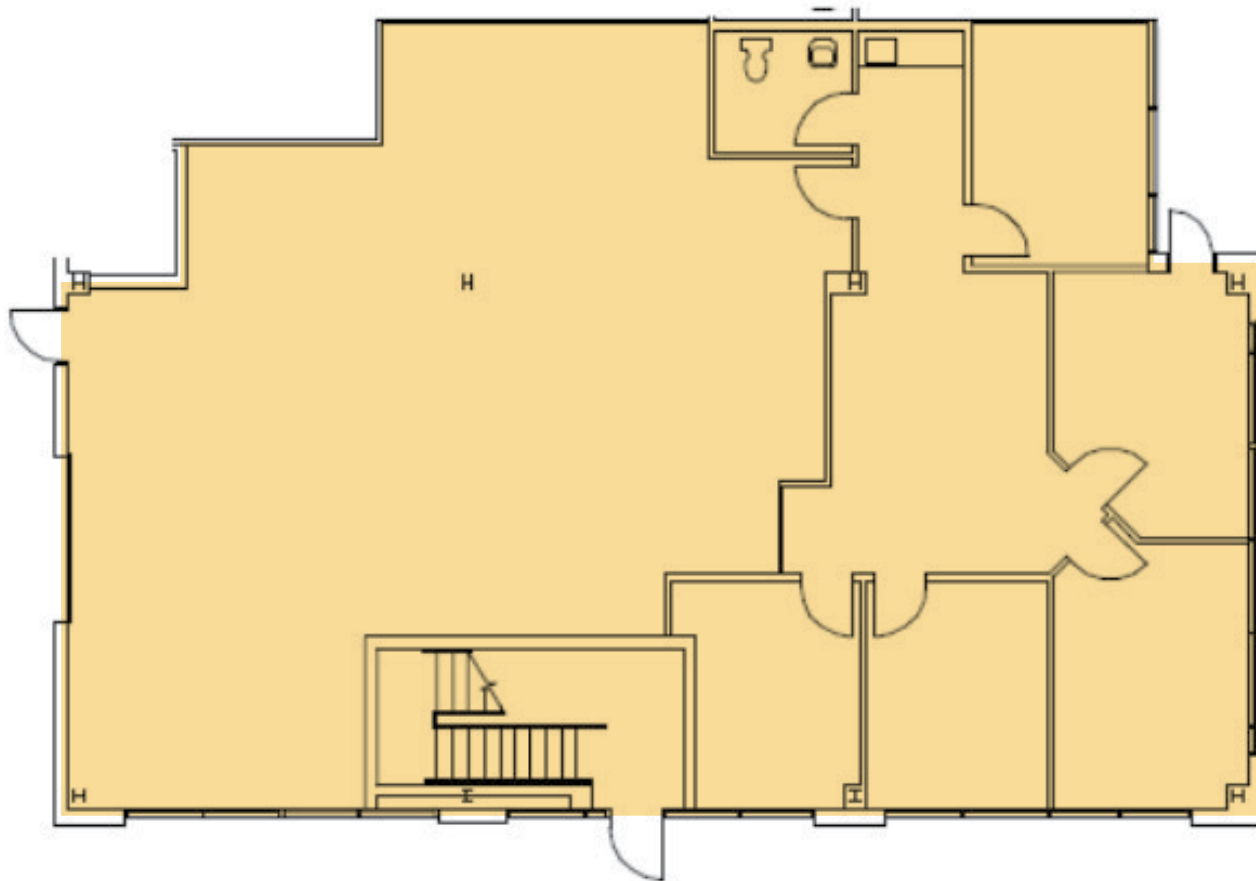

# Alban Station

7405 / 7406 / 7411 Alban Station Court  
7420 / 7426 / 7432 Alban Station Boulevard, Springfield, VA

7432 Alban Station Boulevard  
**SUITE A110 | 2,760 SF**

FLEX SPACE  
AVAILABLE IMMEDIATELY