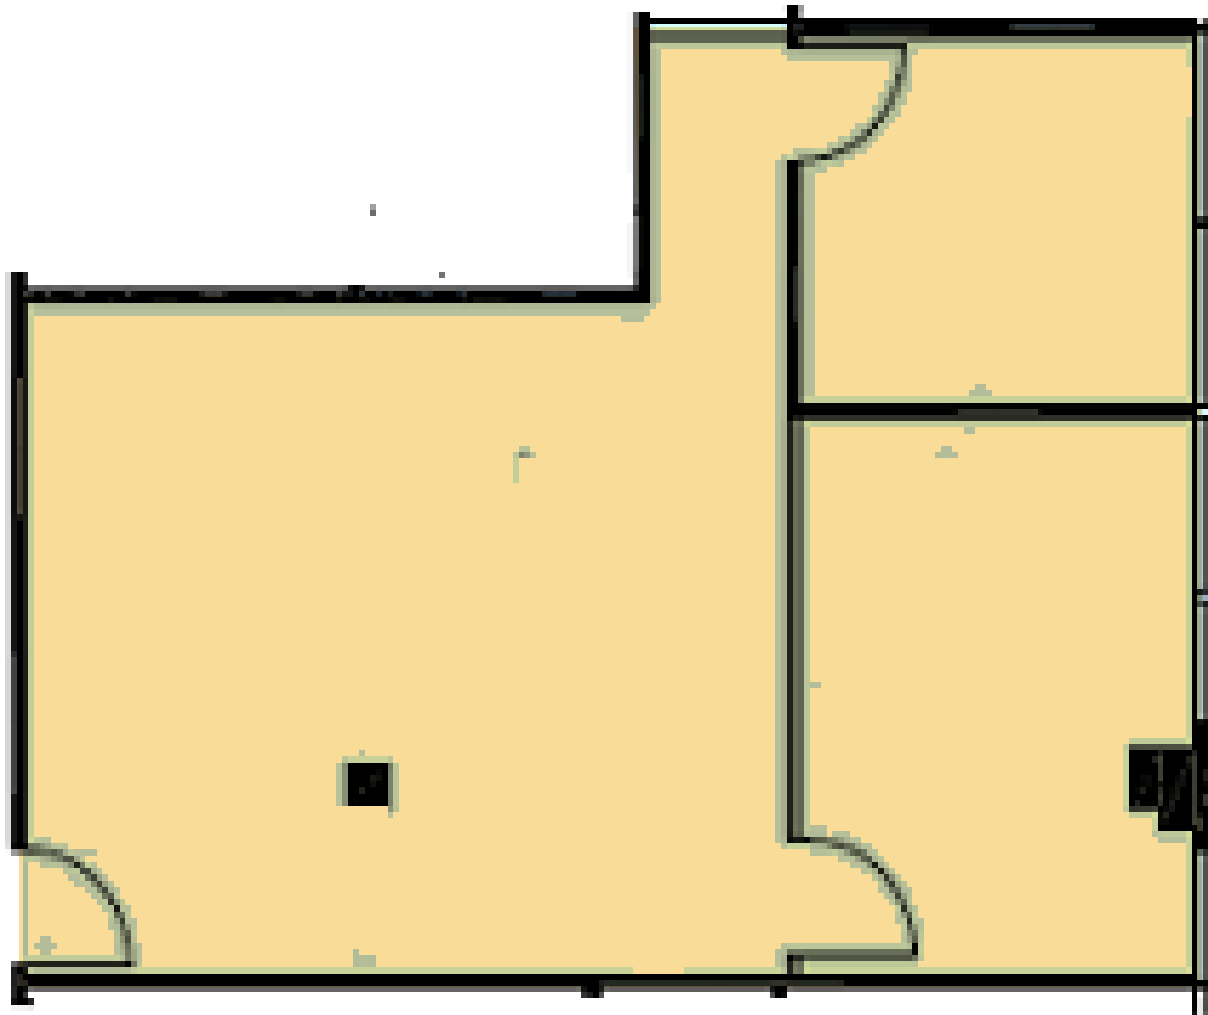

Alban Station

7405 / 7406 / 7411 Alban Station Court
7420 / 7426 / 7432 Alban Station Boulevard, Springfield, VA

7432 Alban Station Boulevard
SUITE B234 | 840 SF

Lincoln

LEASING INFORMATION: 703.522.4600

CORRELL CAULFIELD / ccaulfield@lpc.com / 703.284.5886
JACK REDMOND / jredmond@lpc.com / 703.284.5880

Public Storage **COMMERCIAL**
REAL ESTATE