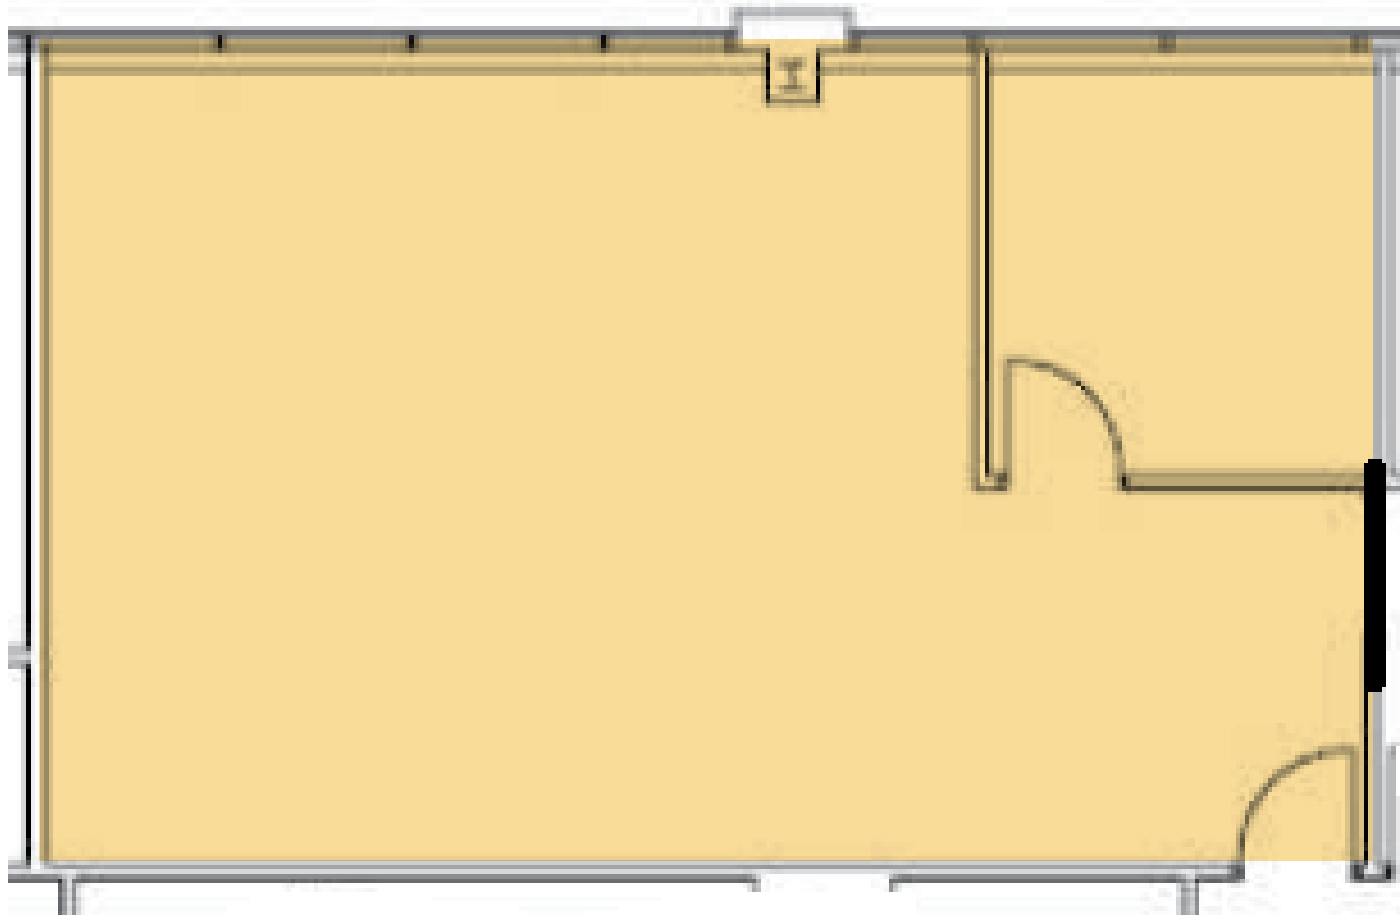

Alban Station

7405 / 7406 / 7411 Alban Station Court
7420 / 7426 / 7432 Alban Station Boulevard, Springfield, VA

7420 Alban Station Boulevard
SUITE B218 | 892 SF

Lincoln

LEASING INFORMATION: 703.522.4600

CORRELL CAULFIELD / ccaulfield@lpc.com / 703.284.5886
JACK REDMOND / jredmond@lpc.com / 703.284.5880

Public Storage **COMMERCIAL**
REAL ESTATE