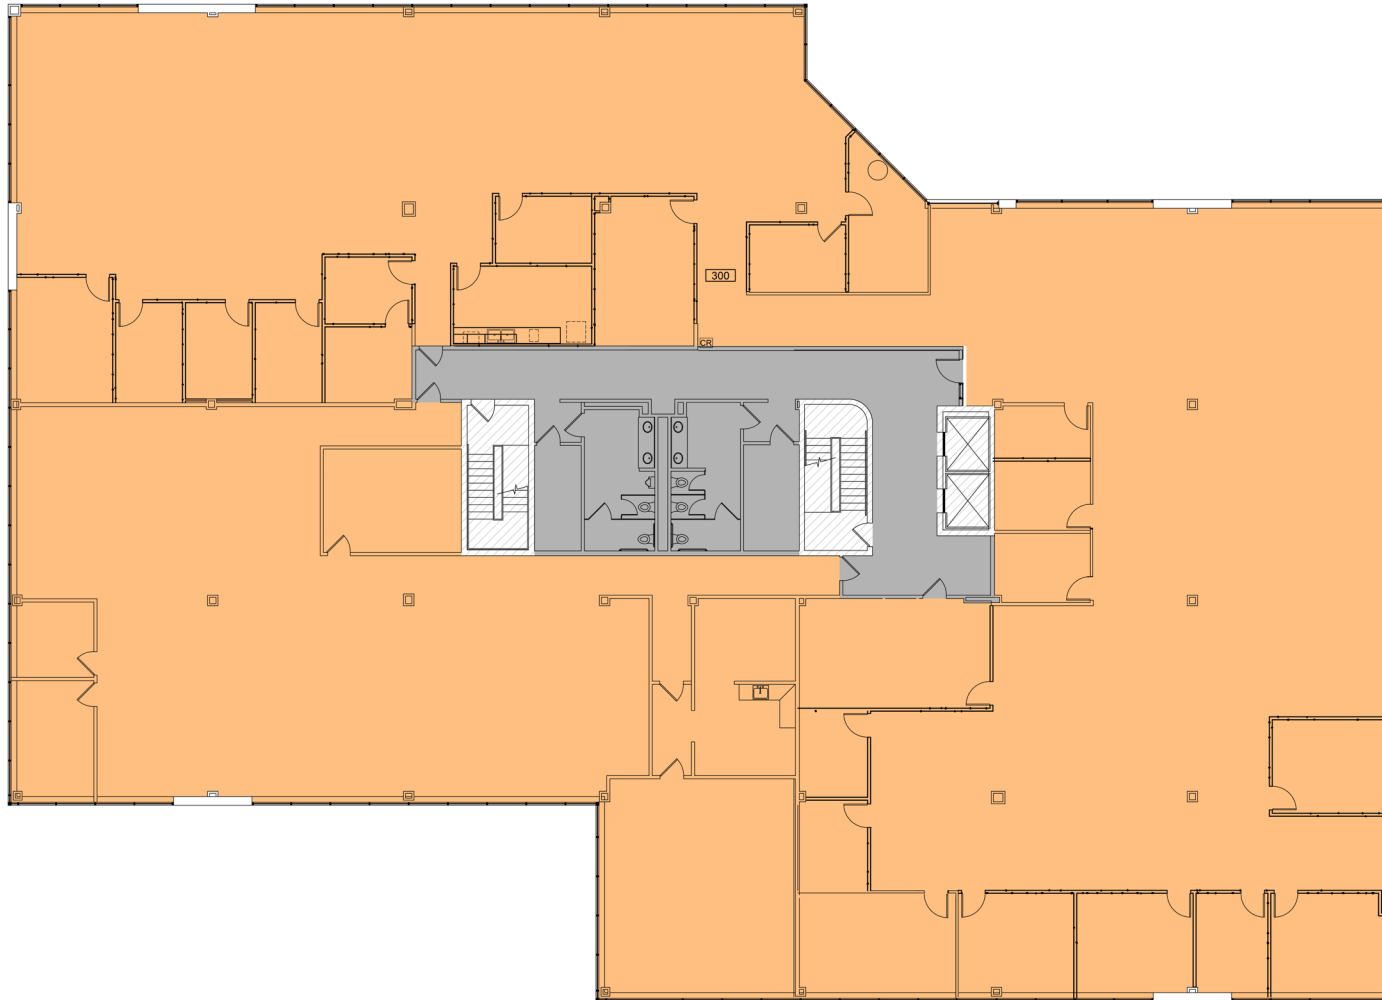

BEDFORD EXECUTIVE OFFICE PARK

TWO BEDFORD EXECUTIVE OFFICE PARK

3rd Floor - 18,500 SF (not to scale)

Floor Plan

Denis C.J. Dancoes II
Senior Director
denis.dancoes@cushwake.com

Cushman & Wakefield of New Hampshire, Inc.
900 Elm Street, Suite 1301
Manchester, NH 03101
(603) 628-2800
cushmanwakefield.com