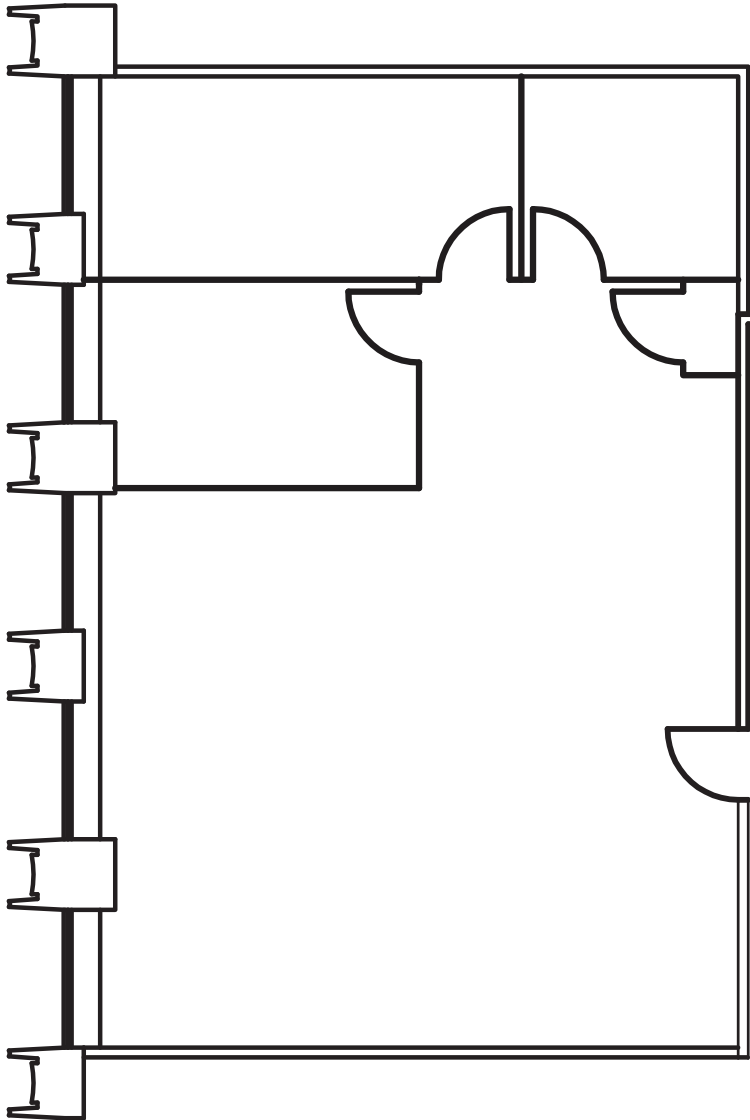

SUITE 1308

1,539 rsf | available now

44
MONTGOMERY

- 2 private offices
- Storage room
- Open area

Kelly Glass
415 322 5062
kelly.glass@avisonyoung.com
Re Lic: 01335179

Colton Hanley
415 301 3181
colton.hanley@avisonyoung.com
Re Lic: 02089768