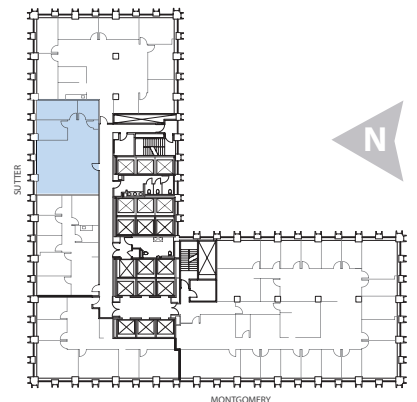

SUITE 1308

1,539 rsf | available now

44
MONTGOMERY

- 2 private offices
- Storage room
- Open area

Kelly Glass
415 322 5062
kelly.glass@avisonyoung.com
Re Lic: 01335179

Colton Hanley
415 301 3181
colton.hanley@avisonyoung.com
Re Lic: 02089768