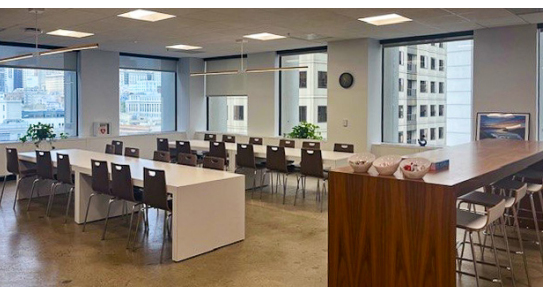

SUITE 1500

15,584 rsf | available February 15, 2026

Direct Plug and Play Opportunity (wired + furnished)

- Bright full floor with extensive windowline
- Board room
- 5 conference / meeting rooms
- 2 offices
- 8 phone rooms
- Kitchen / lounge
- Efficient open area for approx. 95 workstations on both sides of the floor