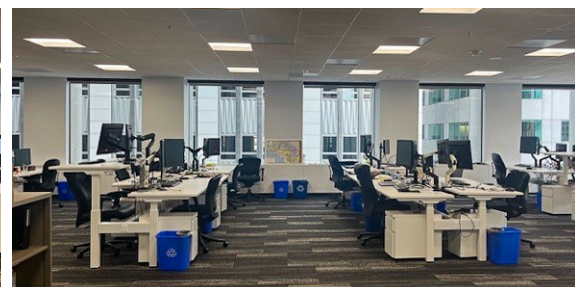

SUITE 1500

15,584 rsf | available February 15, 2026

Direct Plug and Play Opportunity (wired + furnished)

- Bright full floor with extensive windowline
- Board room
- 5 conference / meeting rooms
- 2 offices
- 8 phone rooms
- Kitchen / lounge
- Efficient open area for approx. 95 workstations on both sides of the floor