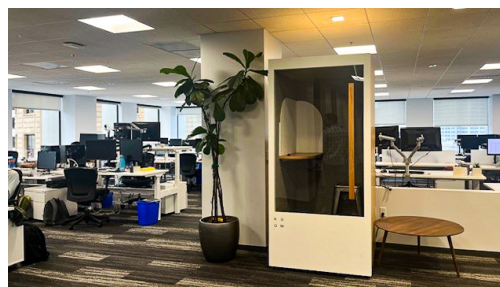

SUITE 1500

15,584 rsf | available February 15, 2026

Direct Plug and Play Opportunity (wired + furnished)

- Bright full floor with extensive windowline
- Board room
- 5 conference / meeting rooms
- 2 offices
- 8 phone rooms
- Kitchen / lounge
- Efficient open area for approx. 95 workstations on both sides of the floor