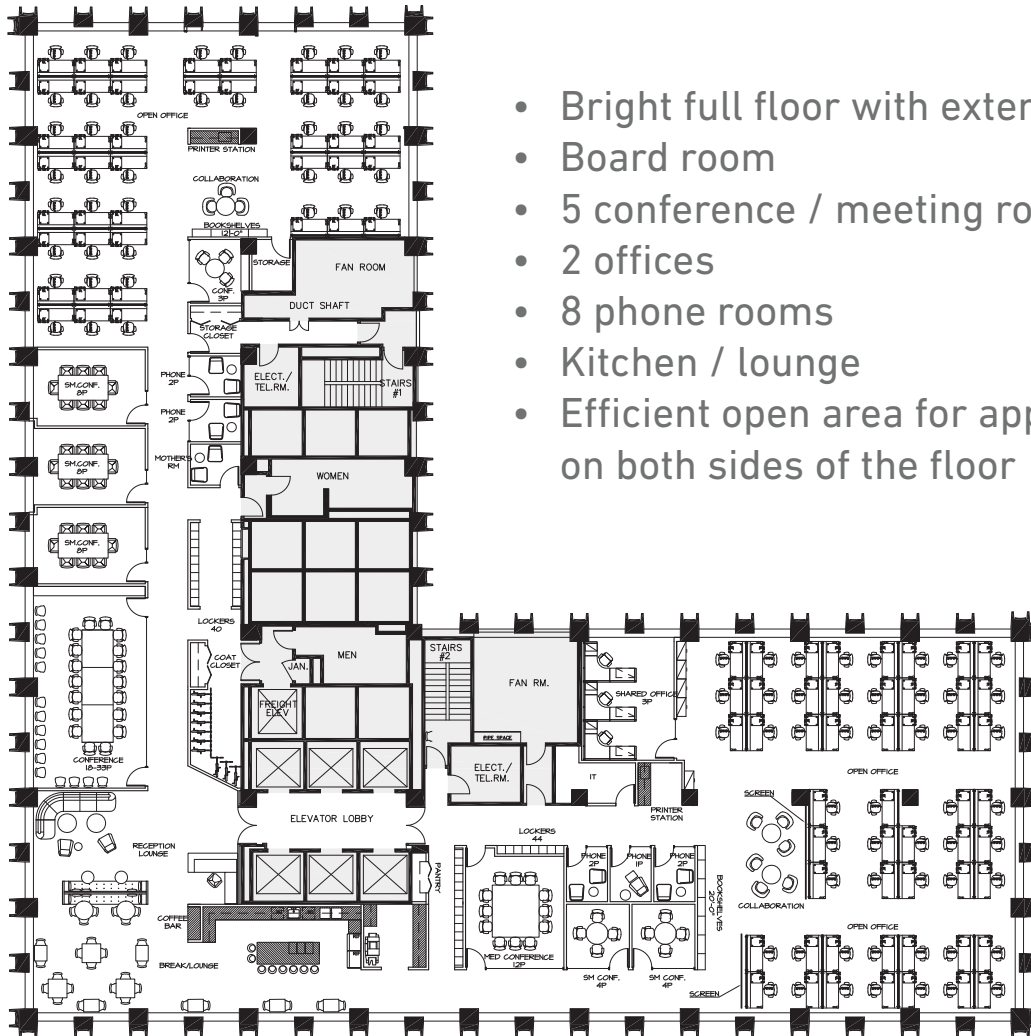

SUITE 1500

15,584 rsf | available February 15, 2026

Direct Plug and Play Opportunity (wired + furnished)

- Bright full floor with extensive windowline
- Board room
- 5 conference / meeting rooms
- 2 offices
- 8 phone rooms
- Kitchen / lounge
- Efficient open area for approx. 95 workstations on both sides of the floor