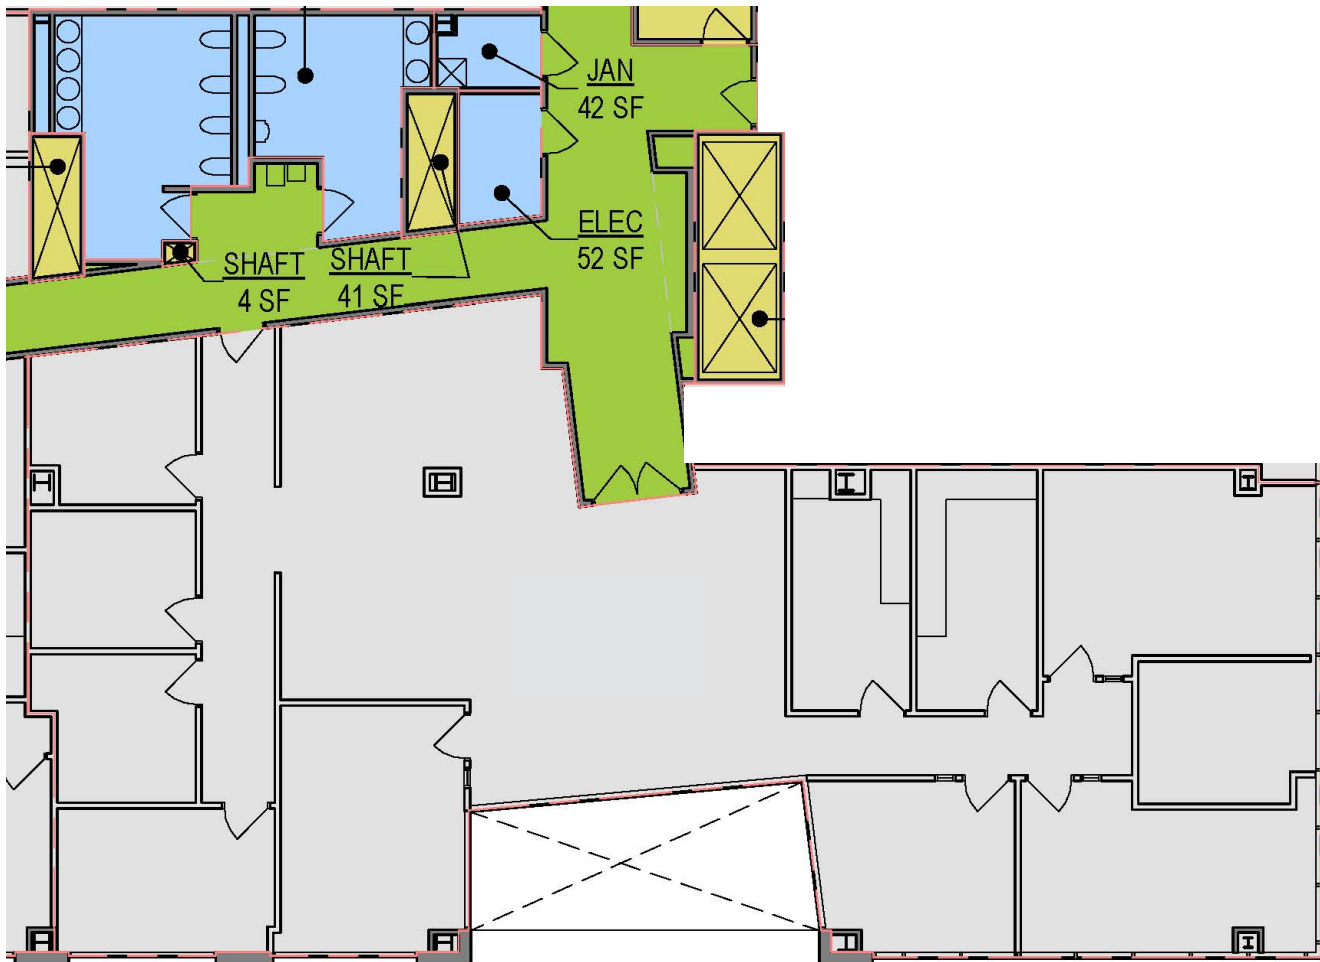

THE OFFICES @ DR. PHILLIPS

7208 W Sand Lake Road | Orlando | FL 32819

Suite 300: 3,736 SF

For more information, please contact:

Micah Strader
Managing Director
+1 407 982 8688
micah.strader@jll.com

Madison Kimbell
Vice President
+1 407 982 8580
madison.kimbell@jll.com