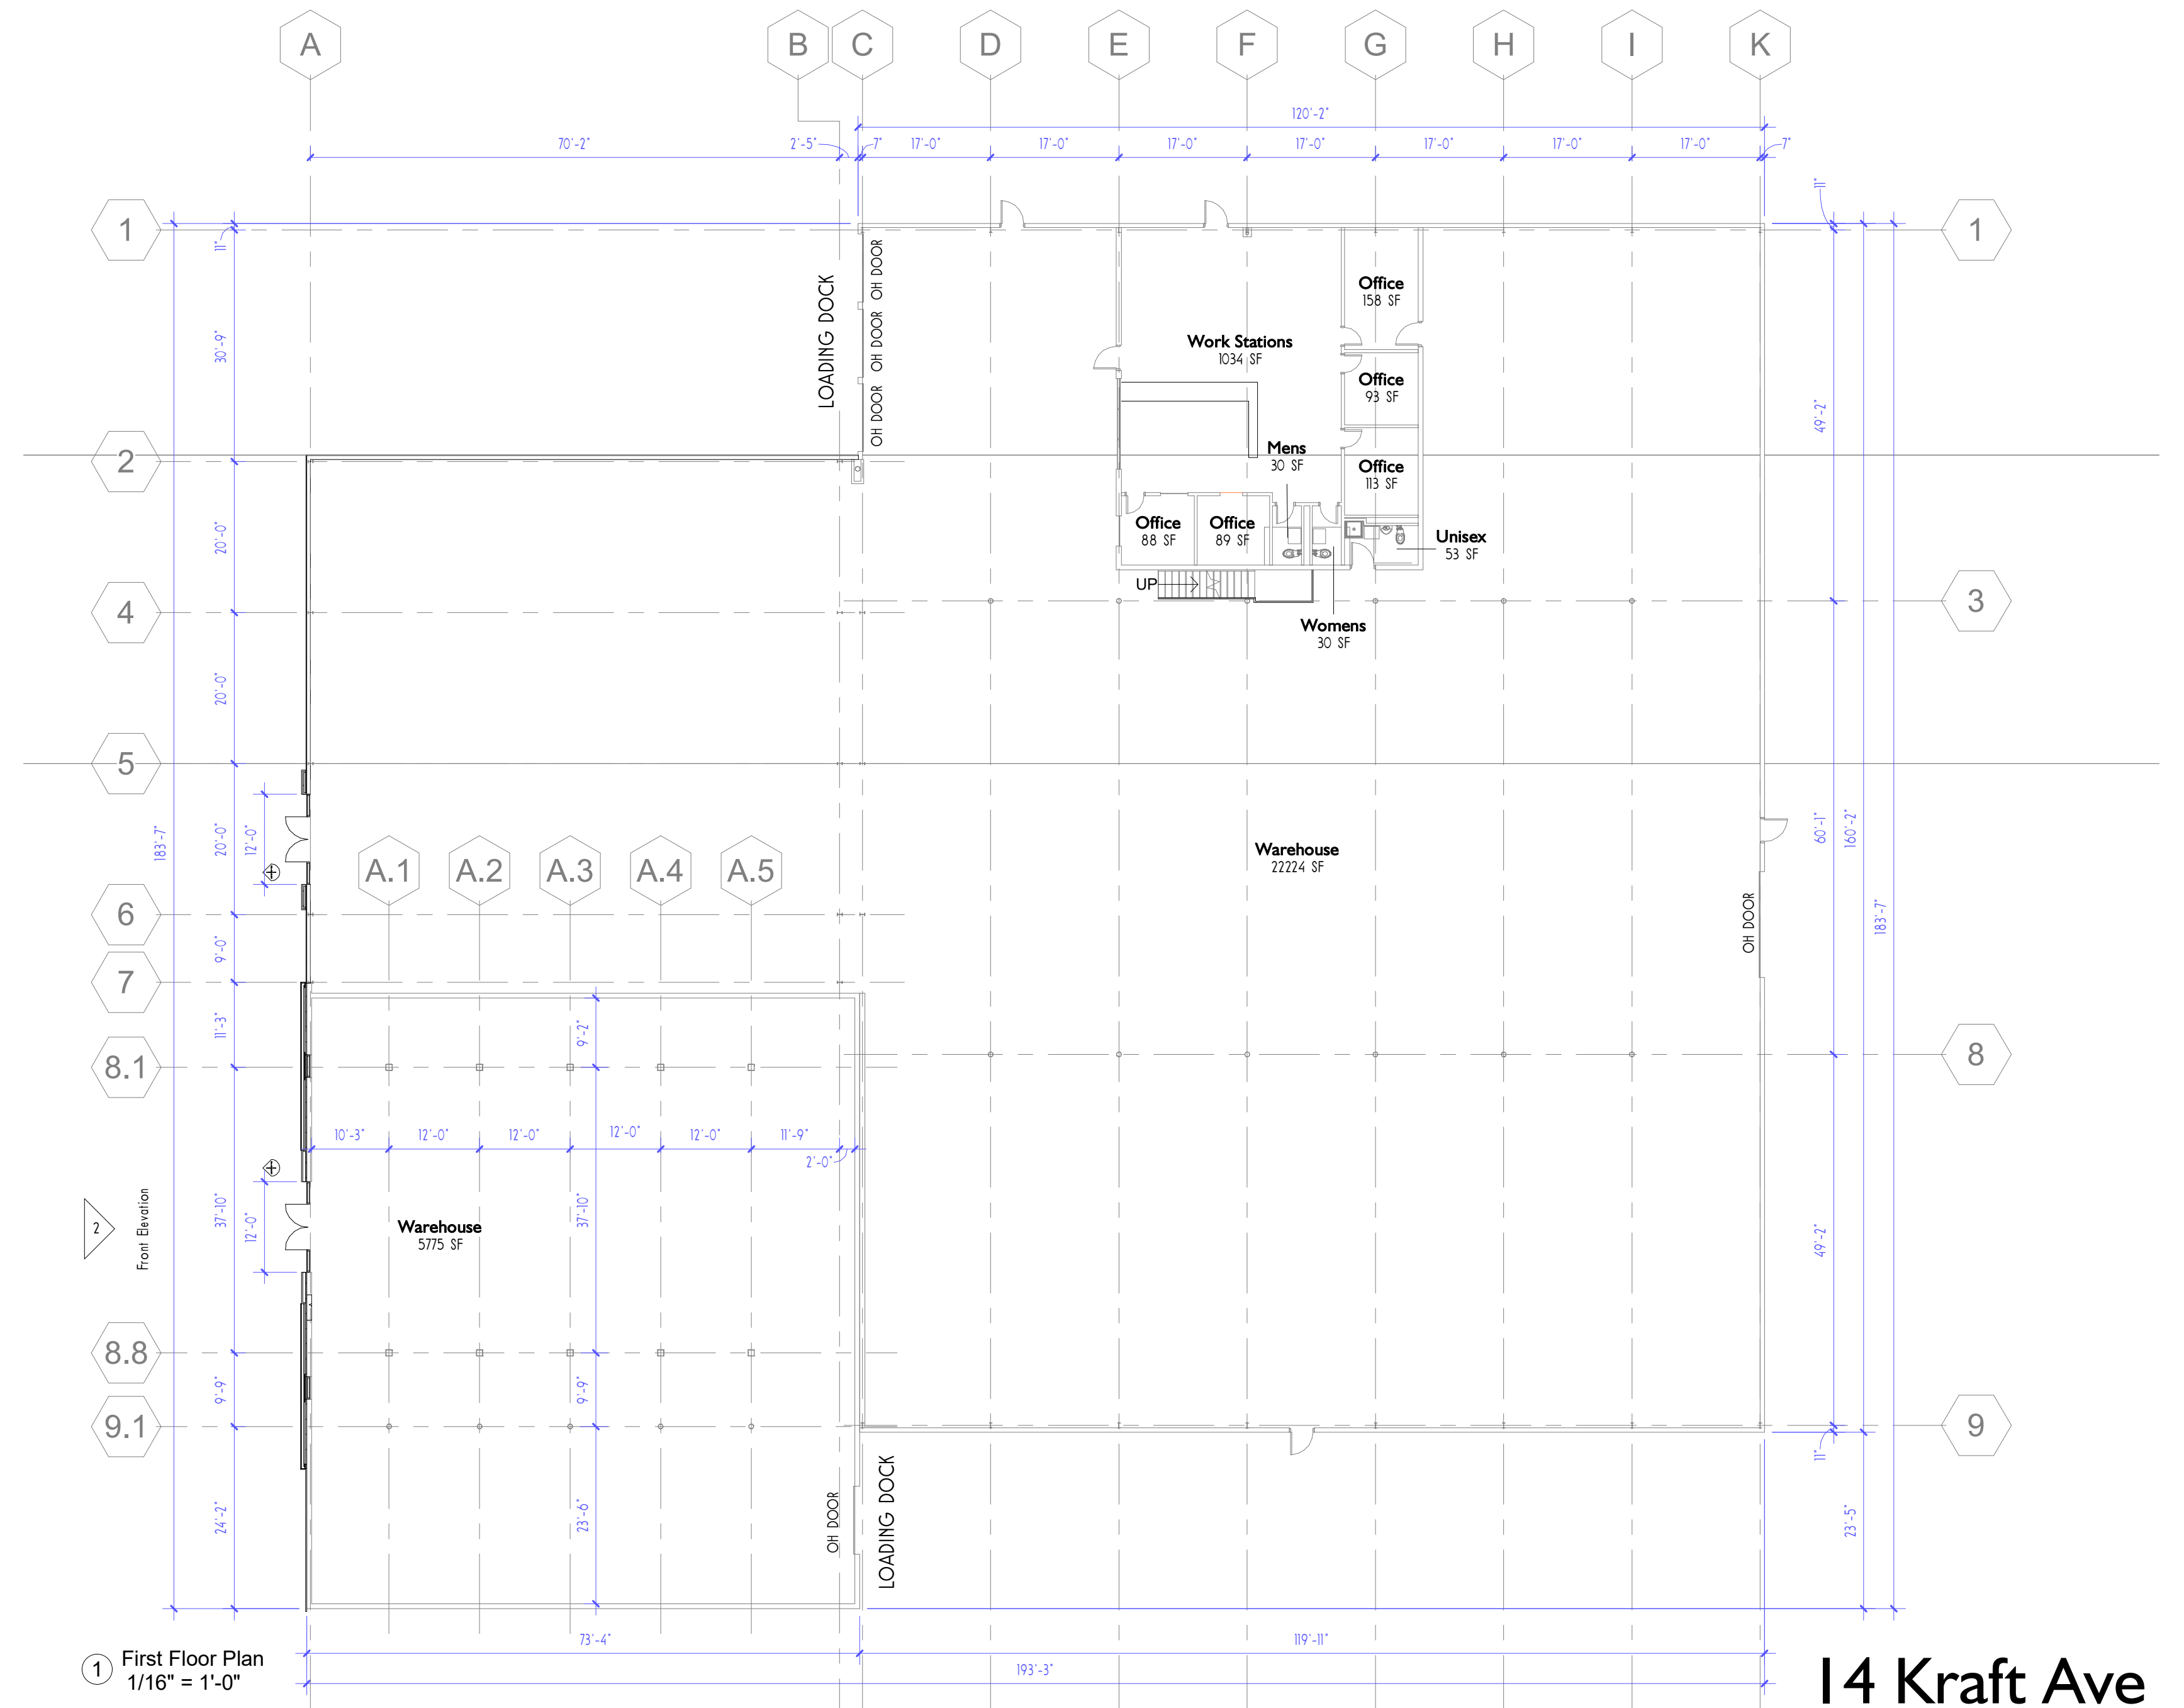

② Front Elevation
1/8" = 1'-0"

③ Front Perspective View

14 Kraft Ave