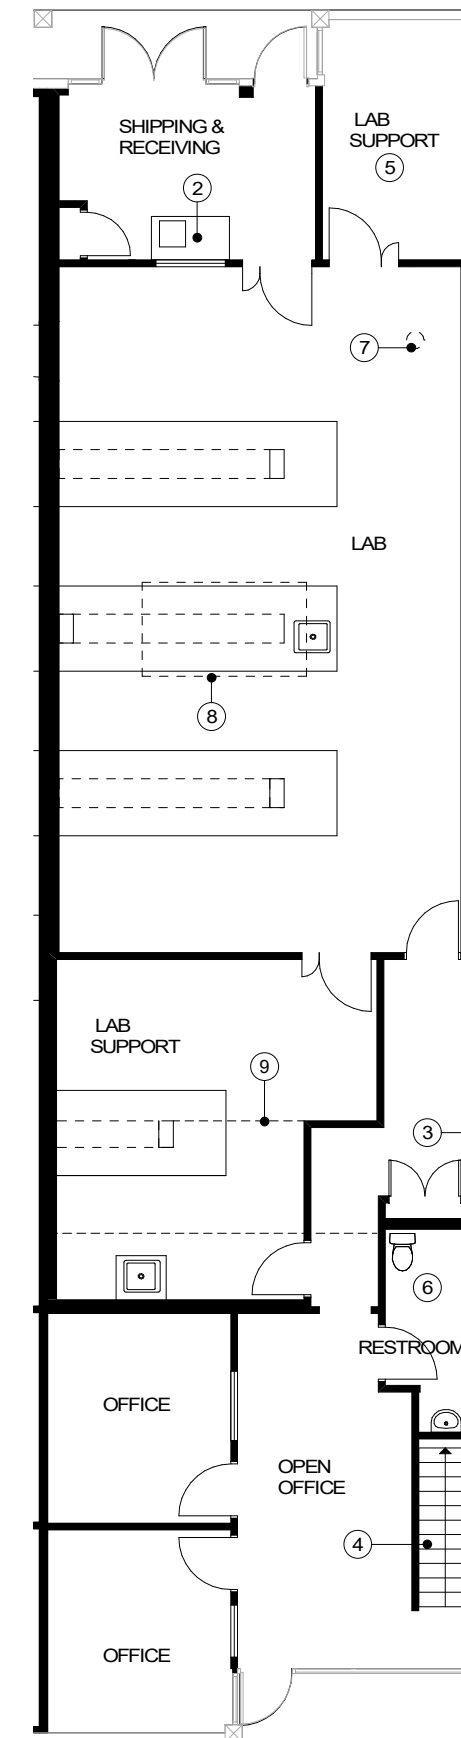

3,345 RSF

First Floor

Second Floor

* AMENITIES

THE PATIO. THE PULSE.

Everything at SOVA orbits The Patio.
Coffee to start the day. A gym to reset it.
Tacos when you've earned them. A brewery
when you really have.