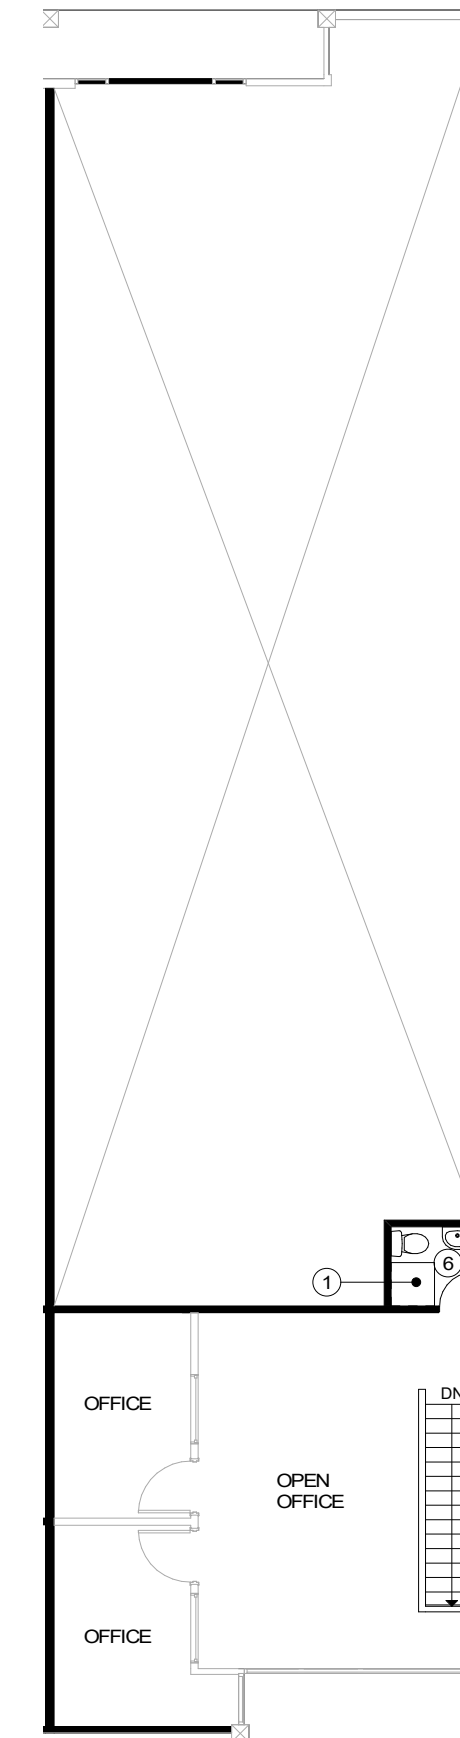

3,345 RSF

First Floor

Second Floor

* AMENITIES

THE PATIO. THE PULSE.

Everything at SOVA orbits The Patio.
Coffee to start the day. A gym to reset it.
Tacos when you've earned them. A brewery
when you really have.