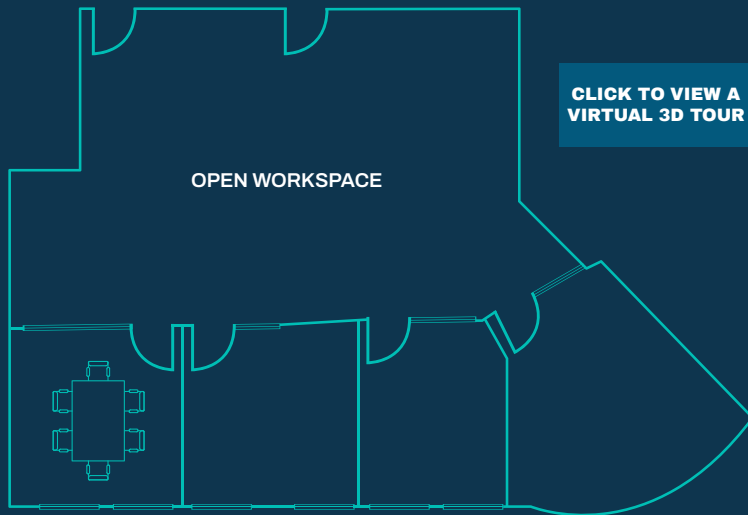

GOLDEN TRIANGLE

606 LIBERTY AVE
PITTSBURGH, PA

EXPANSIVE®
workspace

TEAM SUITE 600D

\$4199/MONTH

AVERAGE \$233/PERSON ACCOMODATES
HEADCOUNT OF UP TO 33

1236 SQUARE FEET OF PRIVATE SPACE PLUS 3000+SF OF SHARED WORKSPACE, COWORKING LOUNGE, KITCHEN, PHONE BOOTHS & MORE