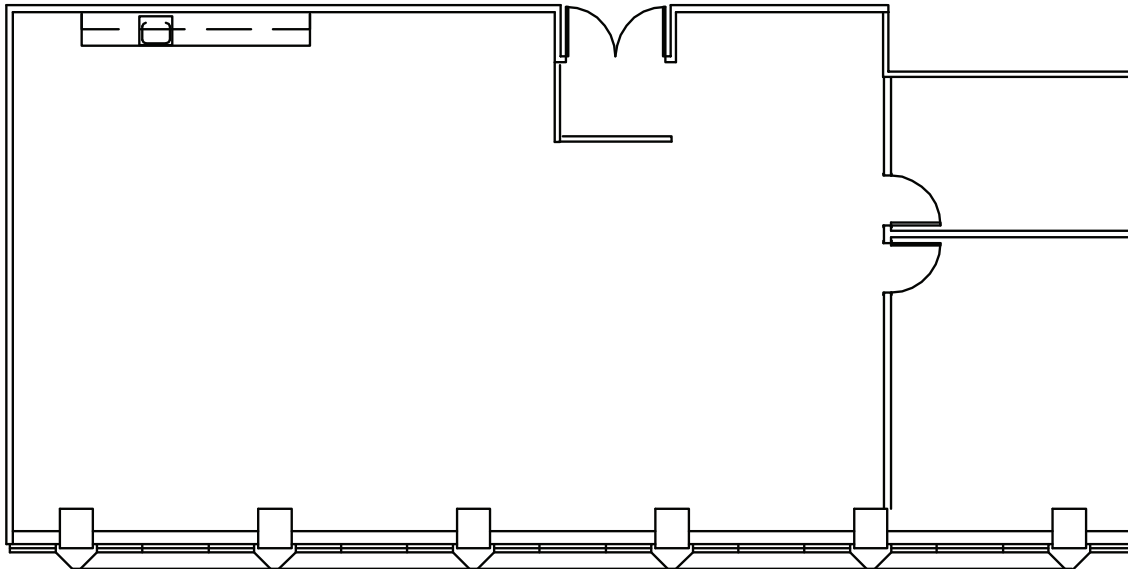

Suite 1830

2,659 RSF

- 2 conference rooms
- Open kitchen
- Bright, open suite
- Available now

601

Kelly Glass
415.322.5062
kelly.glass@avisonyoung.com
RE Lic #01335179

Colton Hanley
415.913.8699
colton.hanley@avisonyoung.com
RE Lic #02089768