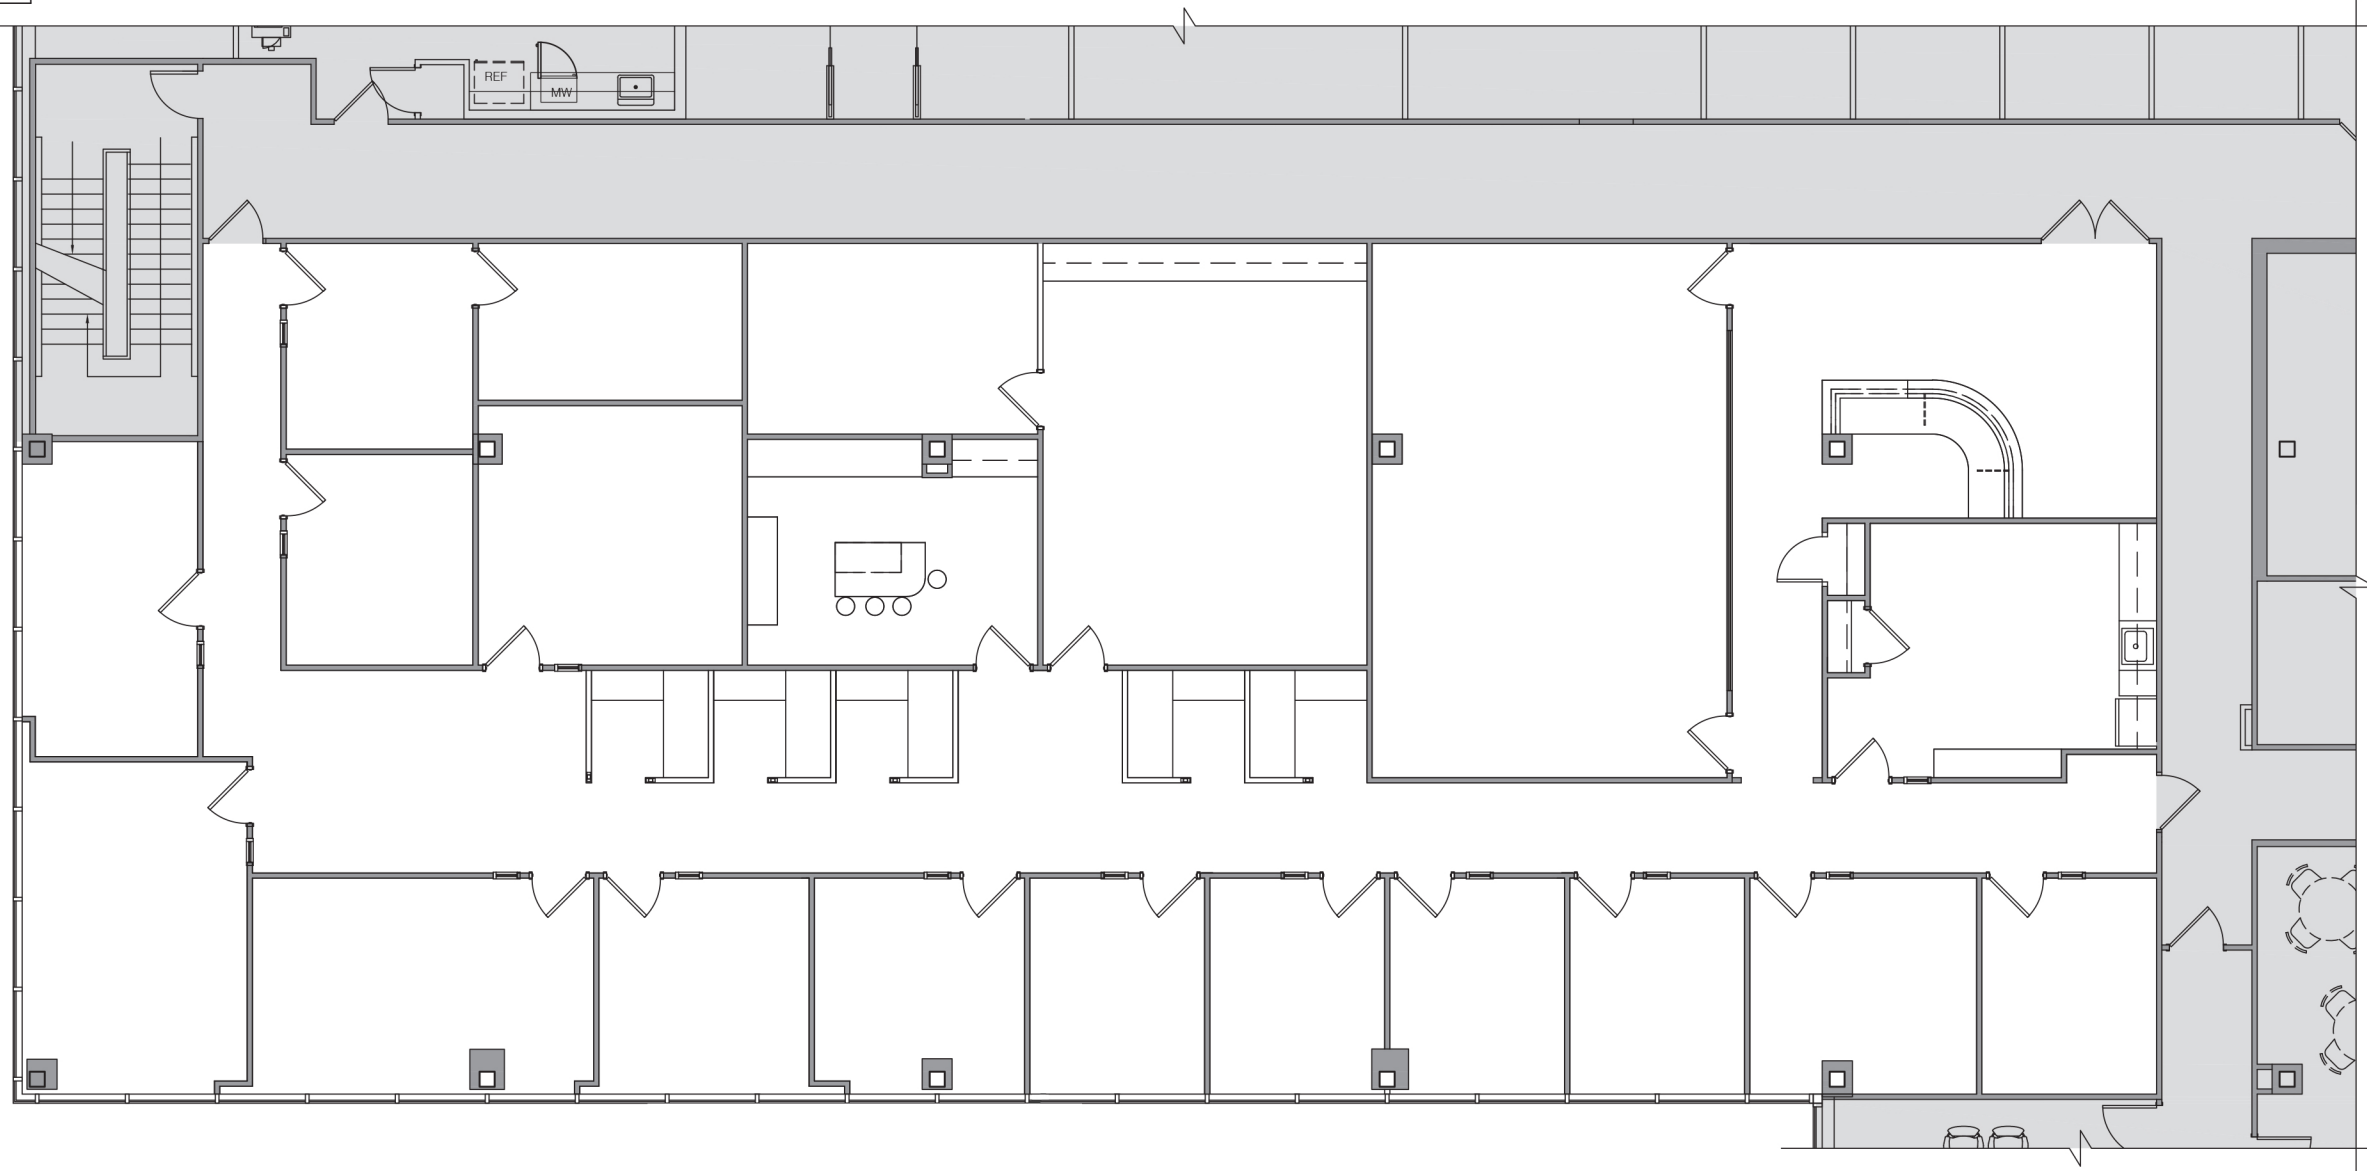

9420 KEY WEST AVENUE - LEASING EXHIBIT

9420 KEY WEST AVENUE,
ROCKVILLE, MD 20850

PROJECT NO. 20029-00
DATE 11.08.24
DRAWN BY NRC

EX-2

© 2024 - BATES ARCHITECTS LLC

KEY PLAN: SECOND FLOOR

1 LEASING EXHIBIT- SUITE B
EX-3 SCALE: 3/32"=1'-0" 6,373 RSF