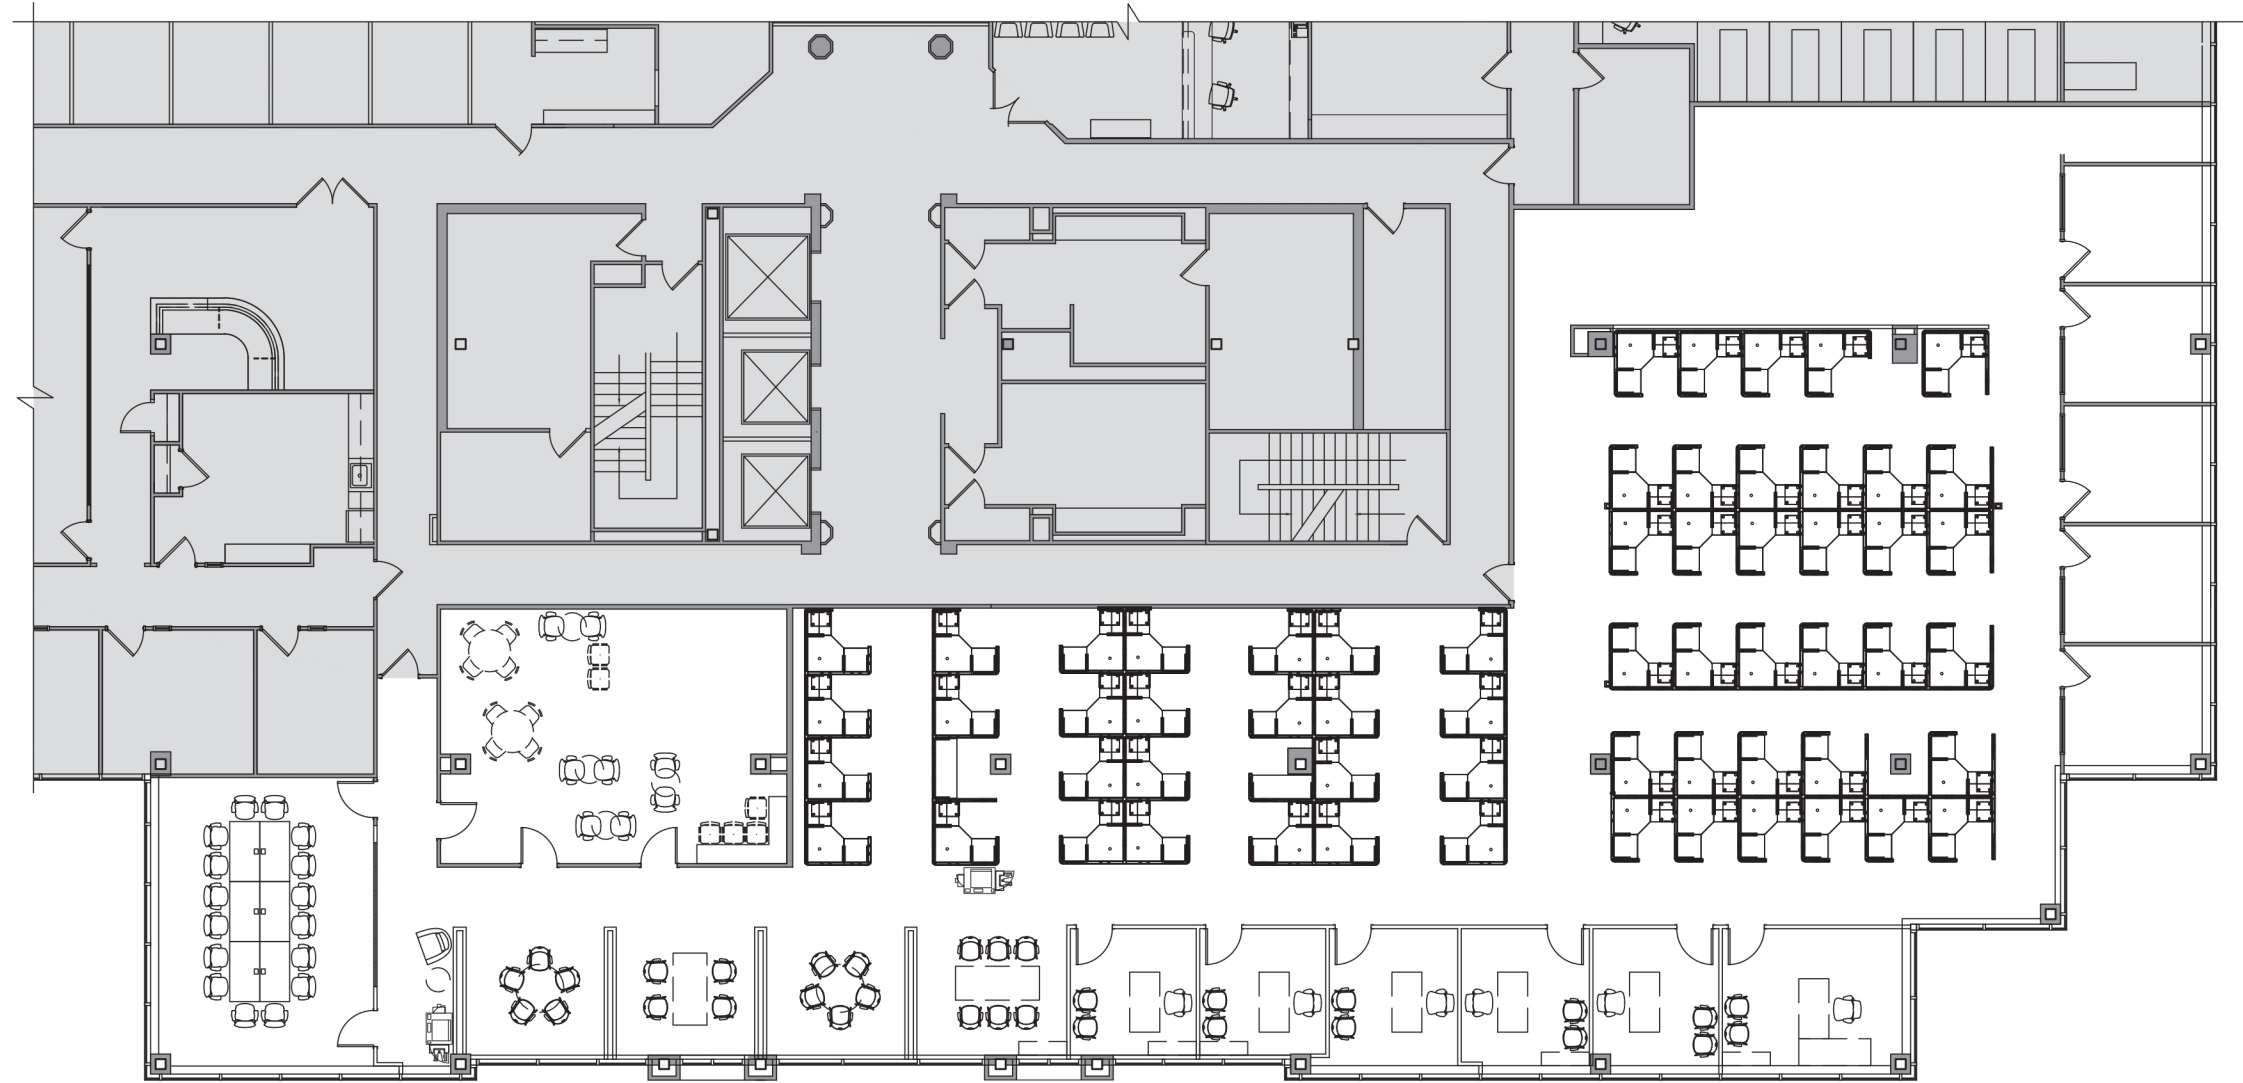

PROJECT NO. 20029-00
DATE 11.08.24
DRAWN BY NRC

EX-3

© 2024 - BATES ARCHITECTS LLC

KEY PLAN: SECOND FLOOR

1 LEASING EXHIBIT- SUITE C
EX-4 SCALE: 1/16"=1'-0" 9,450 RSF

BATES ARCHITECTS
121 NORTH COURT STREET
FREDERICK, MARYLAND 21701
TEL 301.644.0444 | FAX 301.644.0446
WEB WWW.BATESARCHITECTSPC.COM