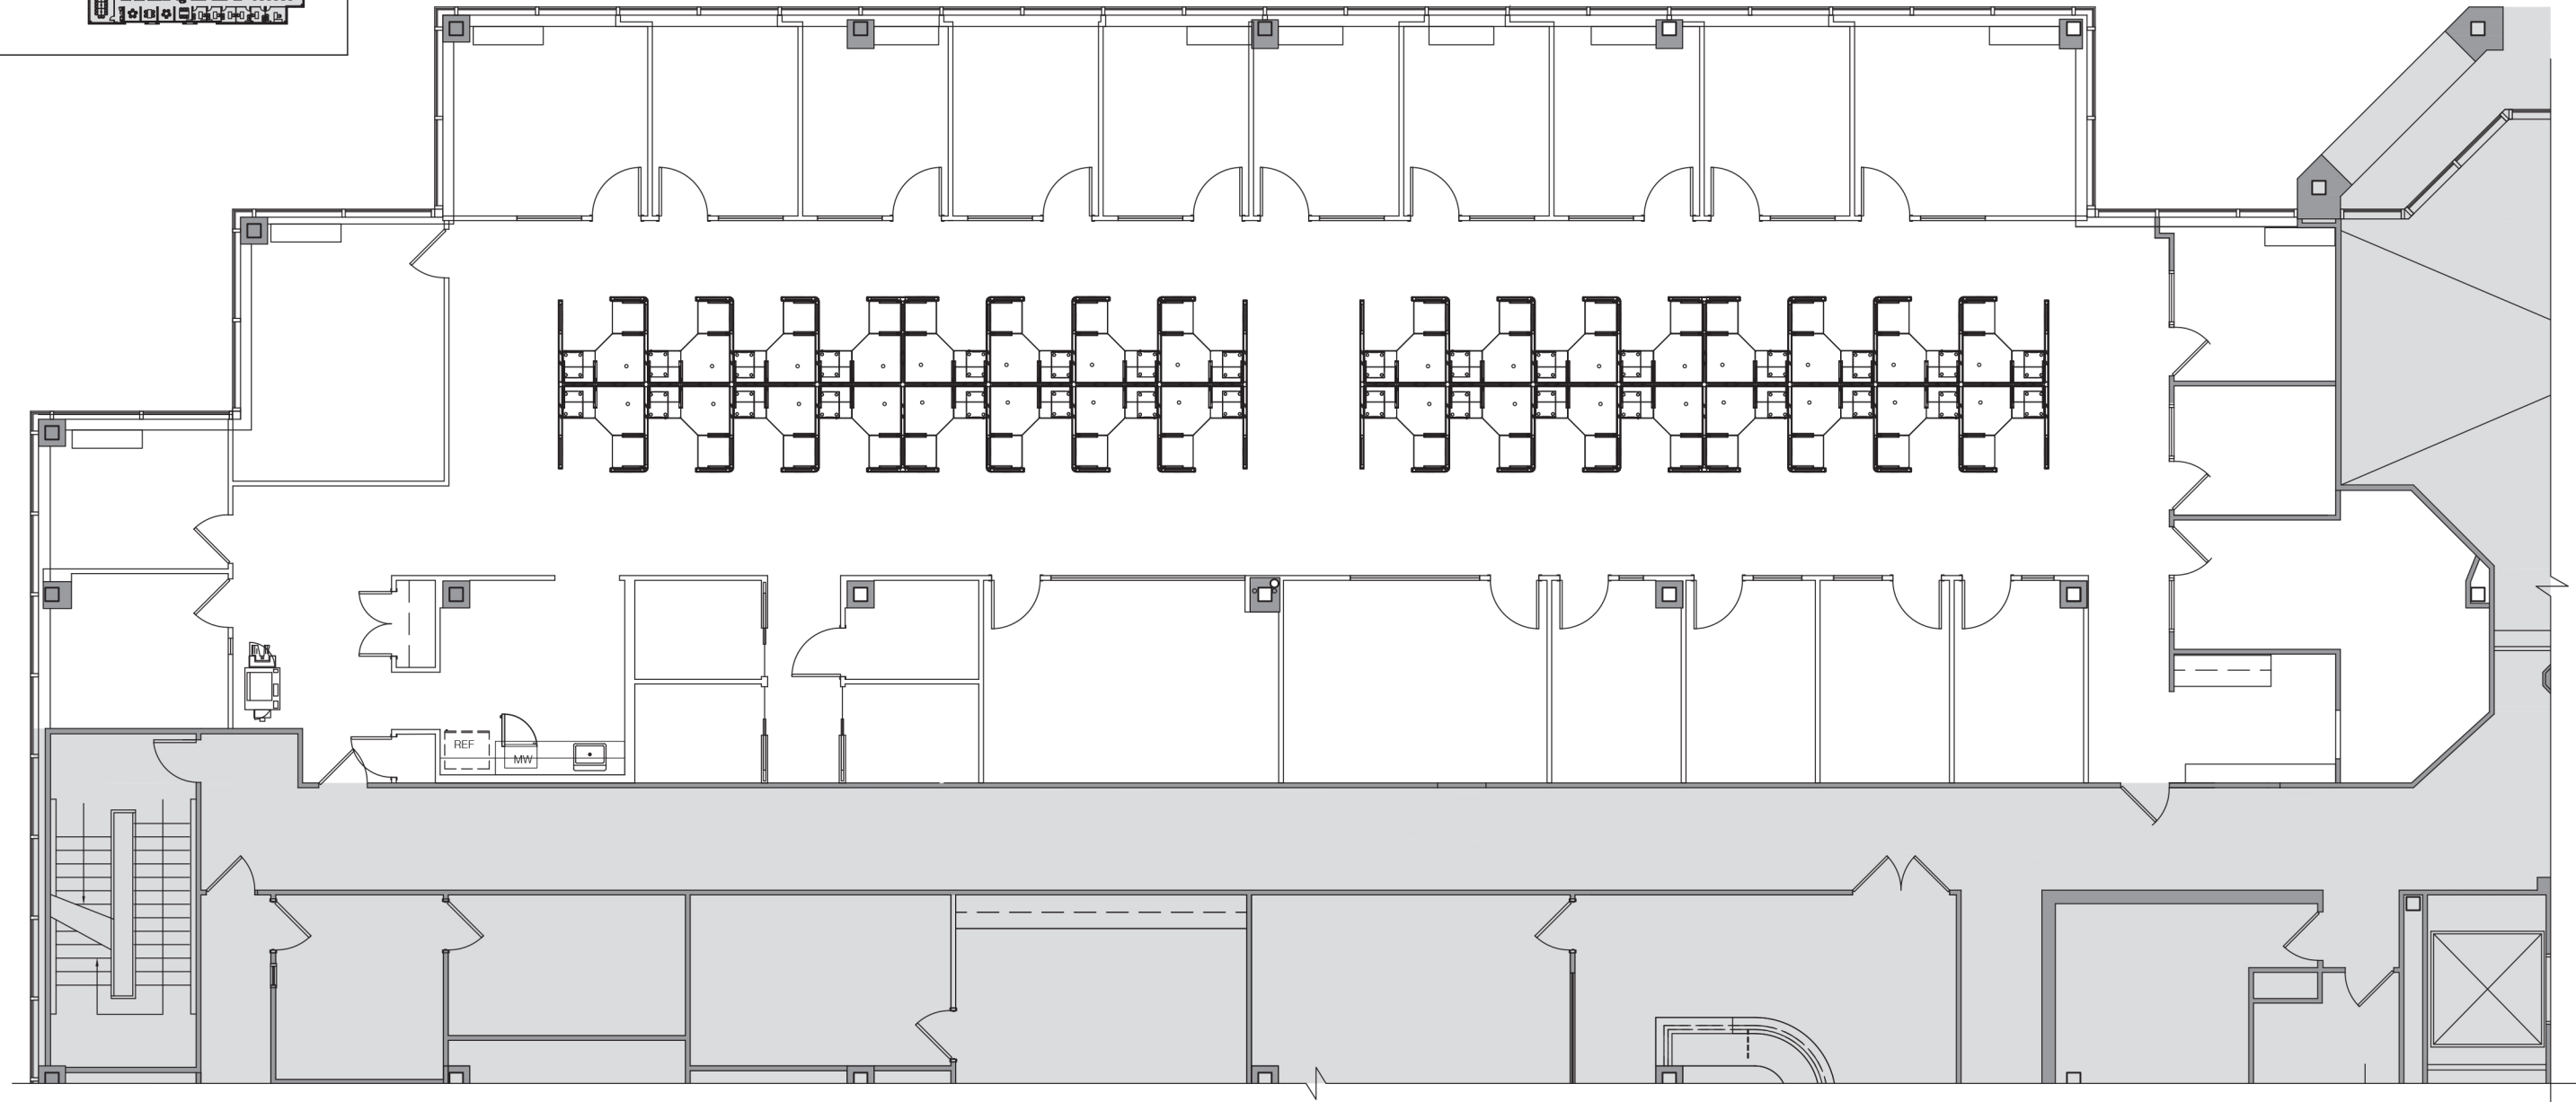

KEY PLAN: SECOND FLOOR

1 LEASING EXHIBIT- SUITE A
EX-2 SCALE: 3/32"=1'-0" 7,182 RSF

BATES ARCHITECTS
121 NORTH COURT STREET
FREDERICK, MARYLAND 21701
TEL 301.644.0444 | FAX 301.644.0446
WEB WWW.BATESARCHITECTSPC.COM

9420 KEY WEST AVENUE - LEASING EXHIBIT

9420 KEY WEST AVENUE,
ROCKVILLE, MD 20850

PROJECT NO. 20029-00
DATE 11.08.24
DRAWN BY NRC

EX-2

© 2024 - BATES ARCHITECTS LLC

KEY PLAN: SECOND FLOOR

1 LEASING EXHIBIT- SUITE B
EX-3 SCALE: 3/32"=1'-0" 6,373 RSF