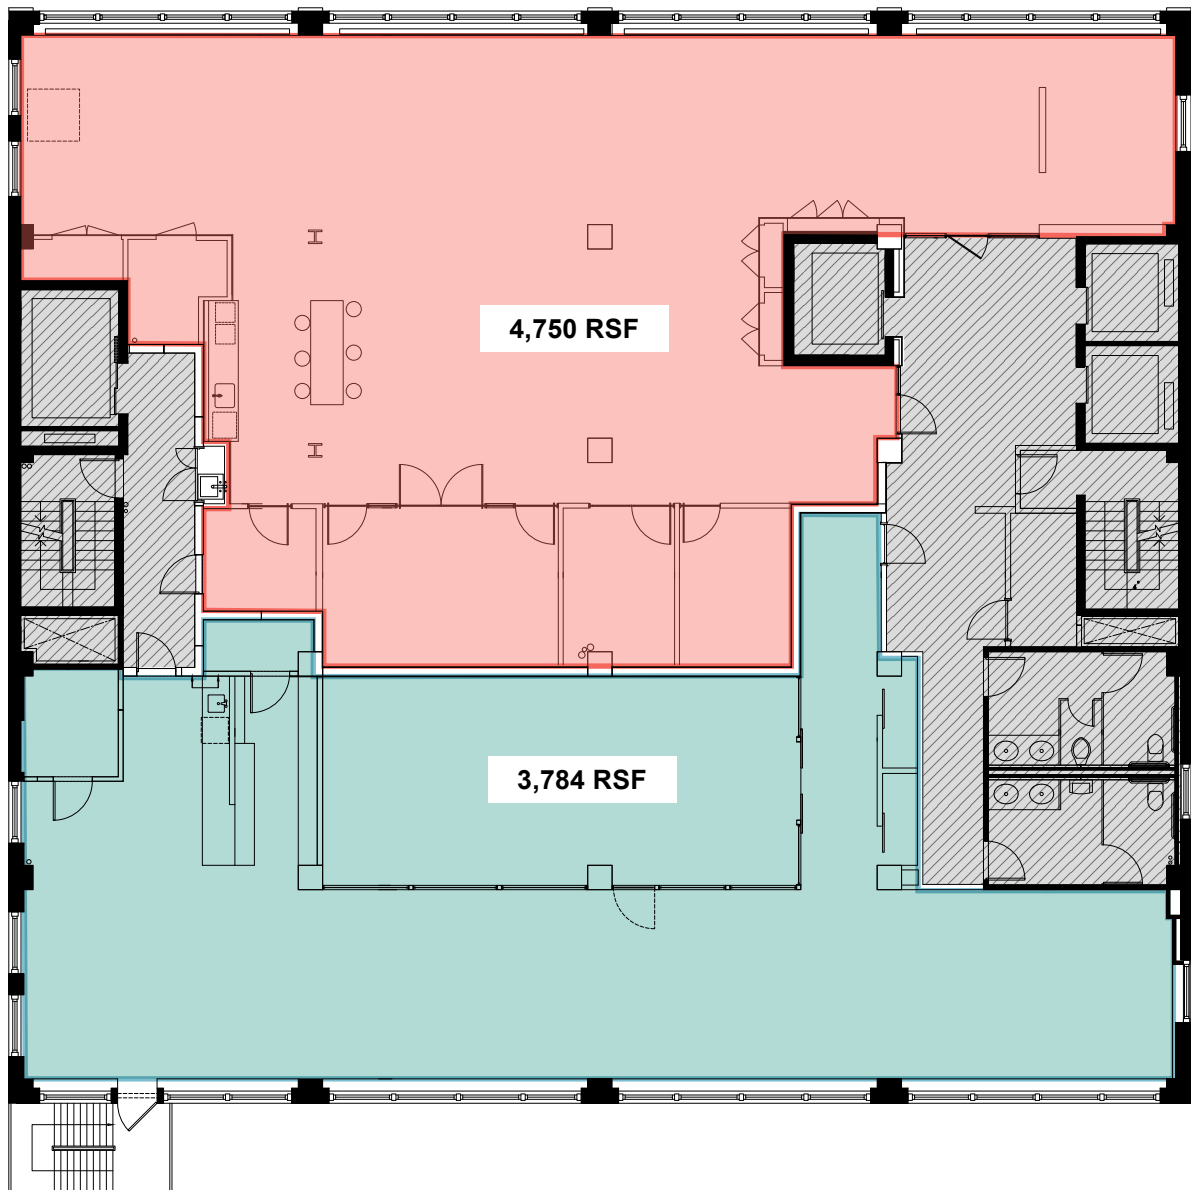

220 W 19 Street

Chelsea | NYC

Entire 12th Floor - 8,534 RSF

Suite A - 4,750 RSF

Suite B - 3,784 RSF

For more information, please contact exclusive leasing agents:

Patrick Steffens | Director | 212 729 7945 | patrick.steffens@avisonyoung.com