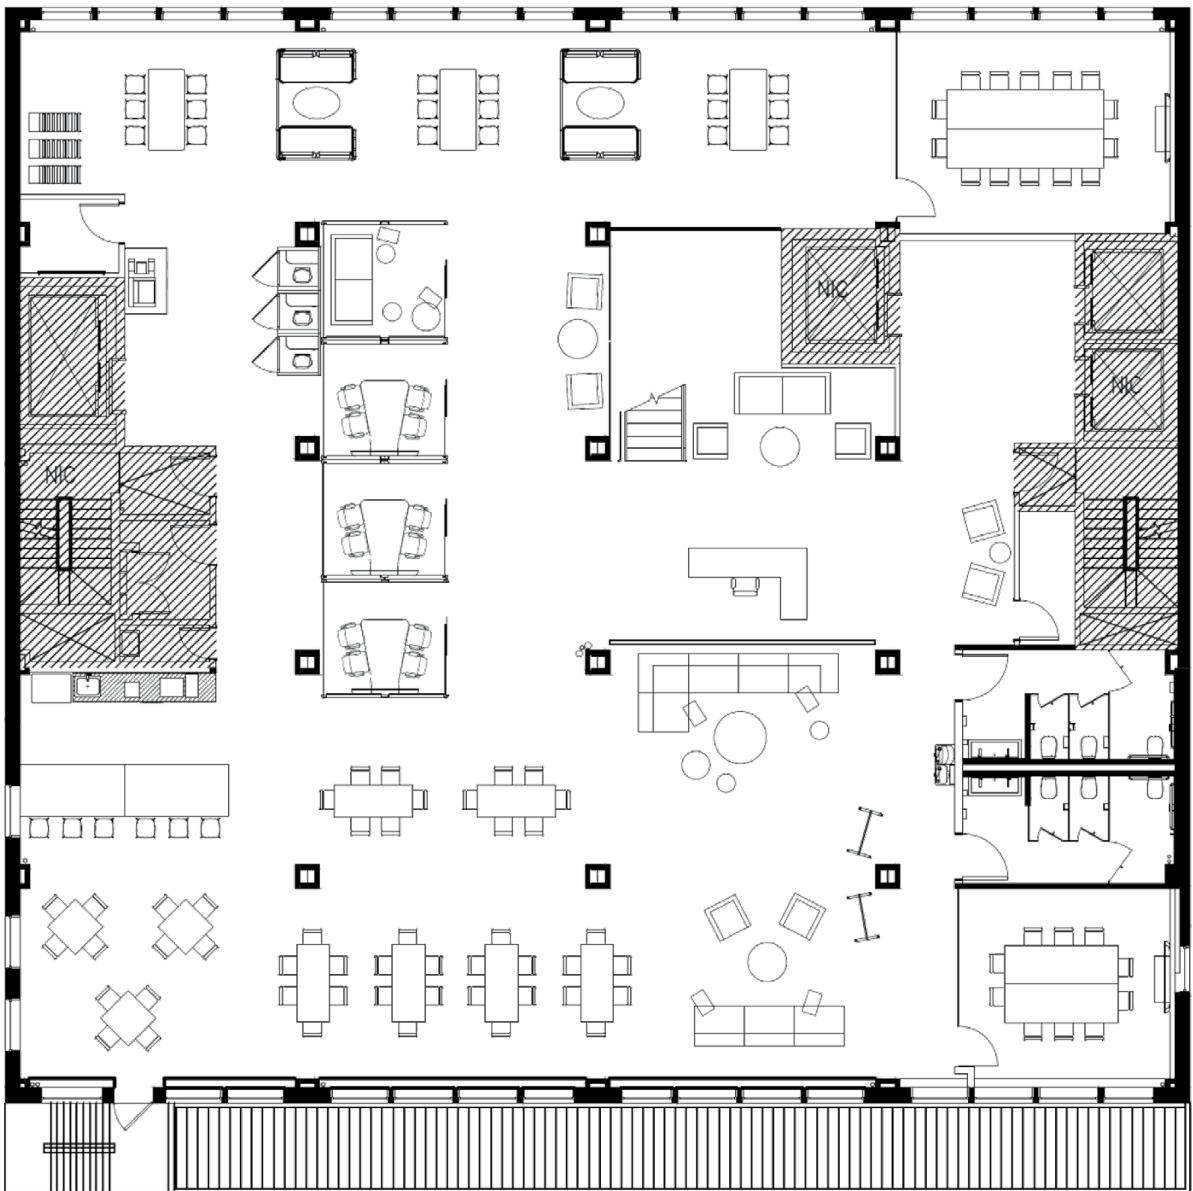

220 W 19 Street

Chelsea | NYC

Entire 3rd Floor - 9,477 RSF

For more information, please contact exclusive leasing agents:

Patrick Steffens | Director | 212 729 7945 | patrick.steffens@avisonyoung.com

Alexis Odgers | Associate | 917 877 6027 | alexis.odgers@avisonyoung.com

Joel Wechsler | Senior Director | 212 729 1906 | joel.wechsler@avisonyoung.com

Michael Gottlieb | Principal | 212 729 6809 | michael.gottlieb@avisonyoung.com

**AVISON
YOUNG**