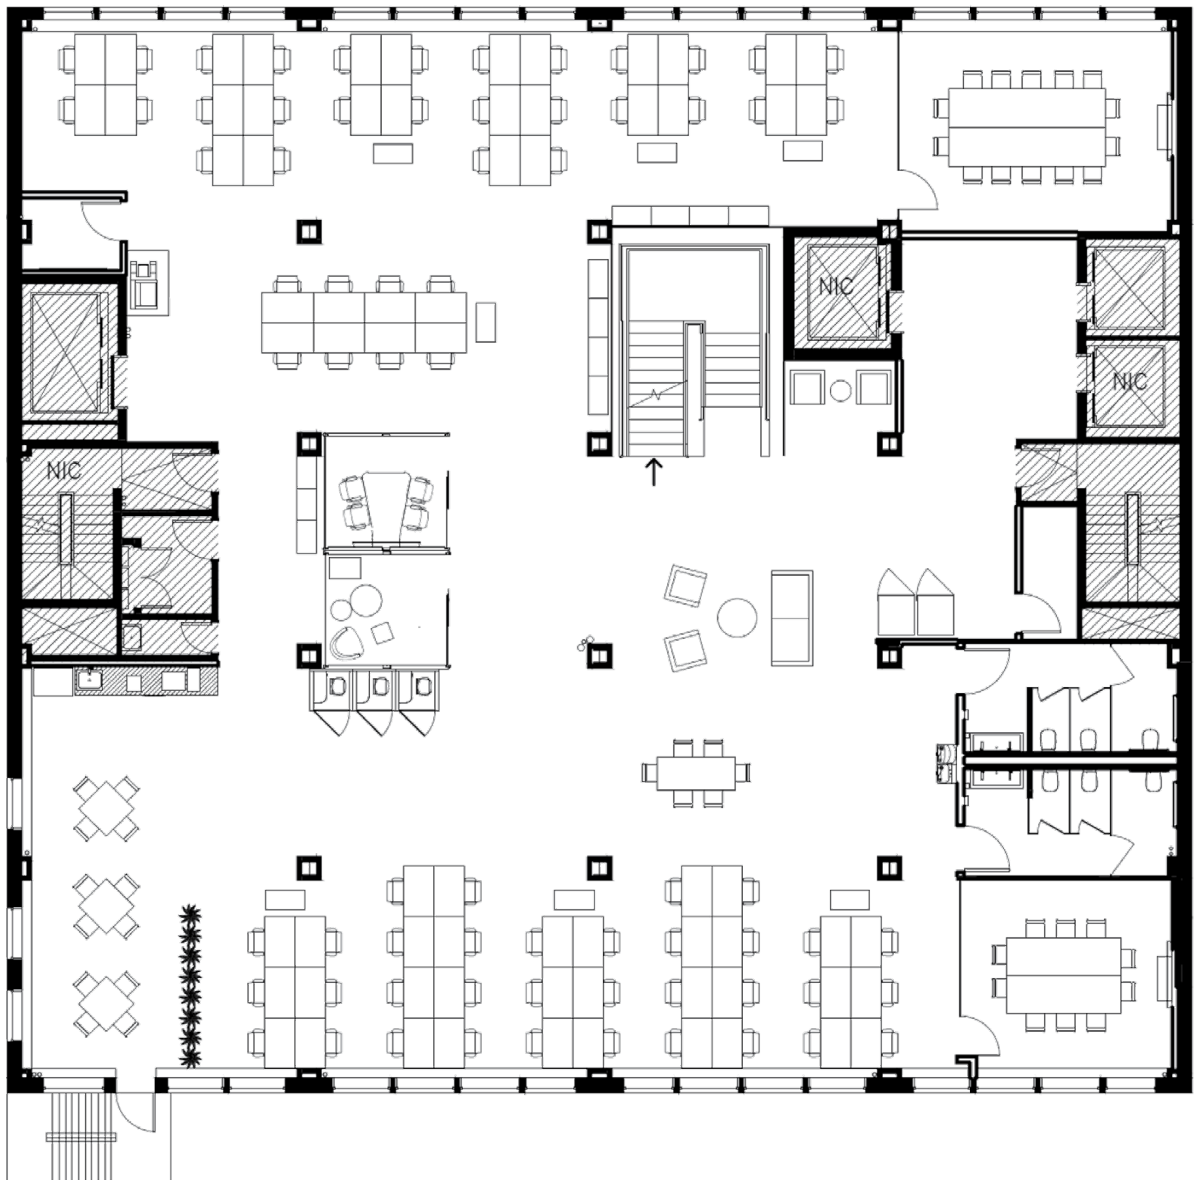

220 W 19 Street

Chelsea | NYC

Entire 4th Floor - 9,485 RSF

For more information, please contact exclusive leasing agents:

Patrick Steffens | Director | 212 729 7945 | patrick.steffens@avisonyoung.com

Alexis Odgers | Associate | 917 877 6027 | alexis.odgers@avisonyoung.com

Joel Wechsler | Senior Director | 212 729 1906 | joel.wechsler@avisonyoung.com

Michael Gottlieb | Principal | 212 729 6809 | michael.gottlieb@avisonyoung.com

**AVISON
YOUNG**