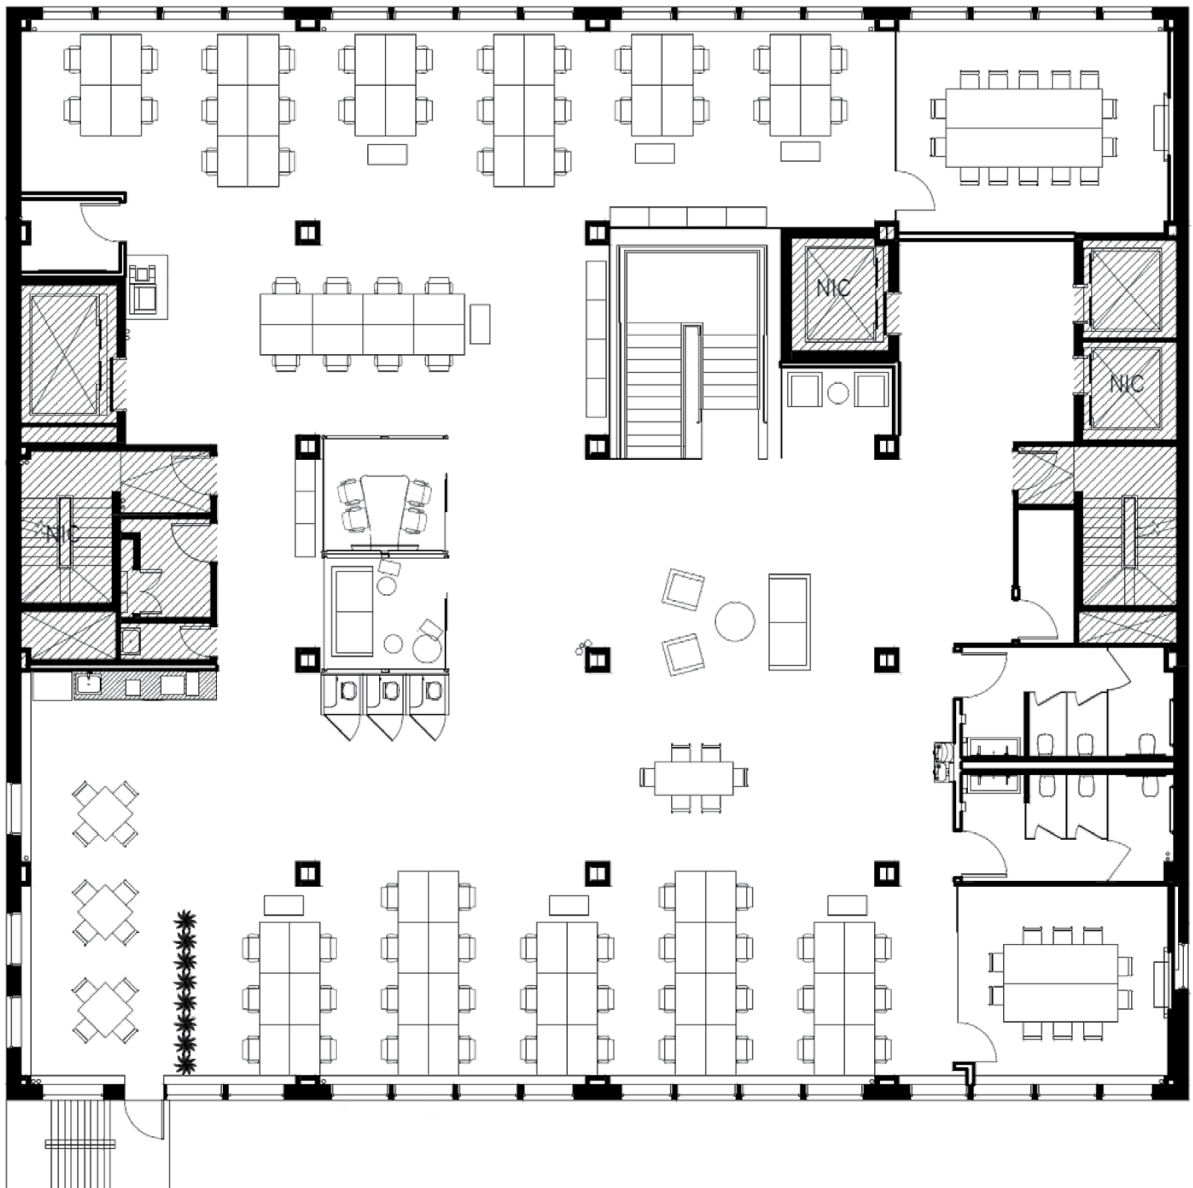

220 W 19 Street

Chelsea | NYC

Entire 5th Floor - 9,440 RSF

For more information, please contact exclusive leasing agents:

- **Patrick Steffens** | Director | 212 729 7945 | patrick.steffens@avisonyoung.com
- **Alexis Odgers** | Associate | 917 877 6027 | alexis.odgers@avisonyoung.com
- **Joel Wechsler** | Senior Director | 212 729 1906 | joel.wechsler@avisonyoung.com
- **Michael Gottlieb** | Principal | 212 729 6809 | michael.gottlieb@avisonyoung.com