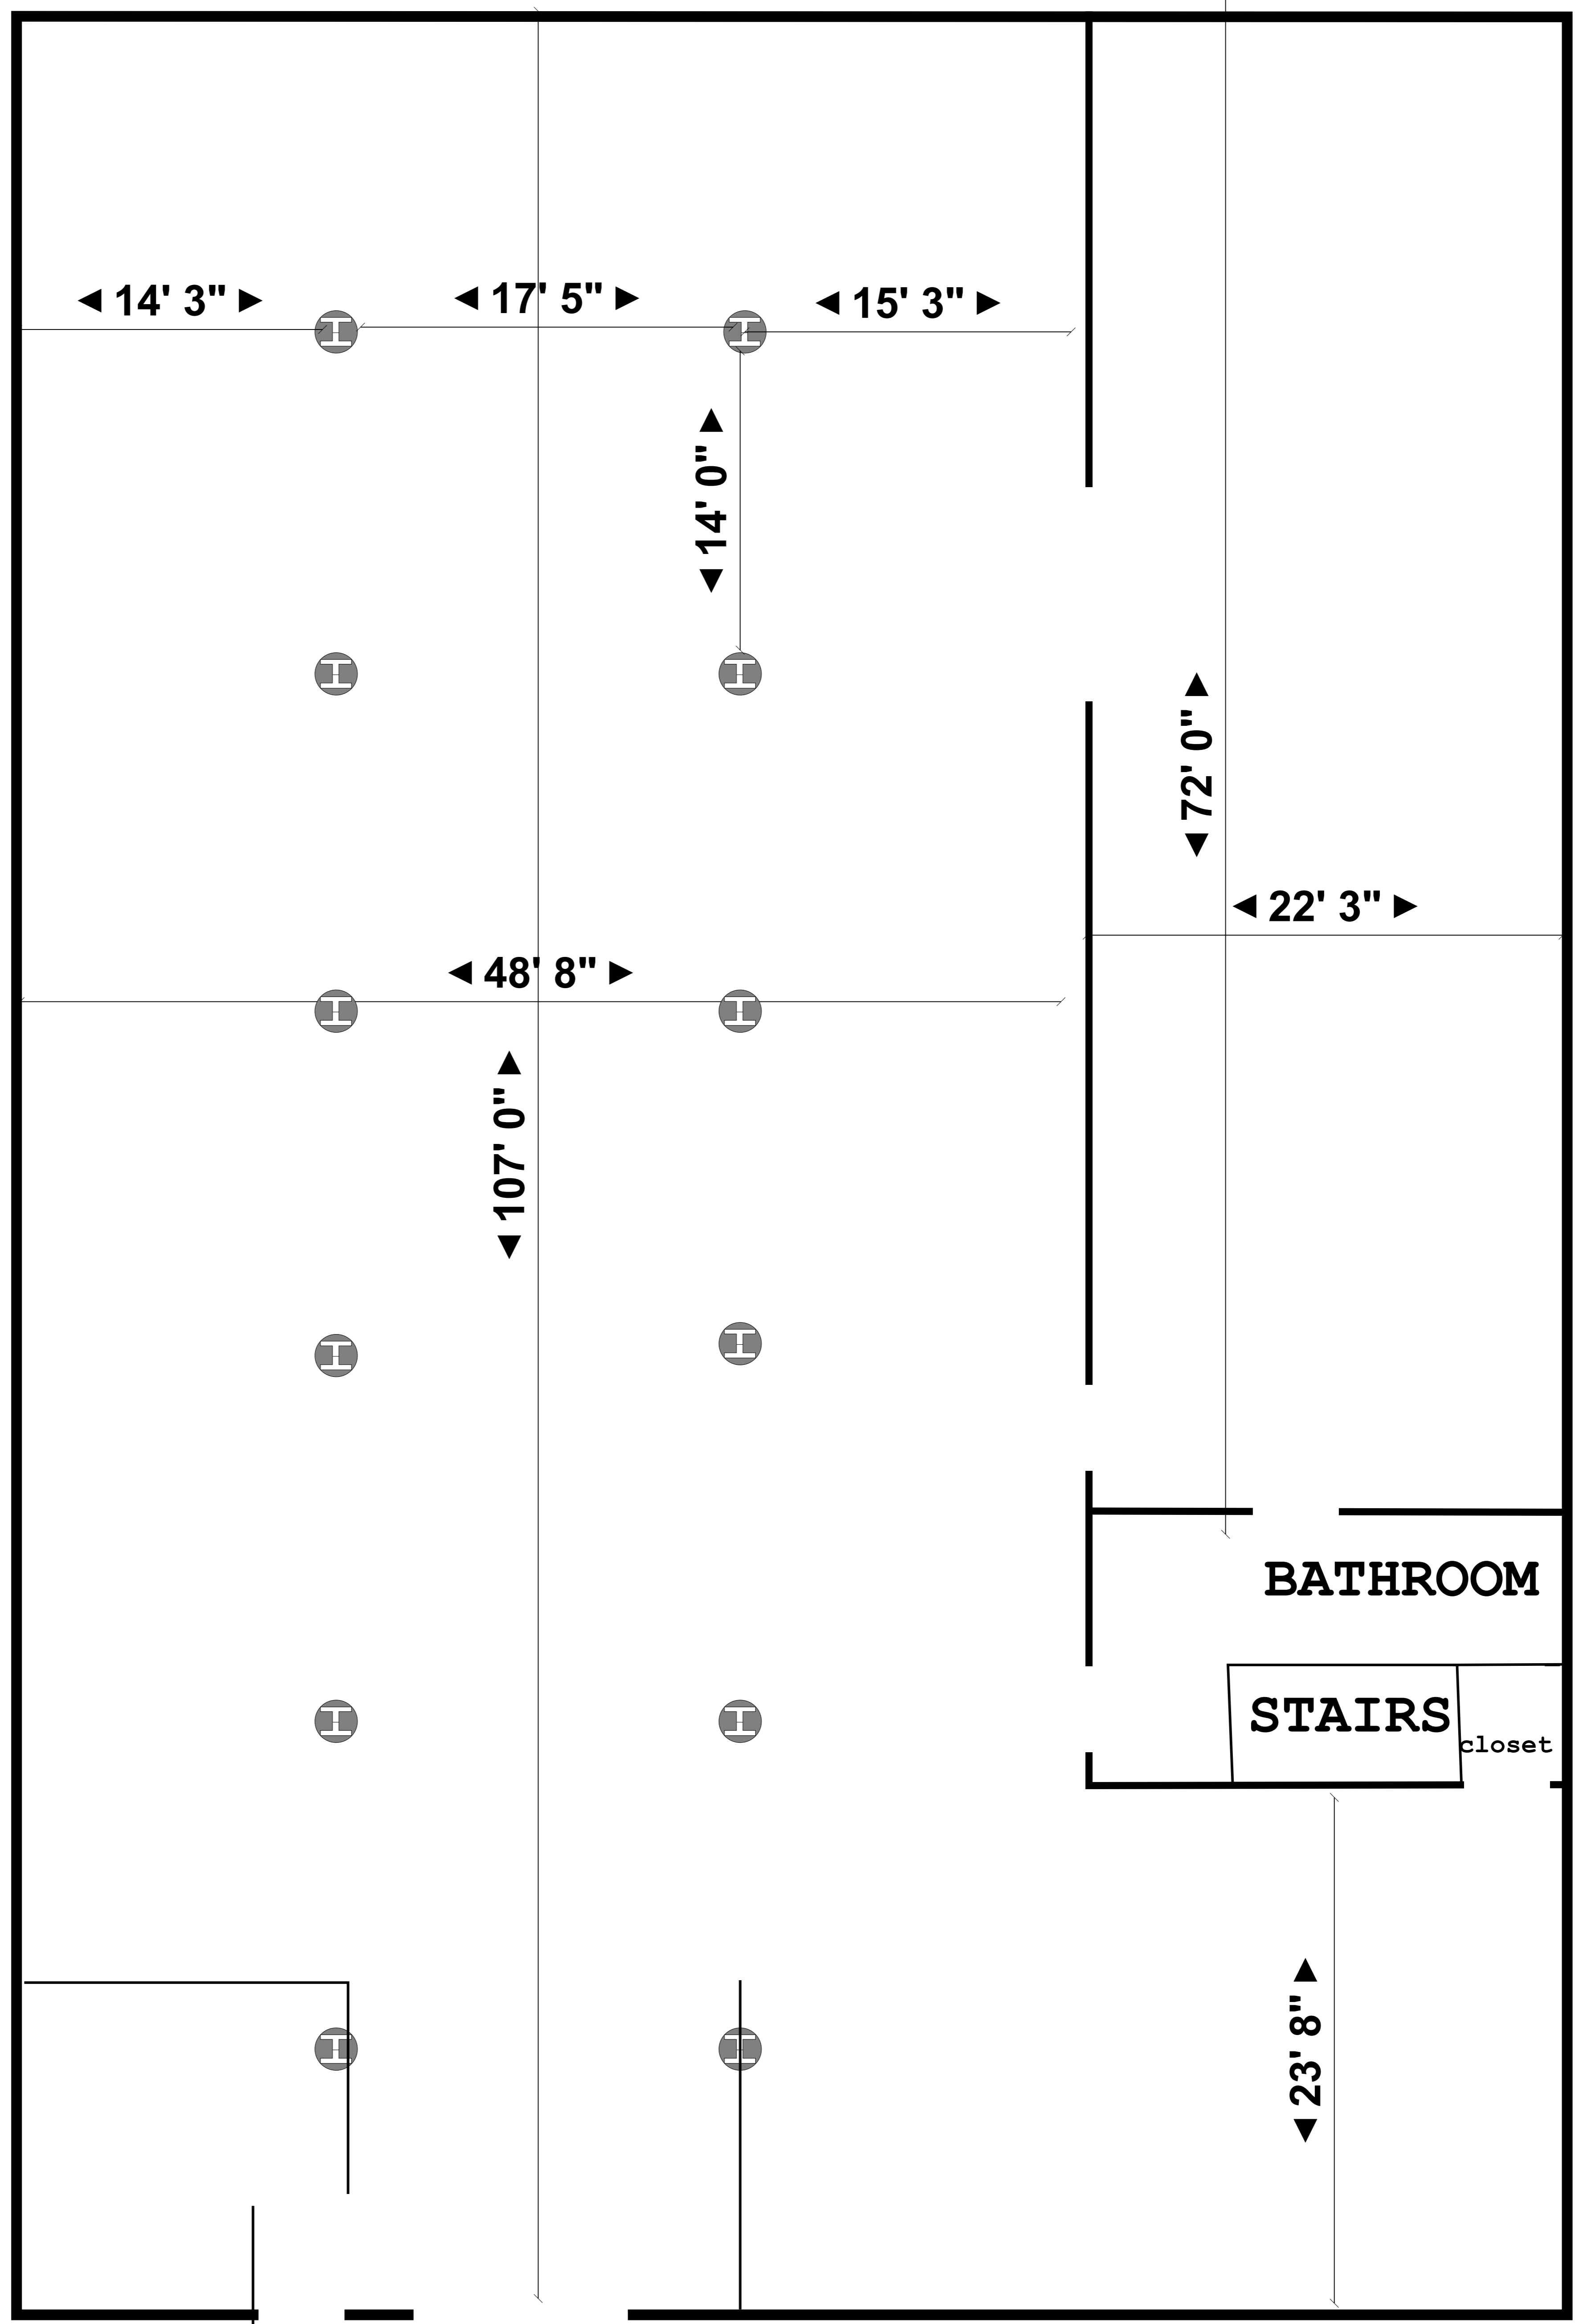

# UPPER FLOOR

11' CEILING HEIGHT TO RAFTERS MORE SPACE ABOVE

# MIDDLE FLOOR

10' CEILING HEIGHT

# LOWER FLOOR

10' 8" CEILING HEIGHT