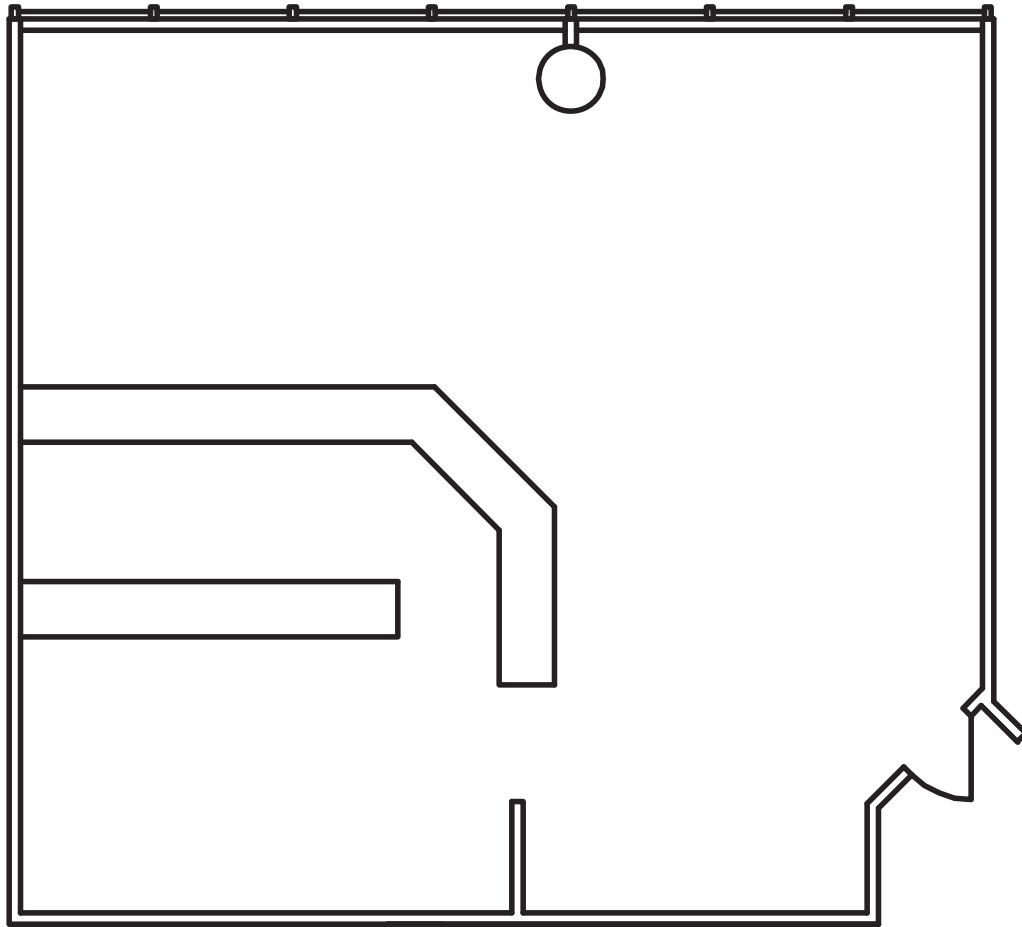

BRIDGEPORT CENTER

5201 West Kennedy Boulevard
Tampa, FL 33609

Suite Sheet

Suite 130 - 1,338 SF

Contact Us

Barry Hanerfeld

Senior Vice President
+1 813 334 7561
barry.hanerfeld@cbre.com

CBRE, Inc. | Licensed Real Estate Broker