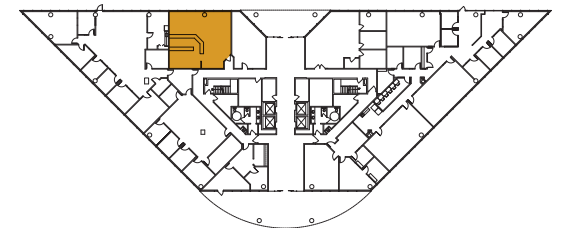

BRIDGEPORT CENTER

5201 West Kennedy Boulevard
Tampa, FL 33609

Suite Sheet

Suite 130 - 1,338 SF

Contact Us

Barry Hanerfeld

Senior Vice President
+1 813 334 7561
barry.hanerfeld@cbre.com

CBRE, Inc. | Licensed Real Estate Broker