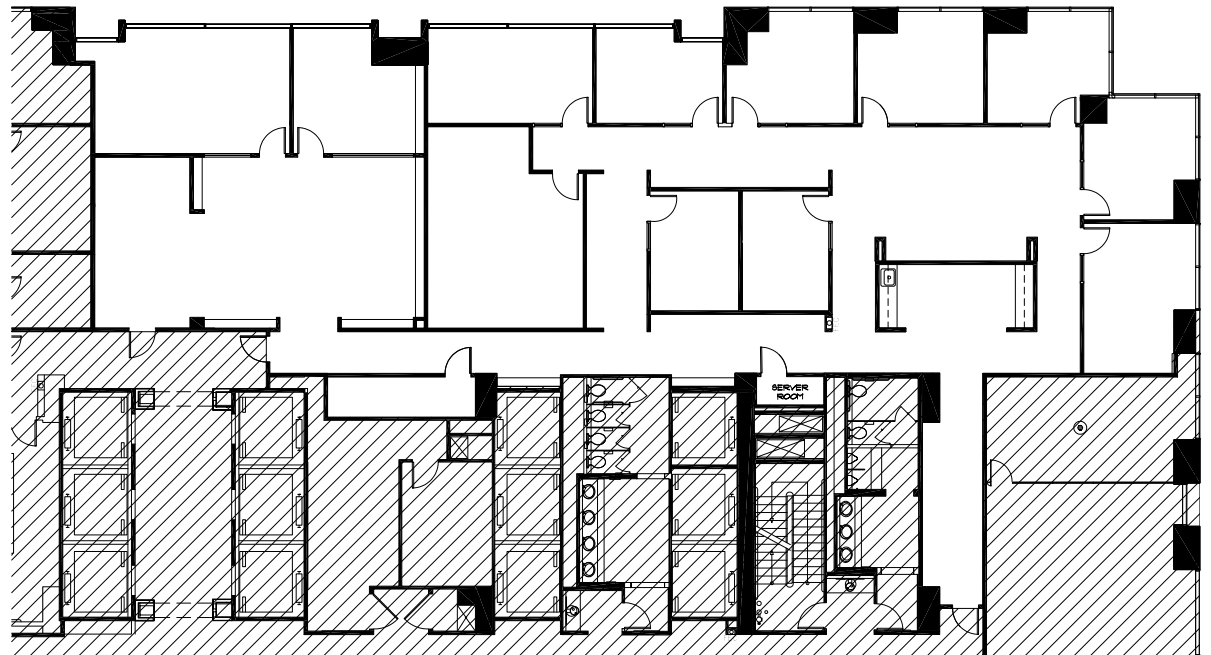

THE EXCHANGE
ON ORANGE

200 SOUTH
ORANGE AVE

Suite 700

6,484 RSF

Copyright © 2026 Stream Realty Partners, All rights reserved.
The information contained herein was obtained from sources believed reliable; however, Stream Realty Partners, L.P. make no guarantees, warranties, or representations as to the completeness or accuracy thereof. The presentation of this property is submitted subject to errors, change of price, or conditions, prior sale or lease, or withdrawal without notice.