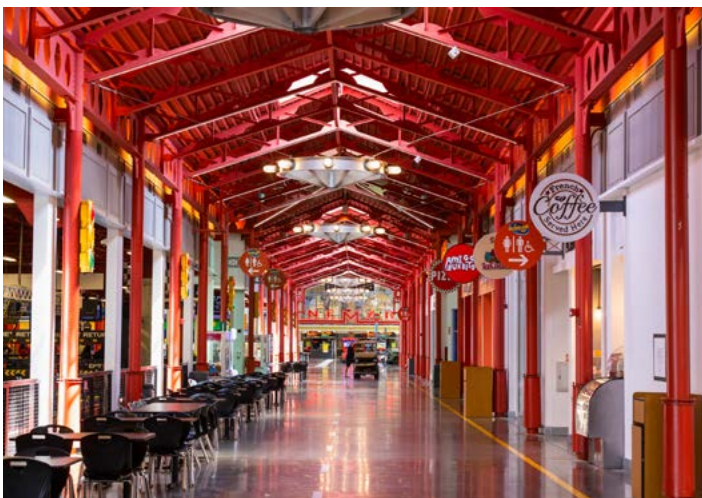

Contact Us!

• • • Dror Gabay

| EMAIL: dgabay@dezer.com

| PHONE: 786.296.5864