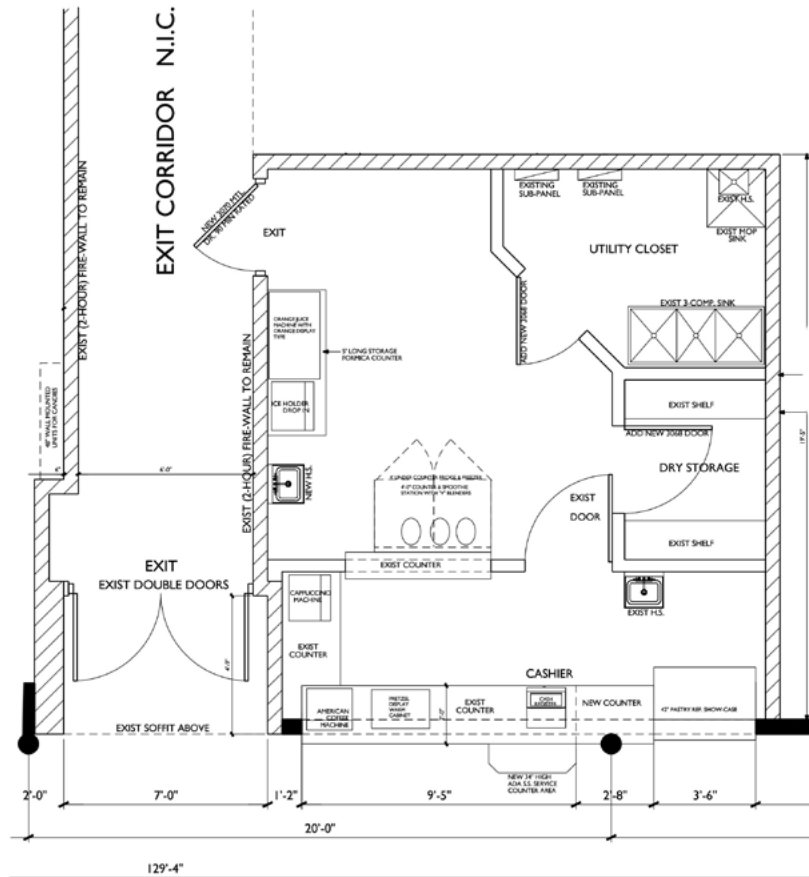

# ABOUT THE SPACE

**COFFEE, SMOOTHIE,  
PASTRY & PRETZEL SHOP**  
340 S.Q. FT.

## COFFEE, SMOOTHIE, PASTRY, & PRETZEL SHOP

340 Square Feet

Located in the Food Hall

- Hand Washing Sink
- Ice Holder Drop In
- Prep Area
- Long Counter & Pop Out Display Case
- 3 Compartment Sink
- Dry Storage & Utility Closet