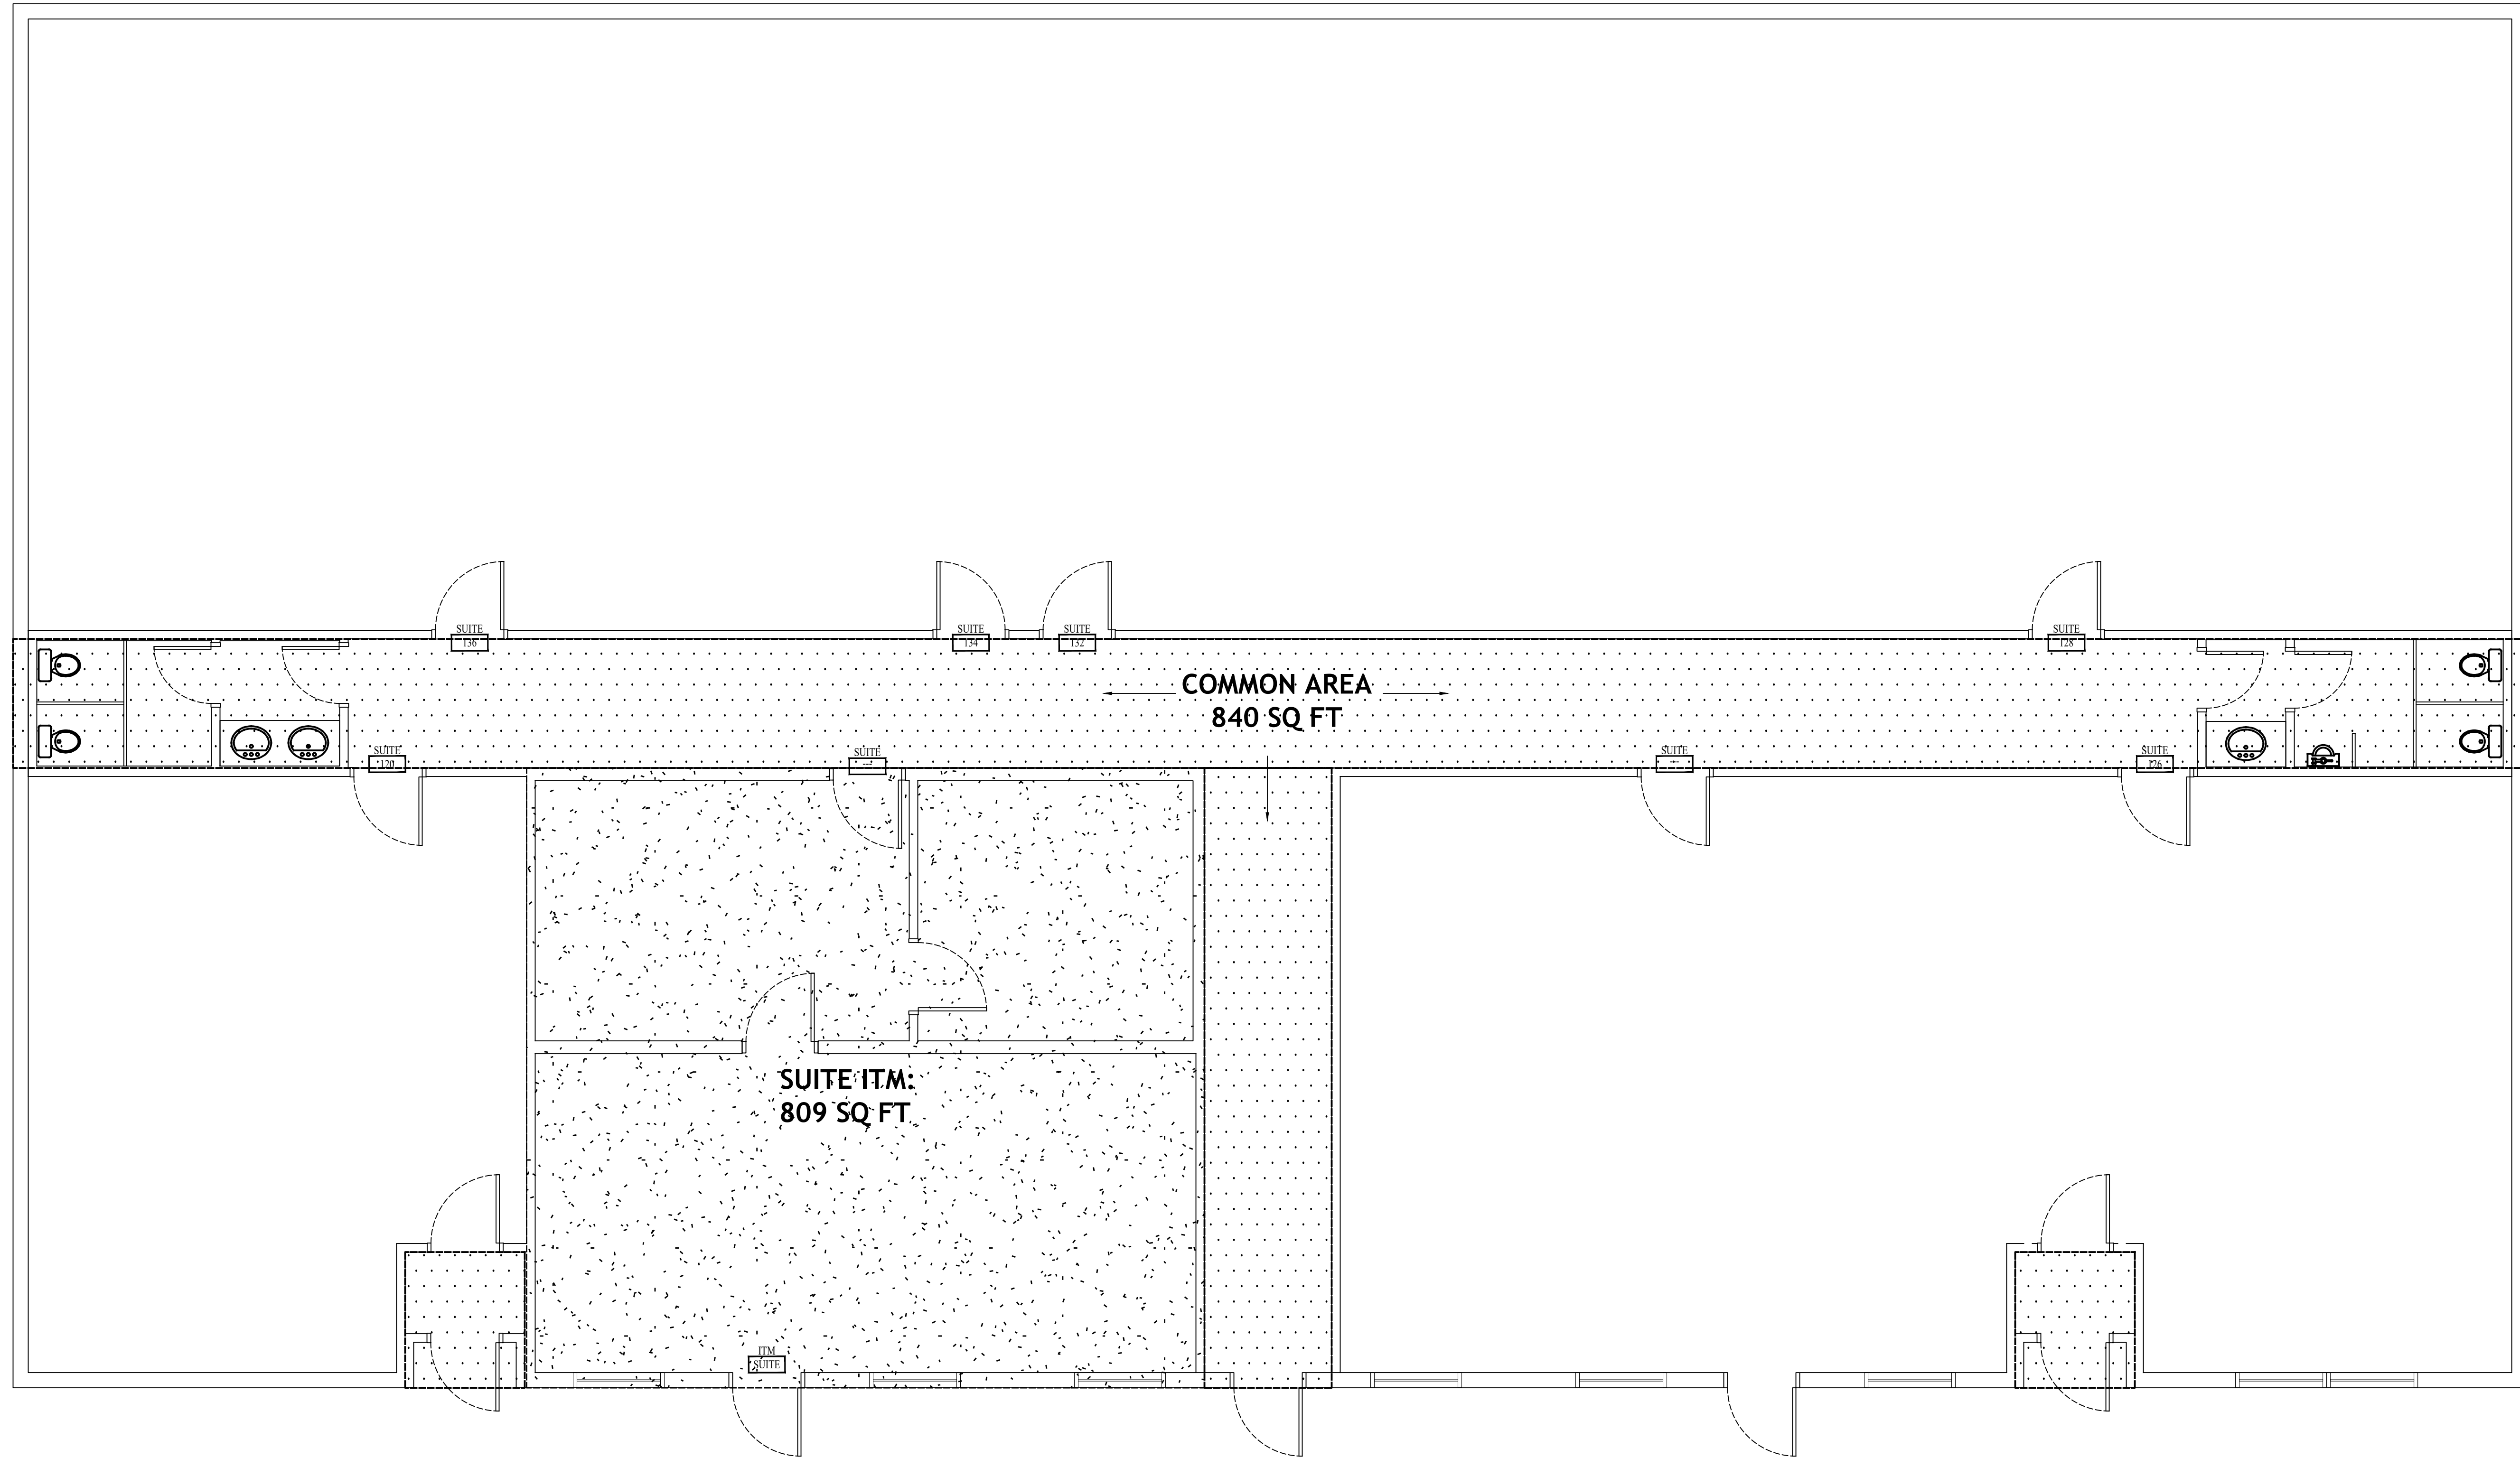

**LONGWOOD  
BUILDING 254**  
250 S Ronald Reagan Blvd.  
Longwood, FL 32750

**1** BUILDING 254 1ST FLOOR PLAN  
SCALE: 1/4" = 1' - 0"

No.	Description	Date
0	PERMIT REVISION	
0	PERMIT DRAWINGS	
RECORD		

Floor  
Plan

**A201**

Drawing No.