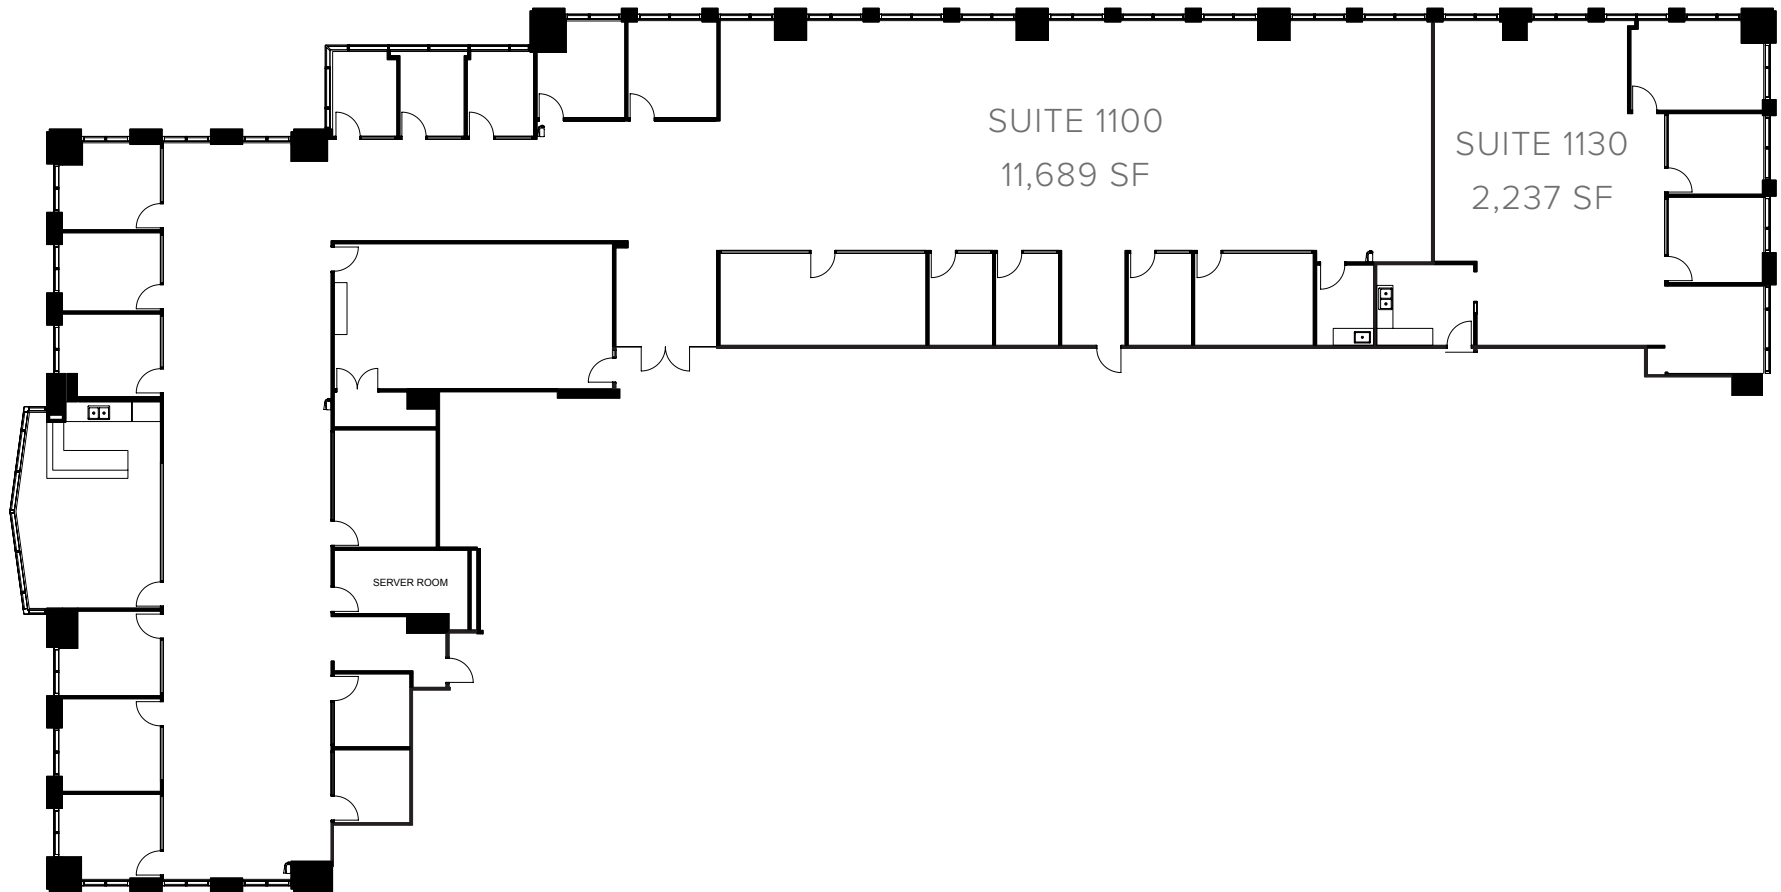

11th FLOOR

SUITE 1100 & 1130

Total: 13,926 SF

BLANCA COMMERCIAL REAL ESTATE, INC.
LICENSED REAL ESTATE BROKER | BLANCACRE.COM

CHRISTINA STINE JOLLEY
954.395.2112
christina.jolley@blancacre.com

ANDREW ACKERMAN
954.980.5116
andrew.ackerman@blancacre.com