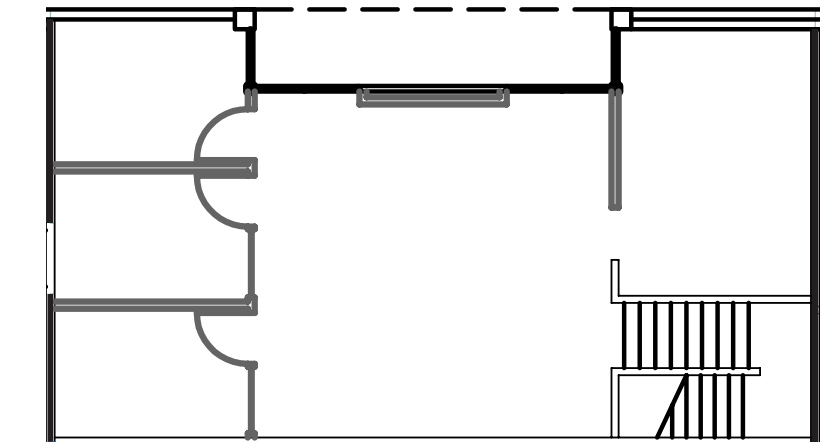

5,274 RSF

First Floor

Second Floor

* AMENITIES

THE PATIO. THE PULSE.

Everything at SOVA orbits The Patio.
Coffee to start the day. A gym to reset it.
Tacos when you've earned them. A brewery
when you really have.