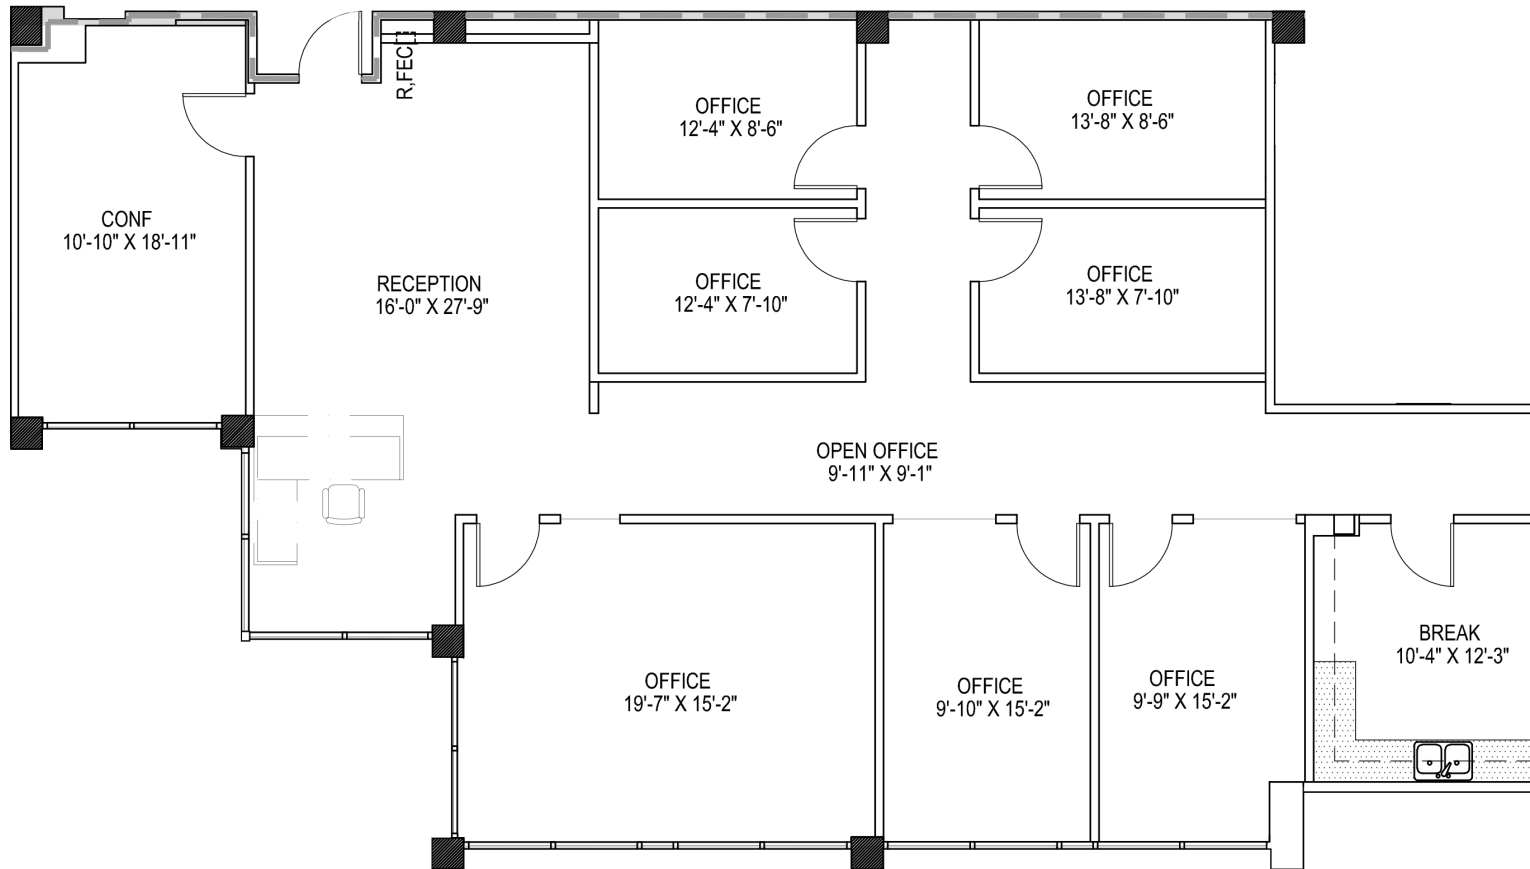

SUITE 270: 2,880 SF

SPACE AVAILABLE

ANCHOR PLAZA
4343 Anchor Plaza Parkway
Tampa, FL 33634

No warranty or representation, expressed or implied, is made to the accuracy of information contained herein, and same is submitted subject to errors, change of price, rental or other conditions, withdrawal without notice, and to any special listing conditions imposed by our principals. PLANS NOT TO SCALE