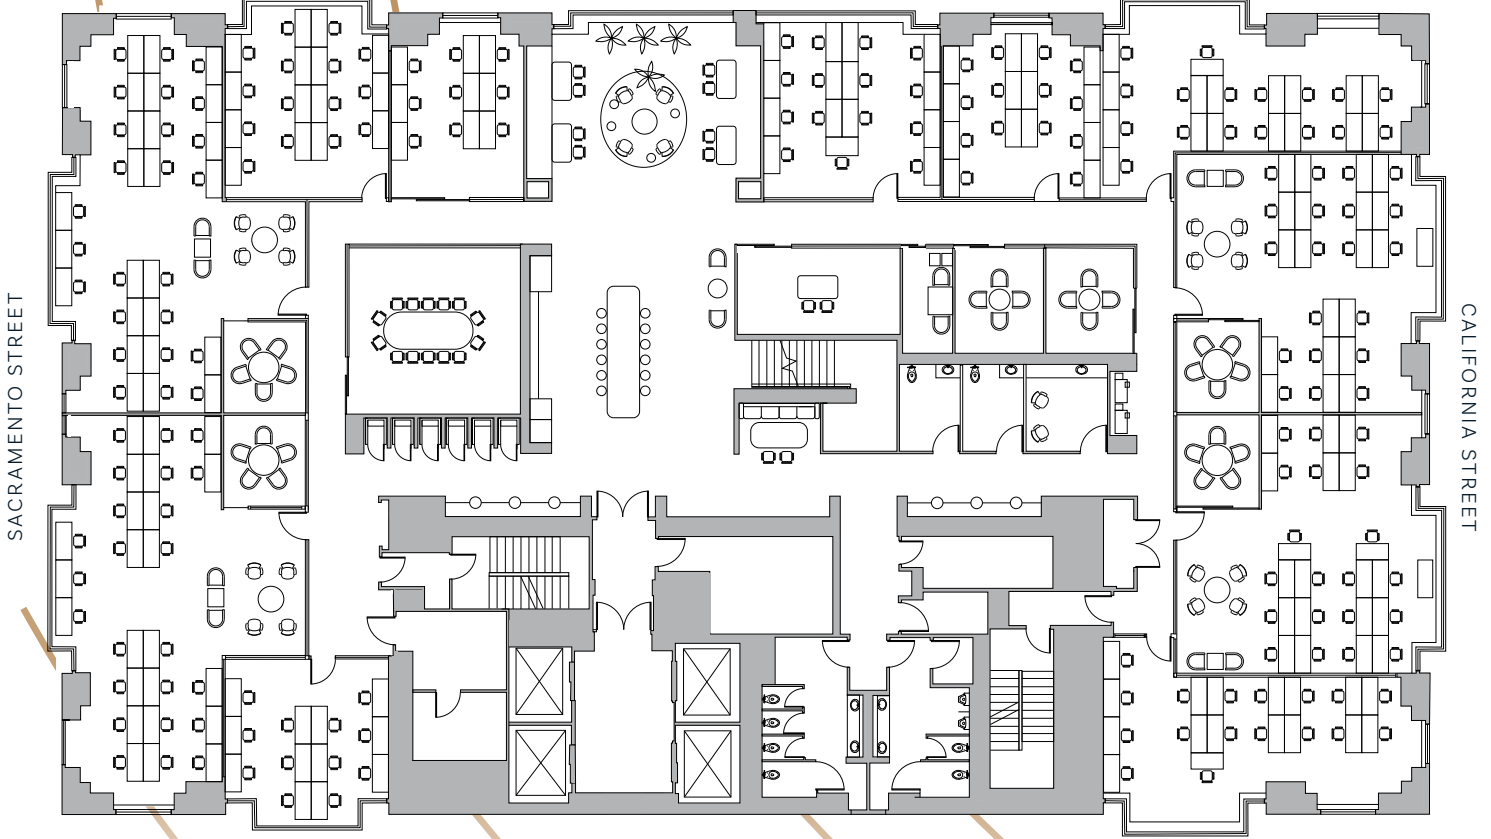

SUITE 1900

14,806 RSF

Fully furnished plug-and-play creative suite
Column free side-core design
Interior stairwell to 20th floor

- 139** Workstations
- 11** Team Rooms
- 8** Meeting Rooms
- 2** Conference Rooms
- 1** Lounge Break Area
- 1** Kitchenette
- 1** Mother's Room
- IT** Storage Rooms

KEARNY STREET

ICONIC NORTH FACING BAY VIEWS

INTERCONNECTING STAIRWELL WITH FLOOR 20