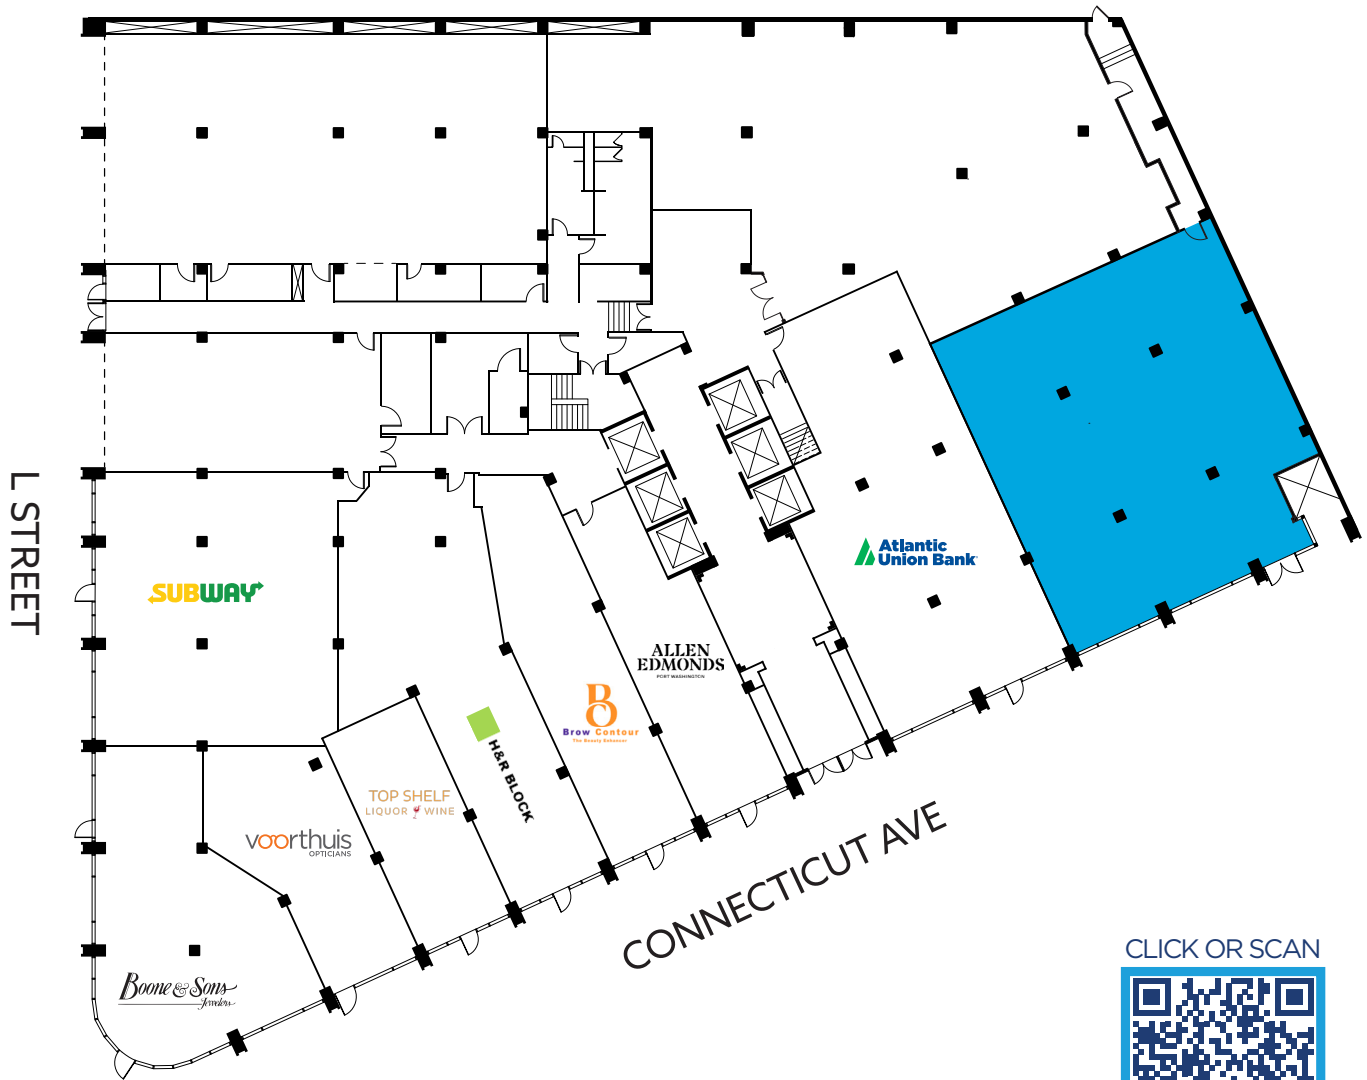

1025 CONNECTICUT AVE

1st Floor • Suite 101 • 3,092 sf

CLICK OR SCAN

TO EXPERIENCE
THIS SPACE

MIKE GORDON
202.828.9002
mgordon@blakereal.com

ASHLEY HILBURN
202.828.9004
ahilburn@blakereal.com