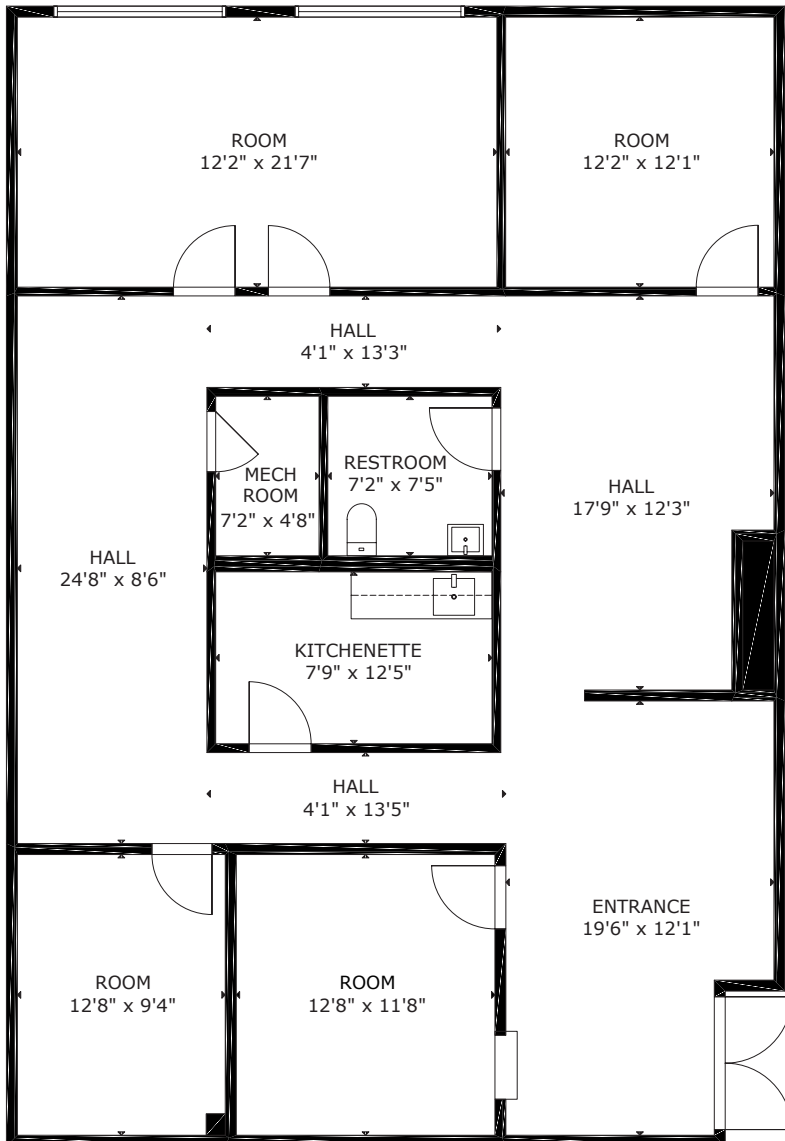

BUILDING 155

Suite 2040
2095 SF

INTERIORS

Entrance

Conference Room

Kitchenette

HIGHLIGHTS

- 3 Private Offices
- Break Room
- Large Conference Room
- Restroom