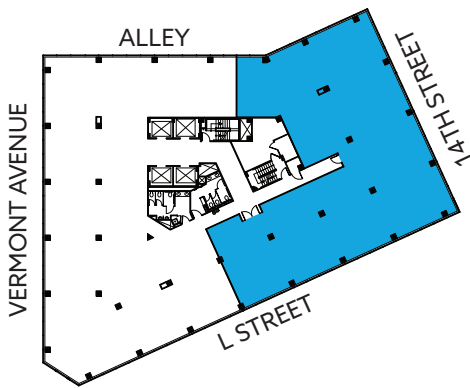

1101 VERMONT AVE

8th Floor • Suite 825 • 6,721 sf

CLICK OR SCAN

TO EXPERIENCE
THIS SPACE

Furniture depicted herein is for illustrative purposes only.

ZUMOT
REAL ESTATE

MIKE GORDON
202.828.9002
mgordon@blakereal.com