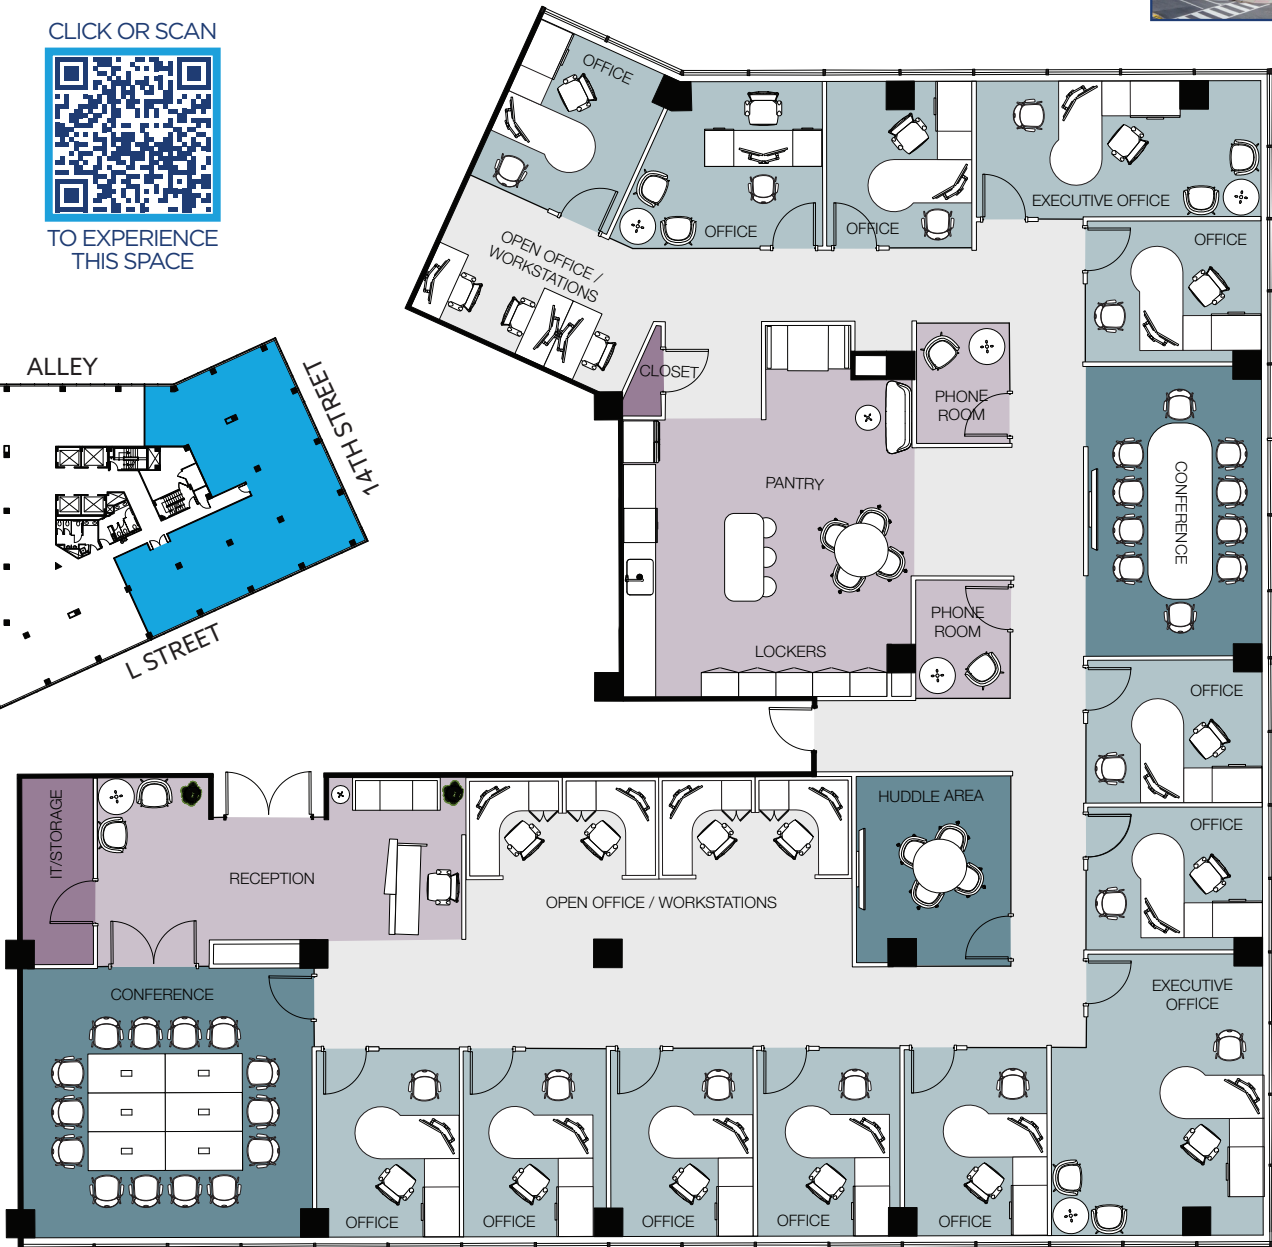

1101 VERMONT AVE

8th Floor • Suite 825 • 6,721 sf

CLICK OR SCAN

TO EXPERIENCE
THIS SPACE

Furniture depicted herein is for illustrative purposes only.

ZUMOT
REAL ESTATE

MIKE GORDON
202.828.9002
mgordon@blakereal.com