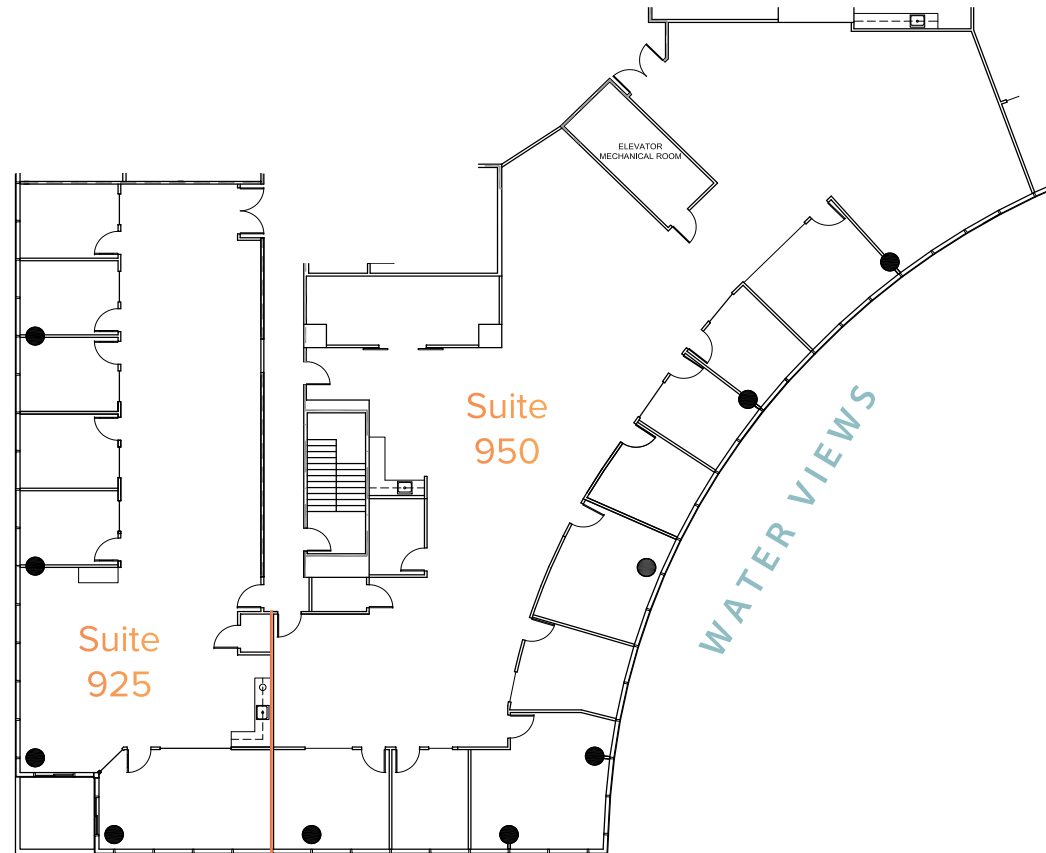

2701 N Rocky Point Dr.
Tampa, FL 33607

Suite 925	Suite 950
3,599 RSF	6,348 RSF

Suites 925 + 950 Contiguous

9,947 RSF

Contact

LARA SIEDER

First Vice President

T +1 727 871 2145