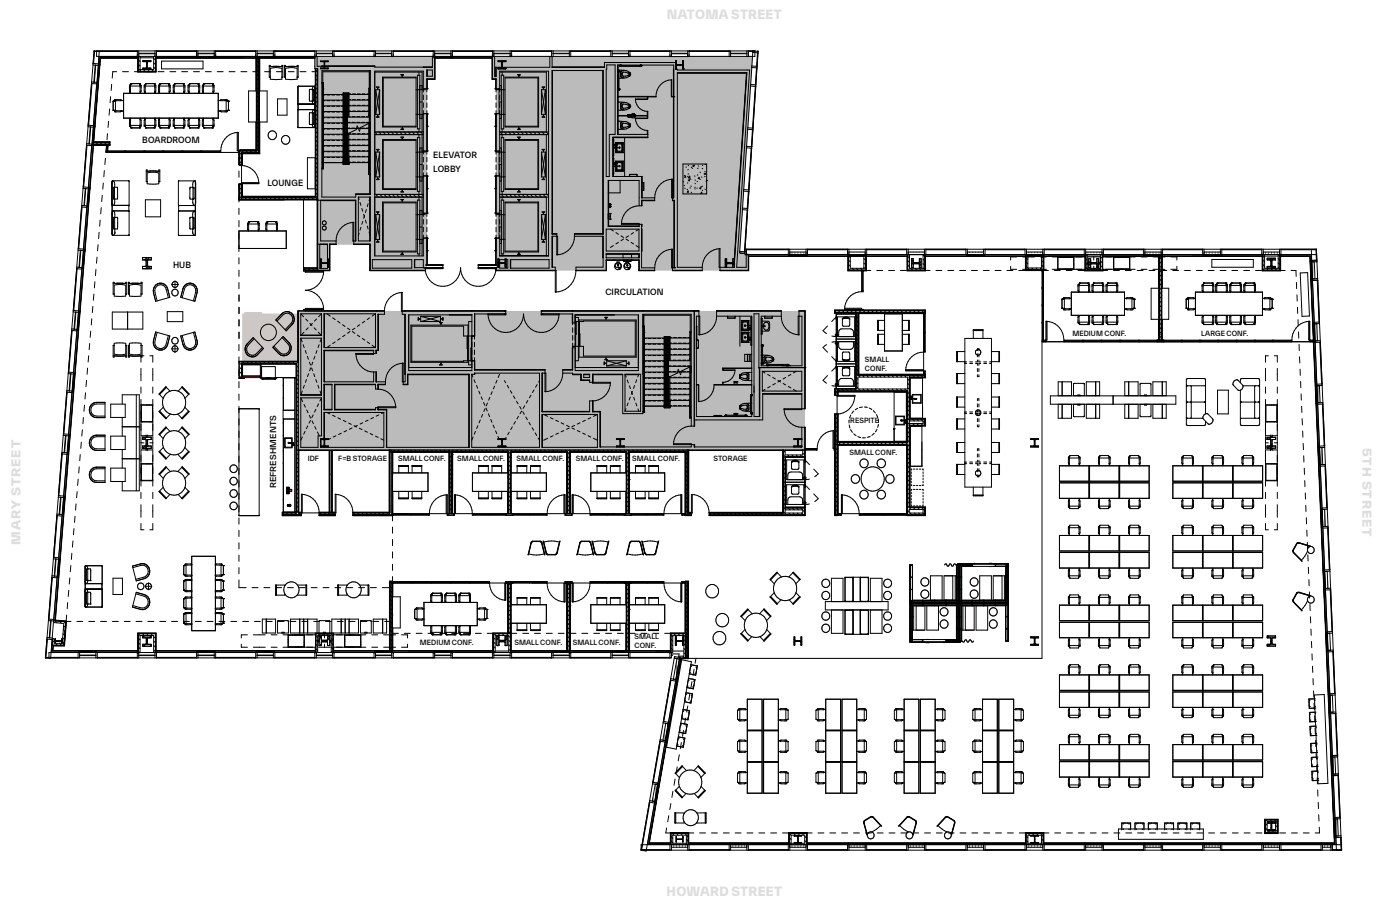

# 14th Floor

20,560 RSF

## SPACE+

- Available Q1 2023
- Sophisticated finishes
- 1 large conference room
- 3 medium conference rooms
- 10 small conference rooms
- Height adjustable workstations

Matt Shewey

415 395 7255  
matt.shewey@jll.com  
RE License# 01445125