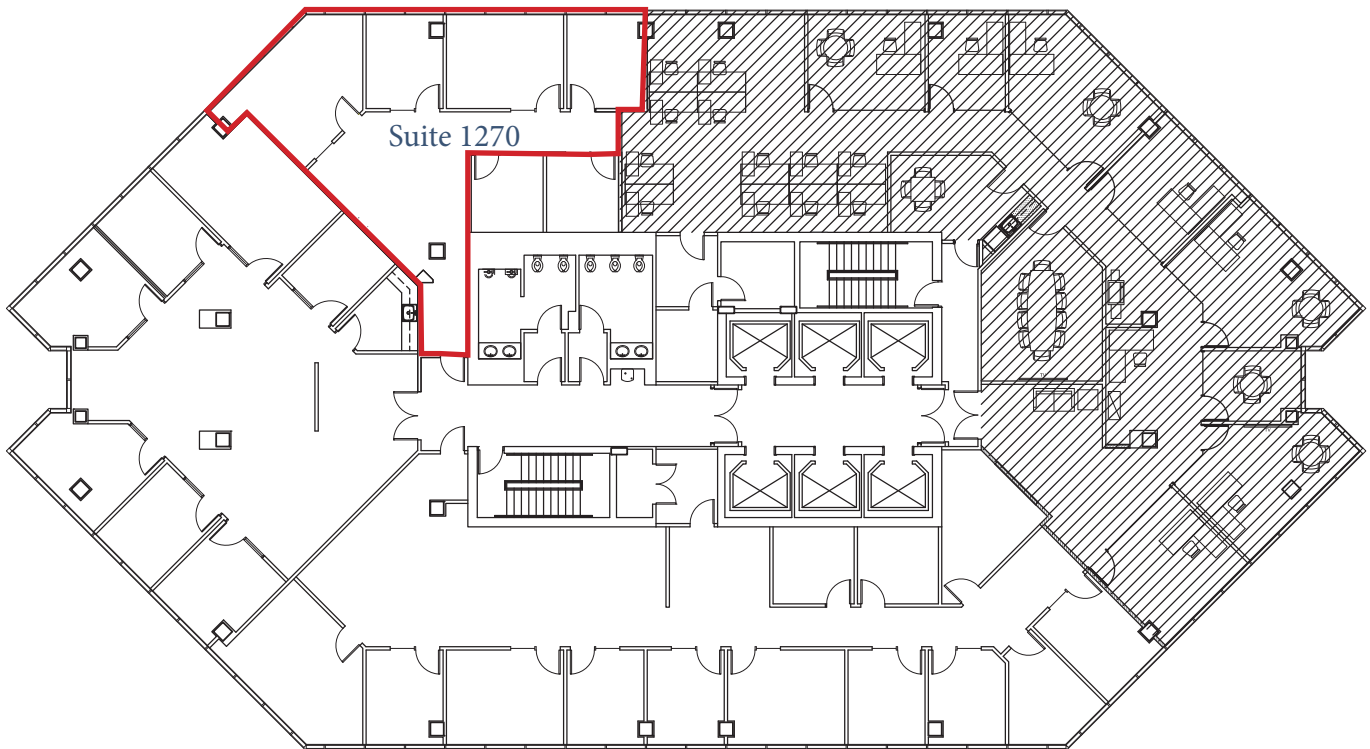

NORTHBRIDGE CENTRE

515 NORTH FLAGLER DRIVE | WEST PALM BEACH, FL 33401

Suite 1270 | 1,695 RSF

For More Information

Kevin Probel
Senior Managing Director
+1 561 676 2131
kevin.probel@jll.com

Kevin McCarthy
Senior Managing Director
+1 561 292 2668
kevin.mccarthy@jll.com