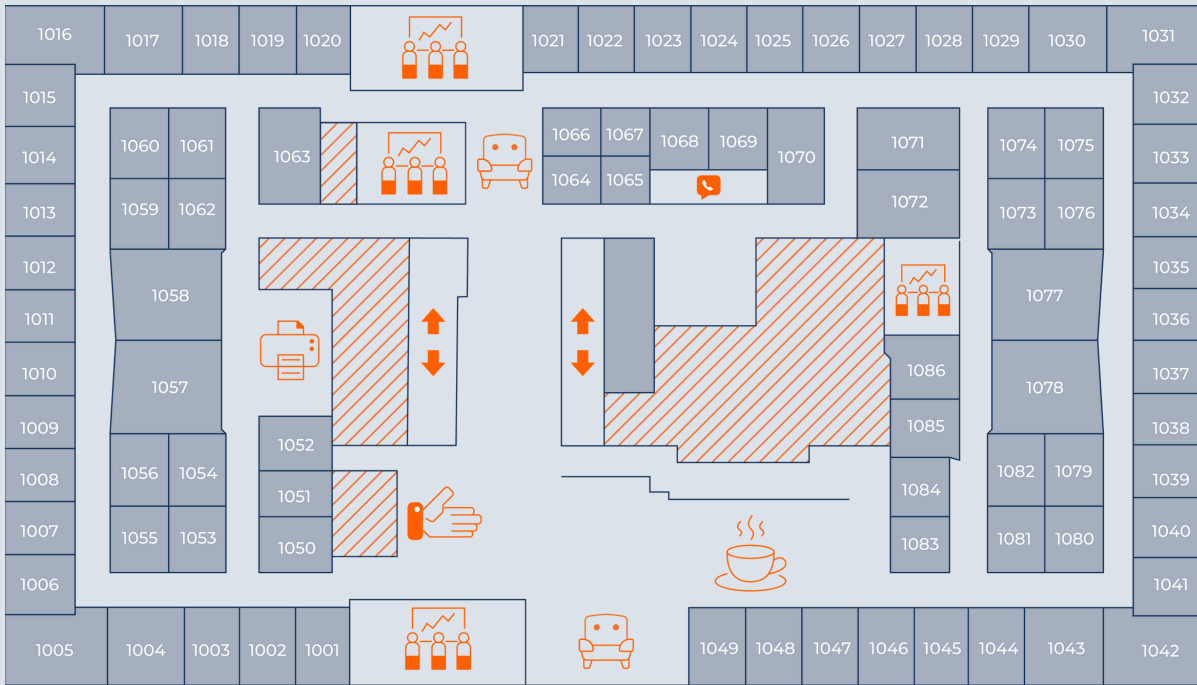

CARR WORKPLACES

DTLA

LOCATION DETAILS

Carr Workplaces DTLA
700 South Flower Street, Suite 1000
Los Angeles, CA 90017
dtla@carrworkplaces.com
213.600.6001

Work in the Heart of Downtown LA

Carr Workplaces DTLA takes over the entire 10th floor of The Bloc, a dynamic mixed-use destination that redefines urban working. Situated along the vibrant 7th Street corridor, this location bridges LA's financial, fashion, jewelry, and theater districts, making it a hotspot for innovation and collaboration. With direct access to the 7th Street Metro Center Station—where five major transit lines converge—your commute couldn't be easier. This thriving open-air hub is more than a workspace; it's a community that energizes your day, connects you to downtown's best, and offers a front-row seat to the ever-evolving pulse of Los Angeles.

CLIENT REVIEW

"We recently moved our startup office to Carr Workplaces DTLA after touring 10 different coworking spaces in and around downtown Los Angeles. Highlights here include the location, which is right on top of the metro and in a lively neighborhood with tons of services. The staff is friendly, responsive, and accommodating, and the atmosphere is professional without being stuffy. I highly recommend!"

1083