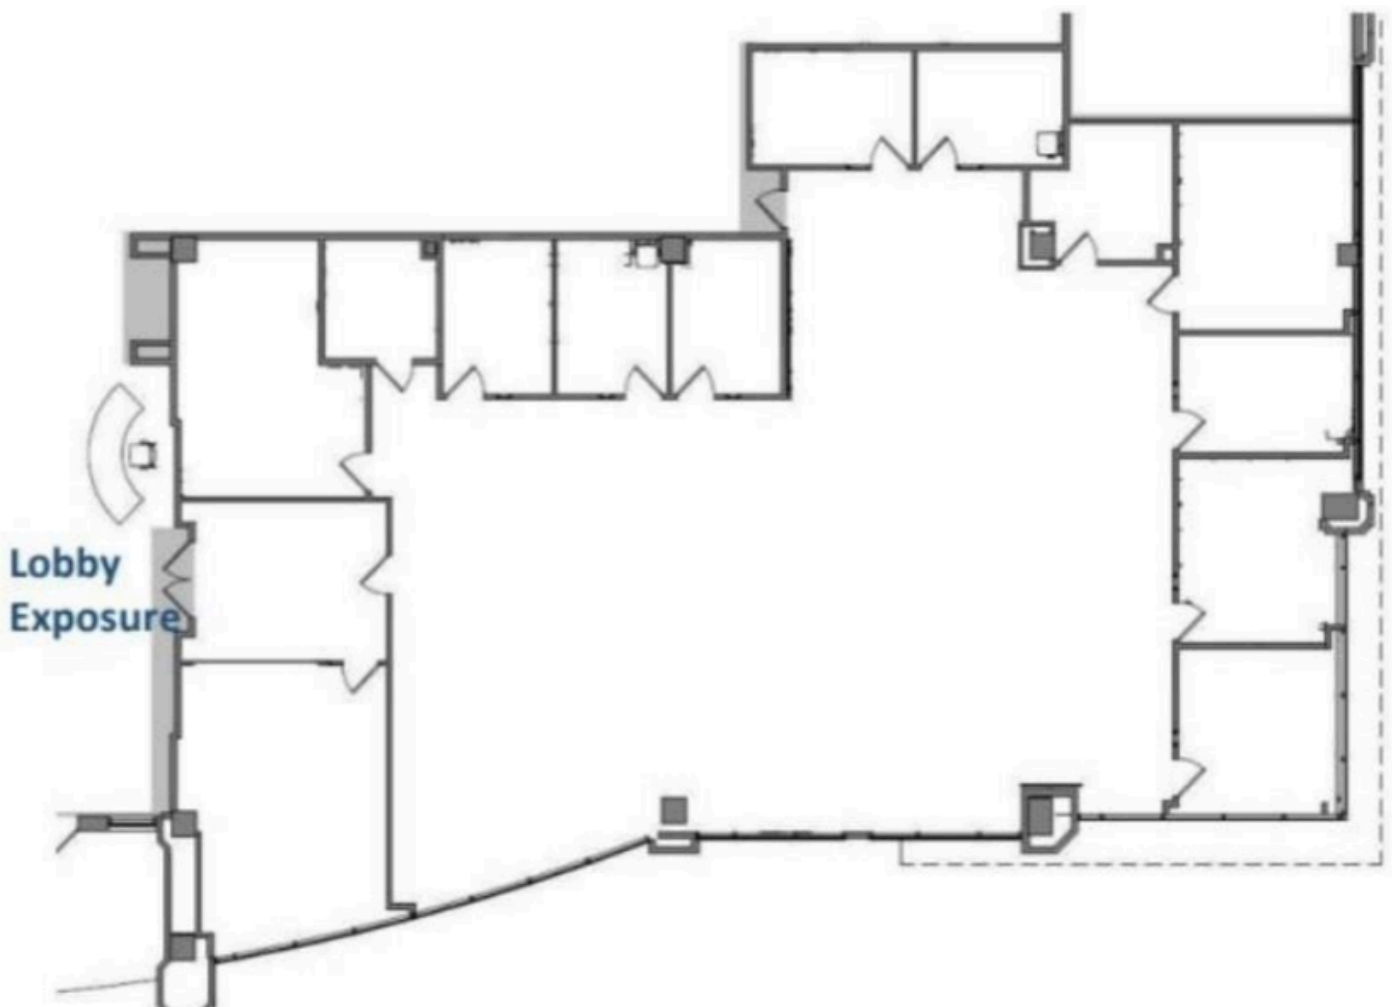

# Lake Shore Plaza

1301 International Parkway  
Sunrise, FL 33323

Suite 160 | 6,146 SF

For more information please contact:

**Brady Titcomb**  
Executive Vice President  
brady.titcomb@jll.com  
+1 954 653 3222