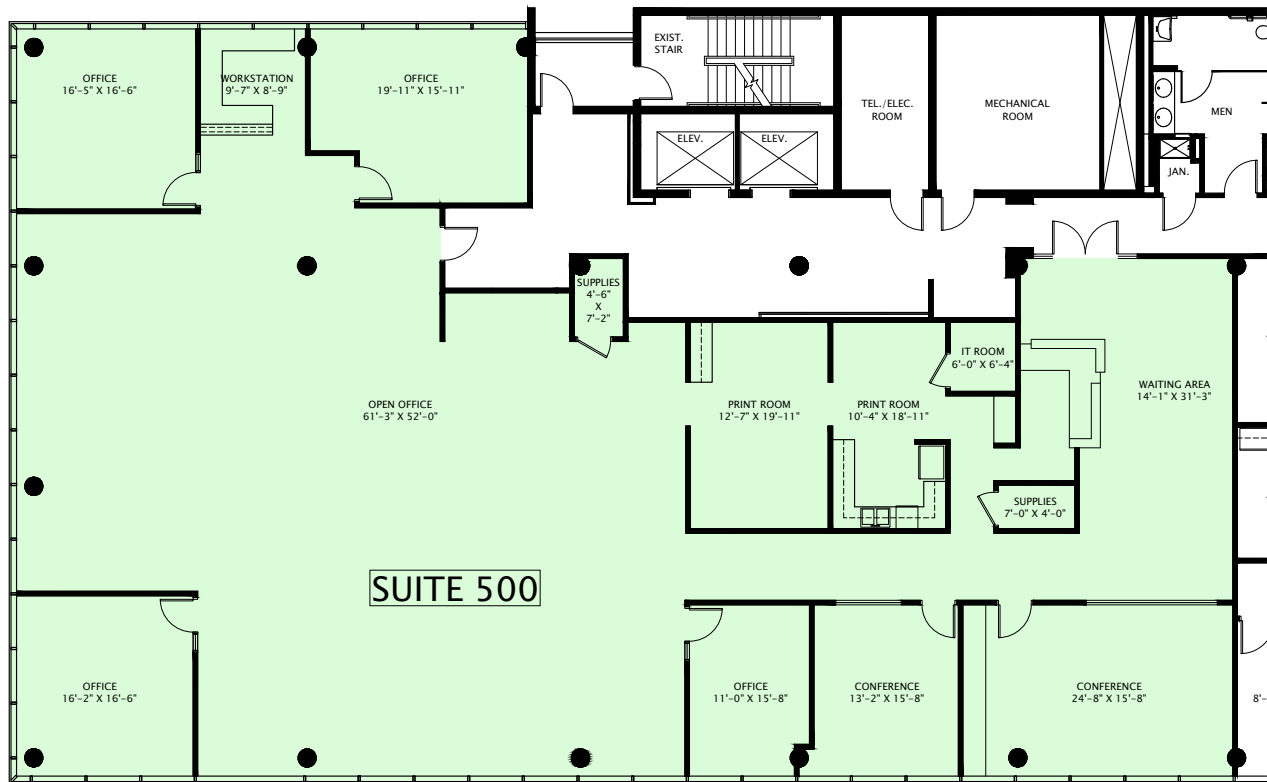

101 Centre | Suite 500 | 7,260 SF
101 NE 3rd Avenue | Fort Lauderdale, Florida 33301

FOR LEASE

Contact Us

John Criddle
Executive Vice President
+1 561 283 5176
john.criddle@cbre.com

Joseph Freitas
Senior Vice President
+1 561 512 8844
joe.freitas@cbre.com