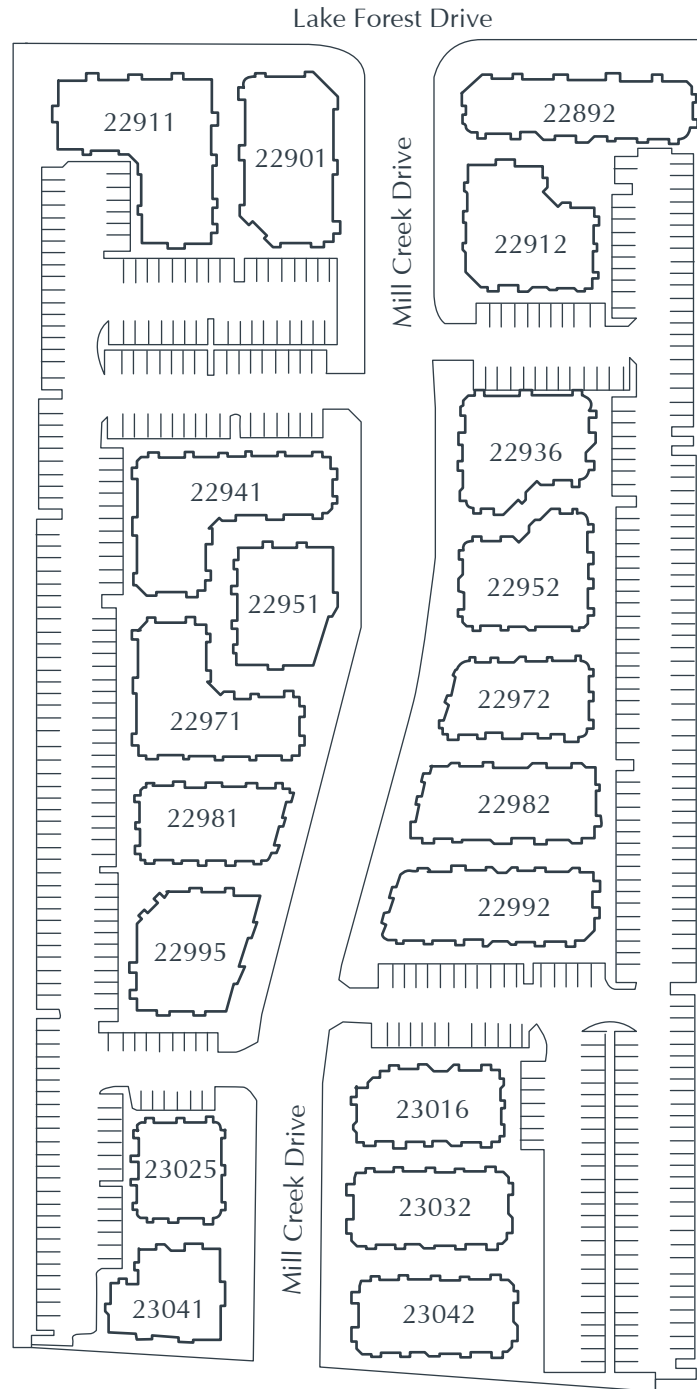

LAKE FOREST CORPORATE PARK

Mill Creek Drive
Laguna Hills, CA

Created by Olen Commercial Realty Corp., 2022.
Information is not to be published or copied without
written approval. Square footage and floor plans are
estimates and should be separately verified. All rates,
terms, floor plans, and building facts are subject to
change without notice.