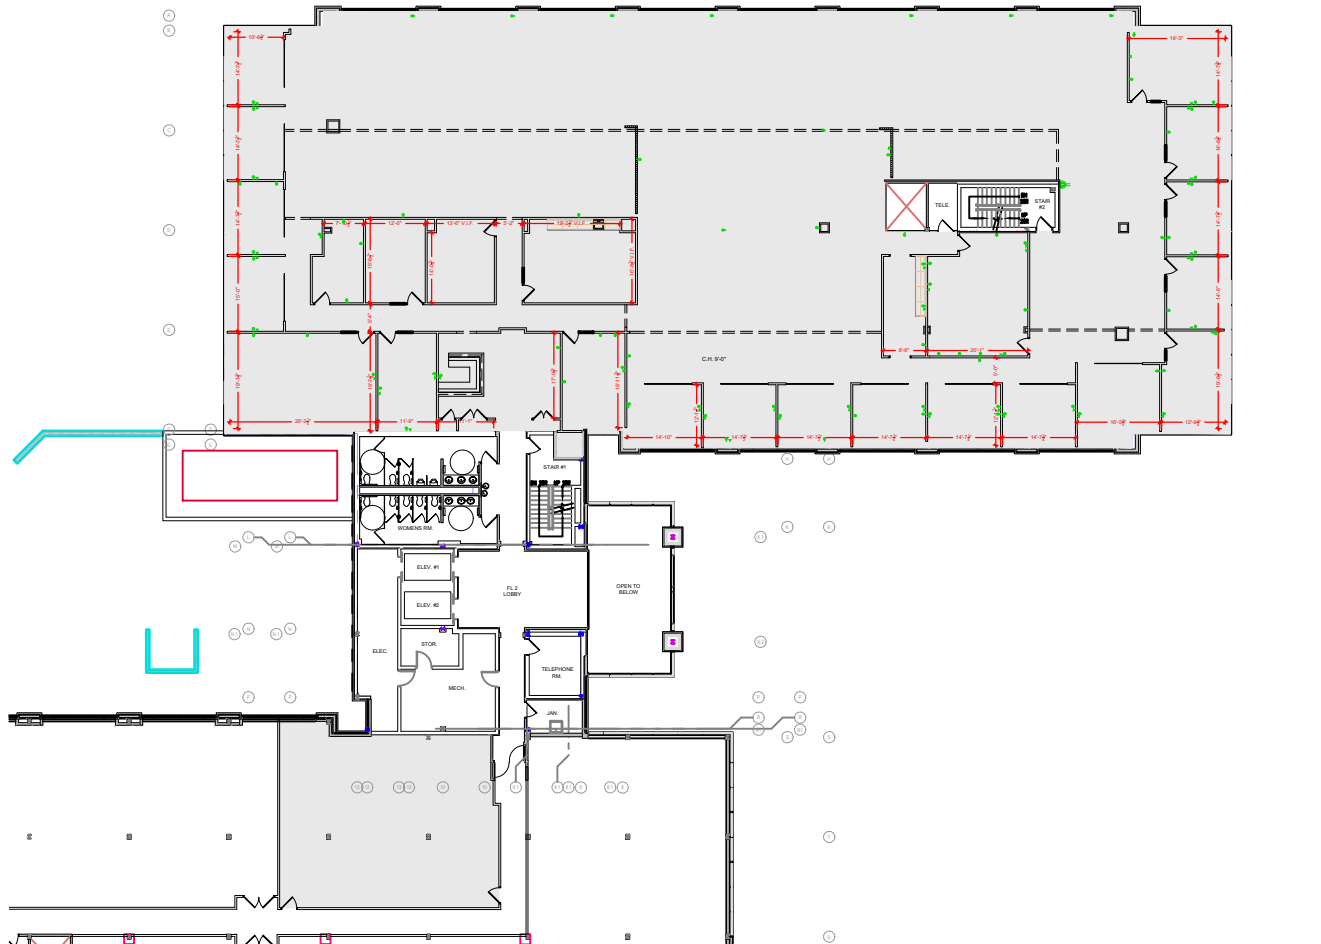

TOTAL SF AVAILABLE - 20,629 RSF(12%)

[Click to access 3D model](#)

Floor Plan