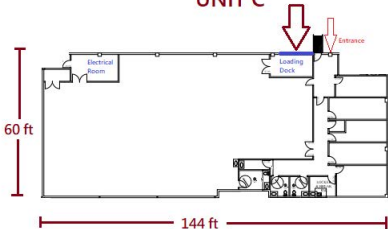

9419 Mason Avenue, Chatsworth 91311

UNIT C

- * 8,420 total sf
- * one high dock
- * 18-20ft clear height
- * 600 amp
- * full a/c
- * sprinklered
- * 1,640 sf offices