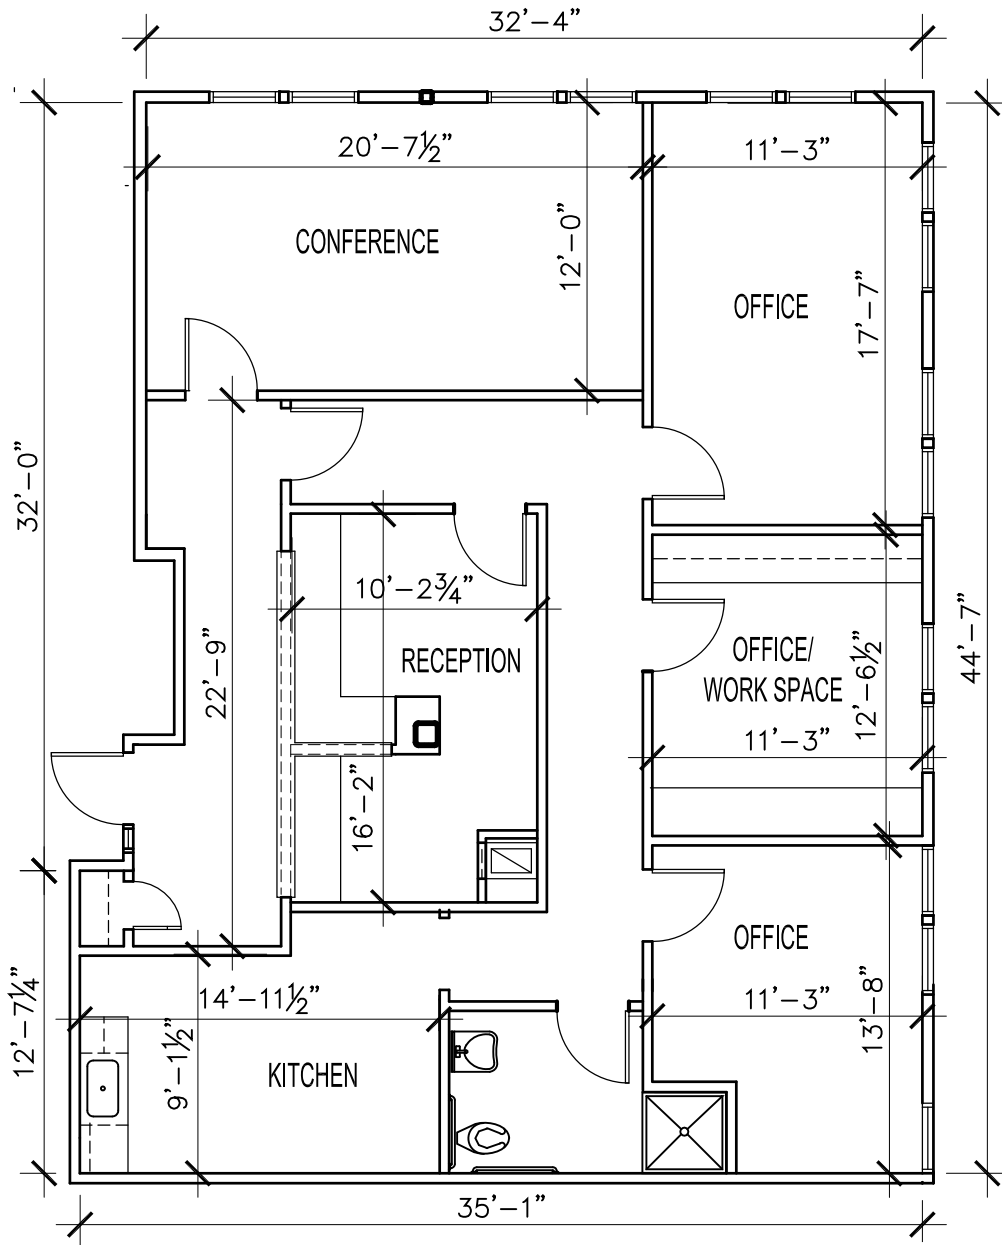

 **The Village at**
South County Commons
401-284-2951

SECOND FLOOR PLAN

1/8" = 1'-0"

1,640 RSF

BUILDING # 4

36 South County Commons Way, 2nd floor, Unit C7
South Kingstown, Rhode Island

Dimensions are subject to field verification.