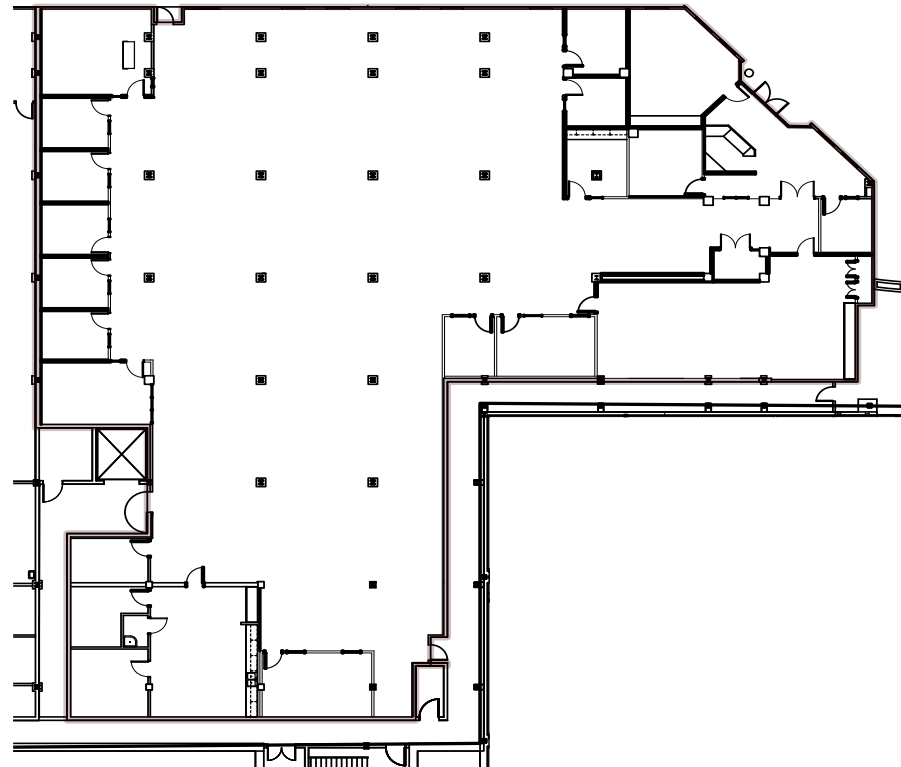

## SUITE 1222

16,426 RSF

Level One

**ROXANNE KEMPH**  
Senior Vice President  
T +1 813 286 7700  
roxanne.kemph@cbre.com

**KELLEY MATHESON**  
First Vice President  
T +1 813 273 8489  
kelley.matheson@cbre.com