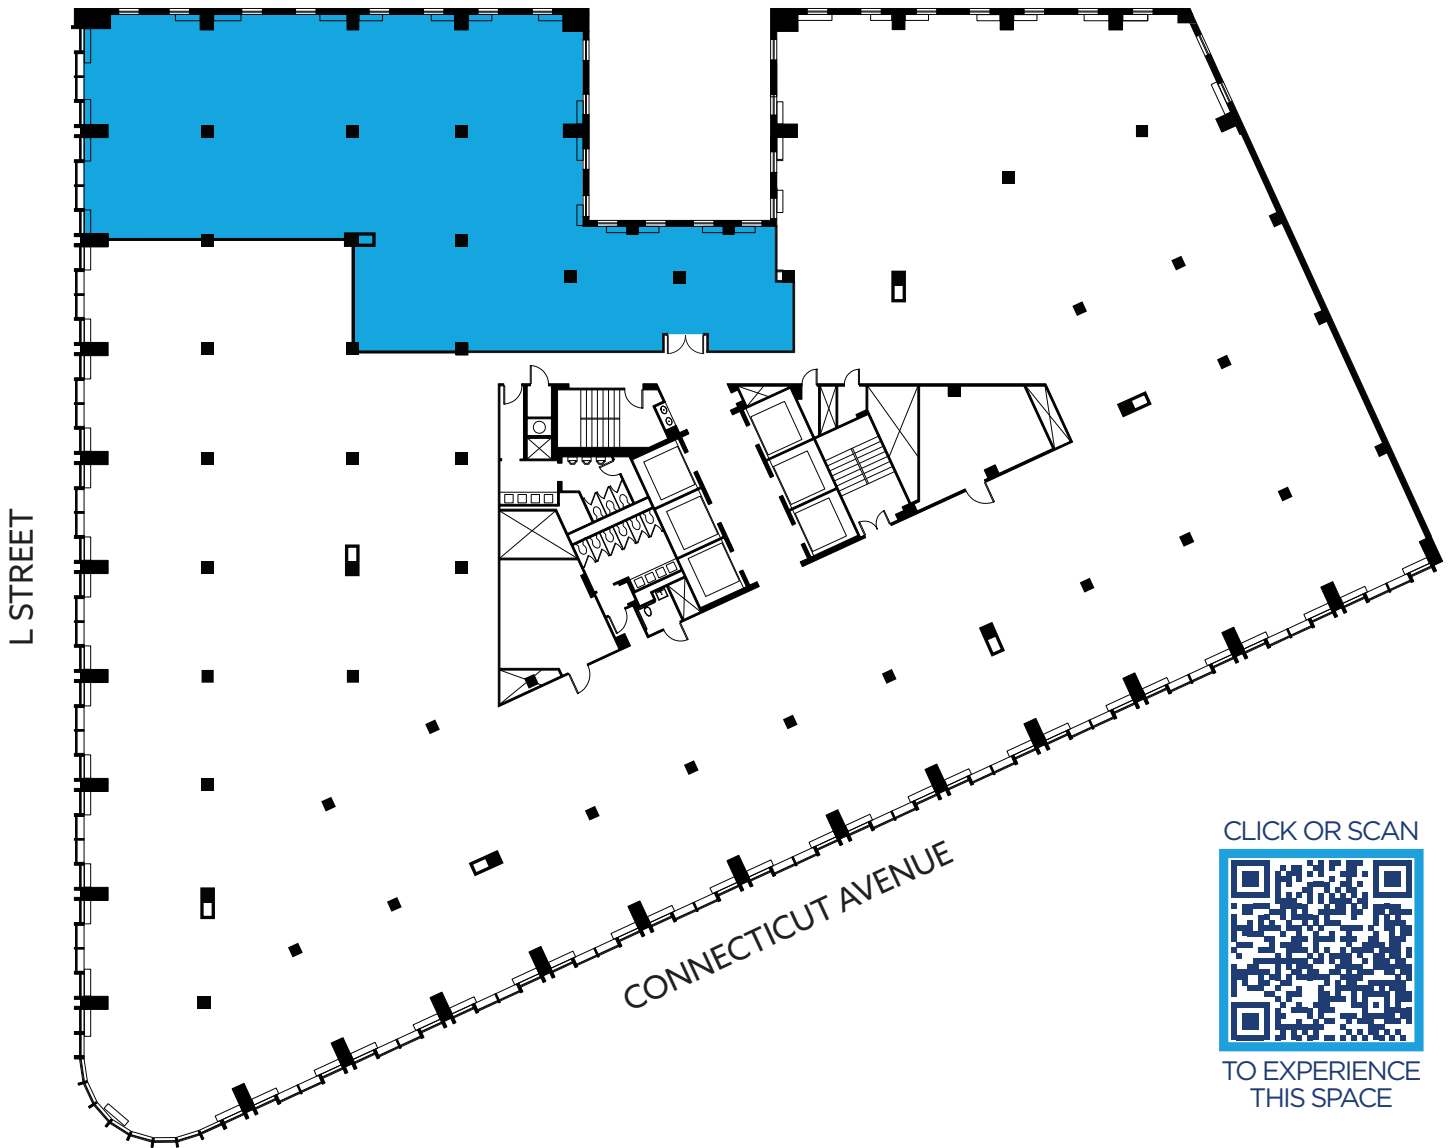

1025 CONNECTICUT AVE

6th Floor • Suite 605 • 5,371 sf

CLICK OR SCAN

TO EXPERIENCE
THIS SPACE

MIKE GORDON
202.828.9002
mgordon@blakereal.com

ASHLEY HILBURN
202.828.9004
ahilburn@blakereal.com