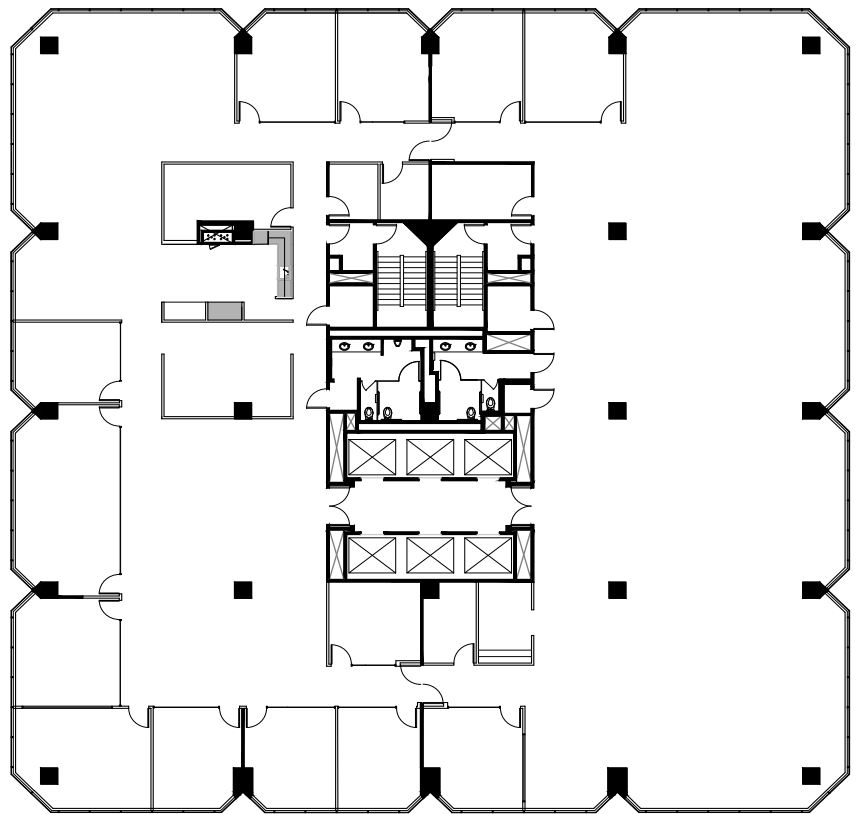

SUITE 1400

15,560 RSF

- Available now
- Open area
- 12 Breakout rooms/Offices
- 2 Conference rooms
- Open kitchen
- Bay views

150SPEAR

Spear Street