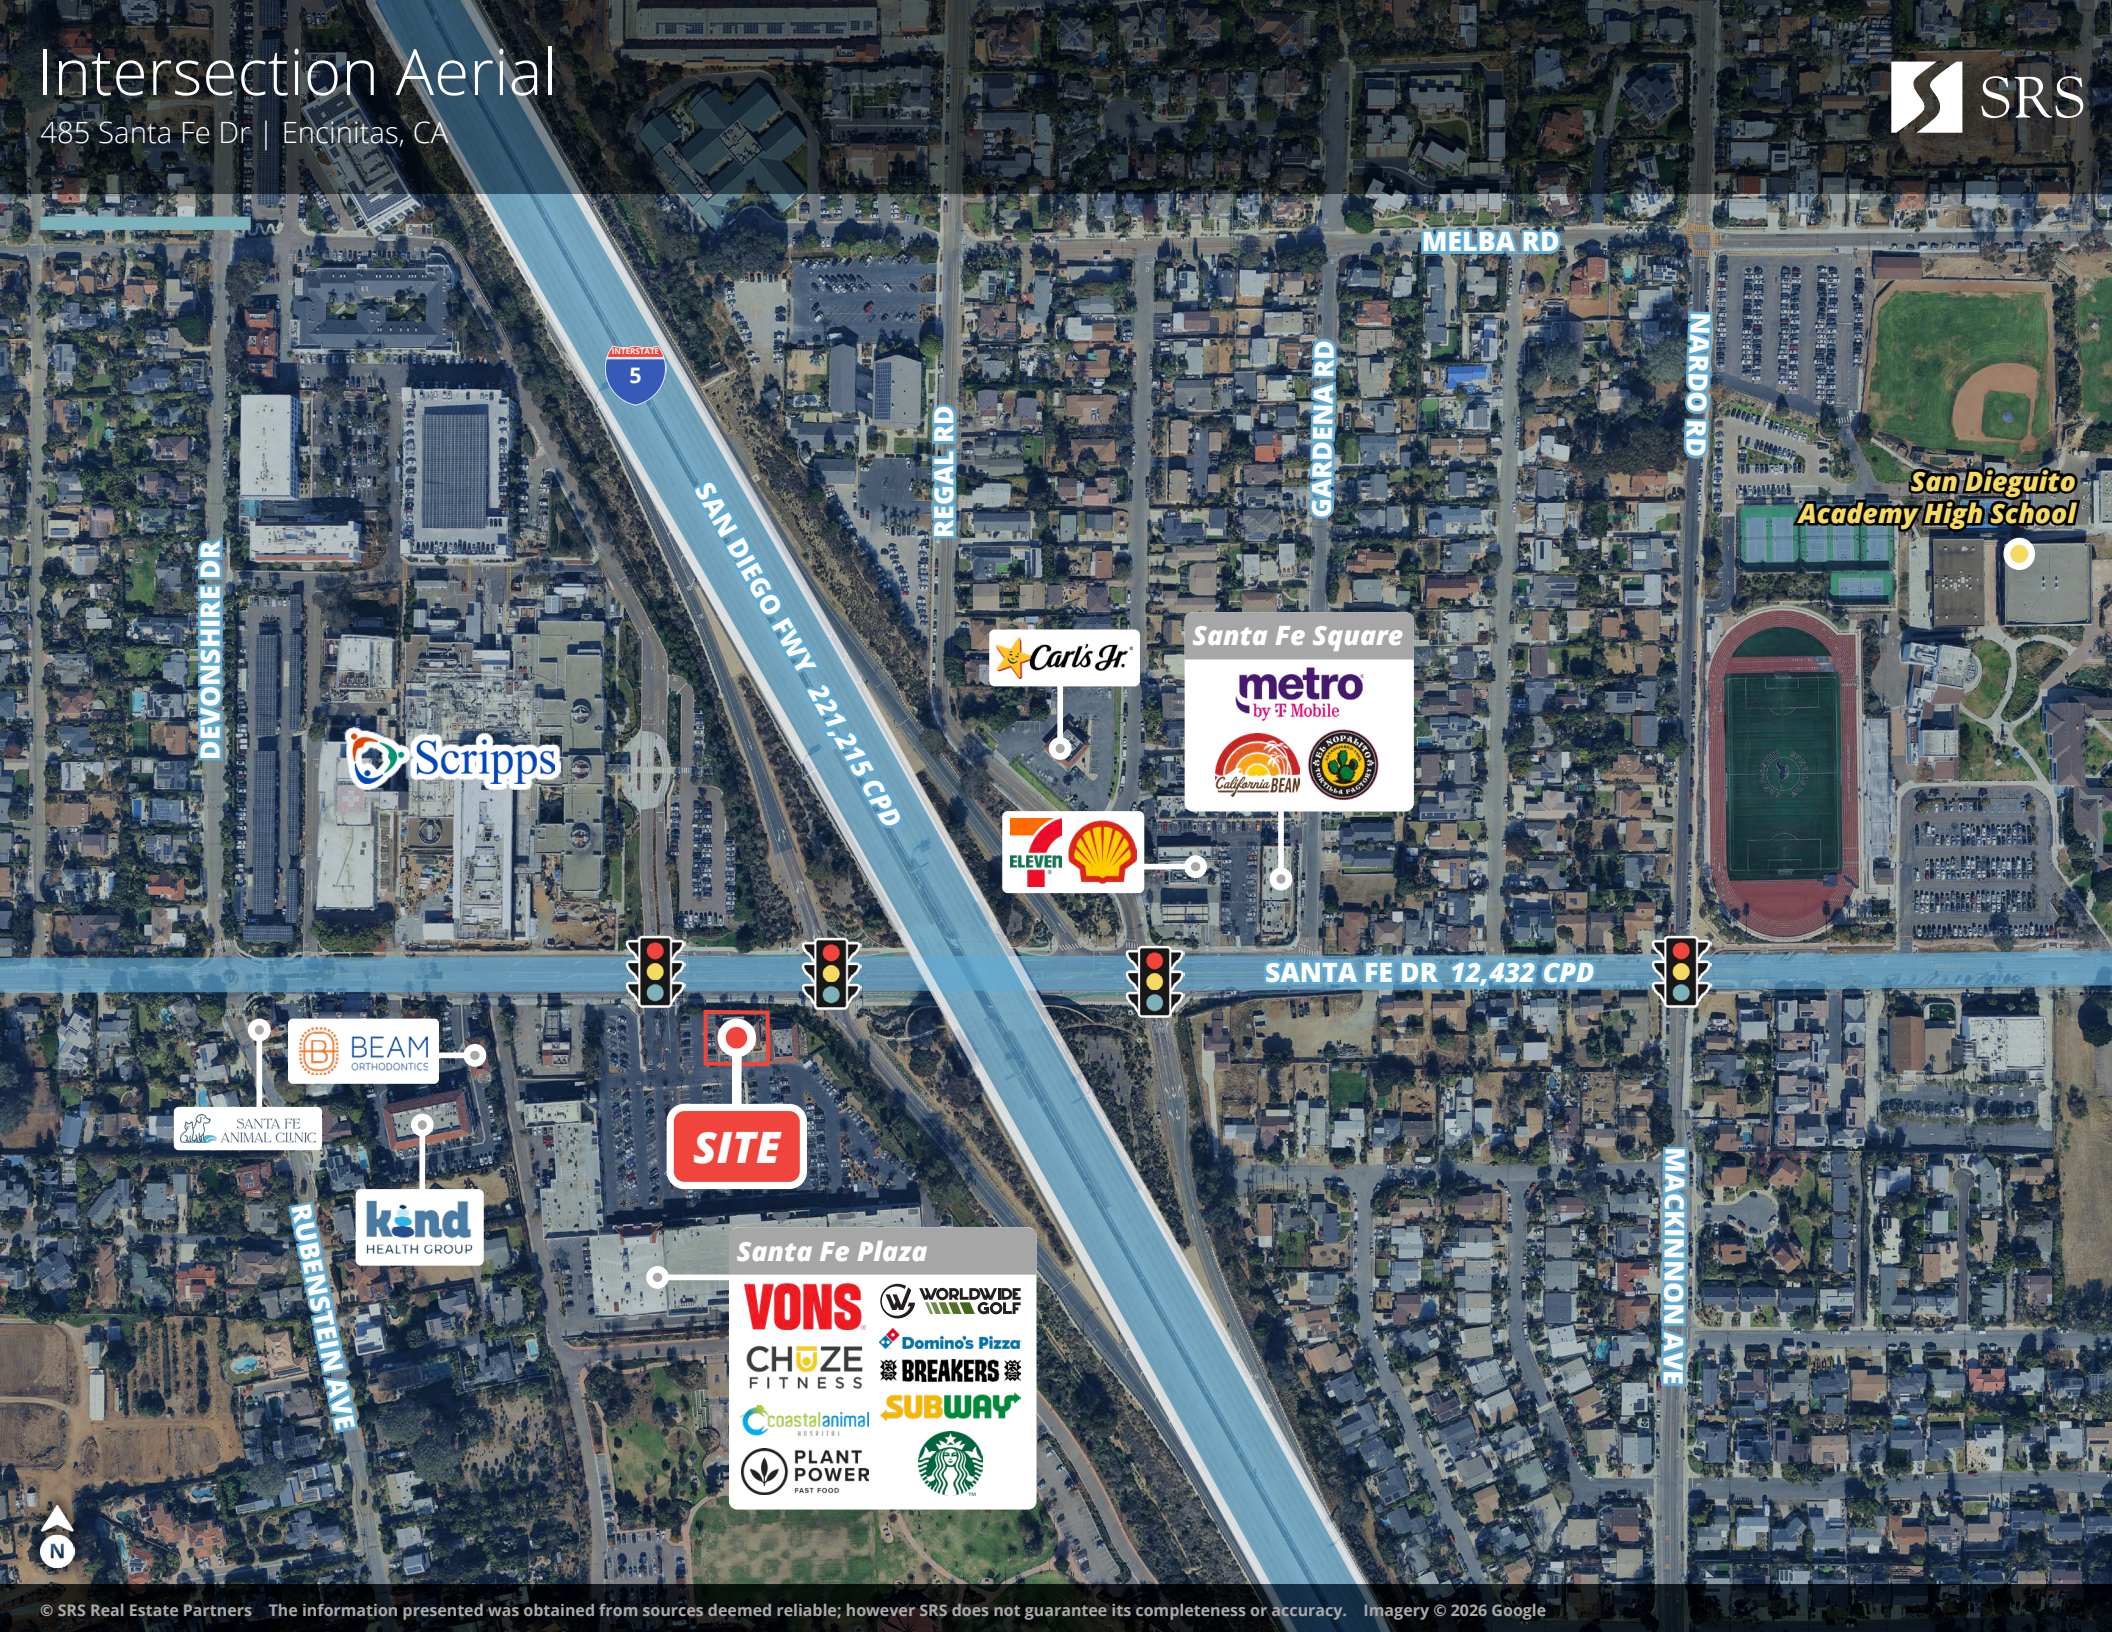

SITE

BEAM
ORTHODONTICS

BREAKERS

PLANT POWER
FAST FOOD

SAN DIEGO FWY

SANTA FE DR 12,432 CPD

221-215 CPD

Scripps

About the Property

- Prime North County coastal location along Santa Fe Dr with strong daily traffic and excellent visibility.
- Affluent Encinitas trade area with high household incomes and strong daytime population.
- Convenient access to I-5
- Surrounded by established retail, dining, and residential communities

Traffic Counts

Santa Fe Dr	12,432 CPD
I-5 Fwy	221,215 CPD

Year: 2024 | Source: Insert Source Name Here

Join These Retailers

Intersection Aerial

485 Santa Fe Dr | Encinitas, CA

DEVONSHIRE DR

SAN DIEGO FWY 221,215 CPD

MACKINNON AVE

Overview

485 Santa Fe Dr | Encinitas, CA

Demographics

Santa Fe Dr & I-5 Fwy | Encinitas, CA

Area Snapshot

1 MILE

13,745